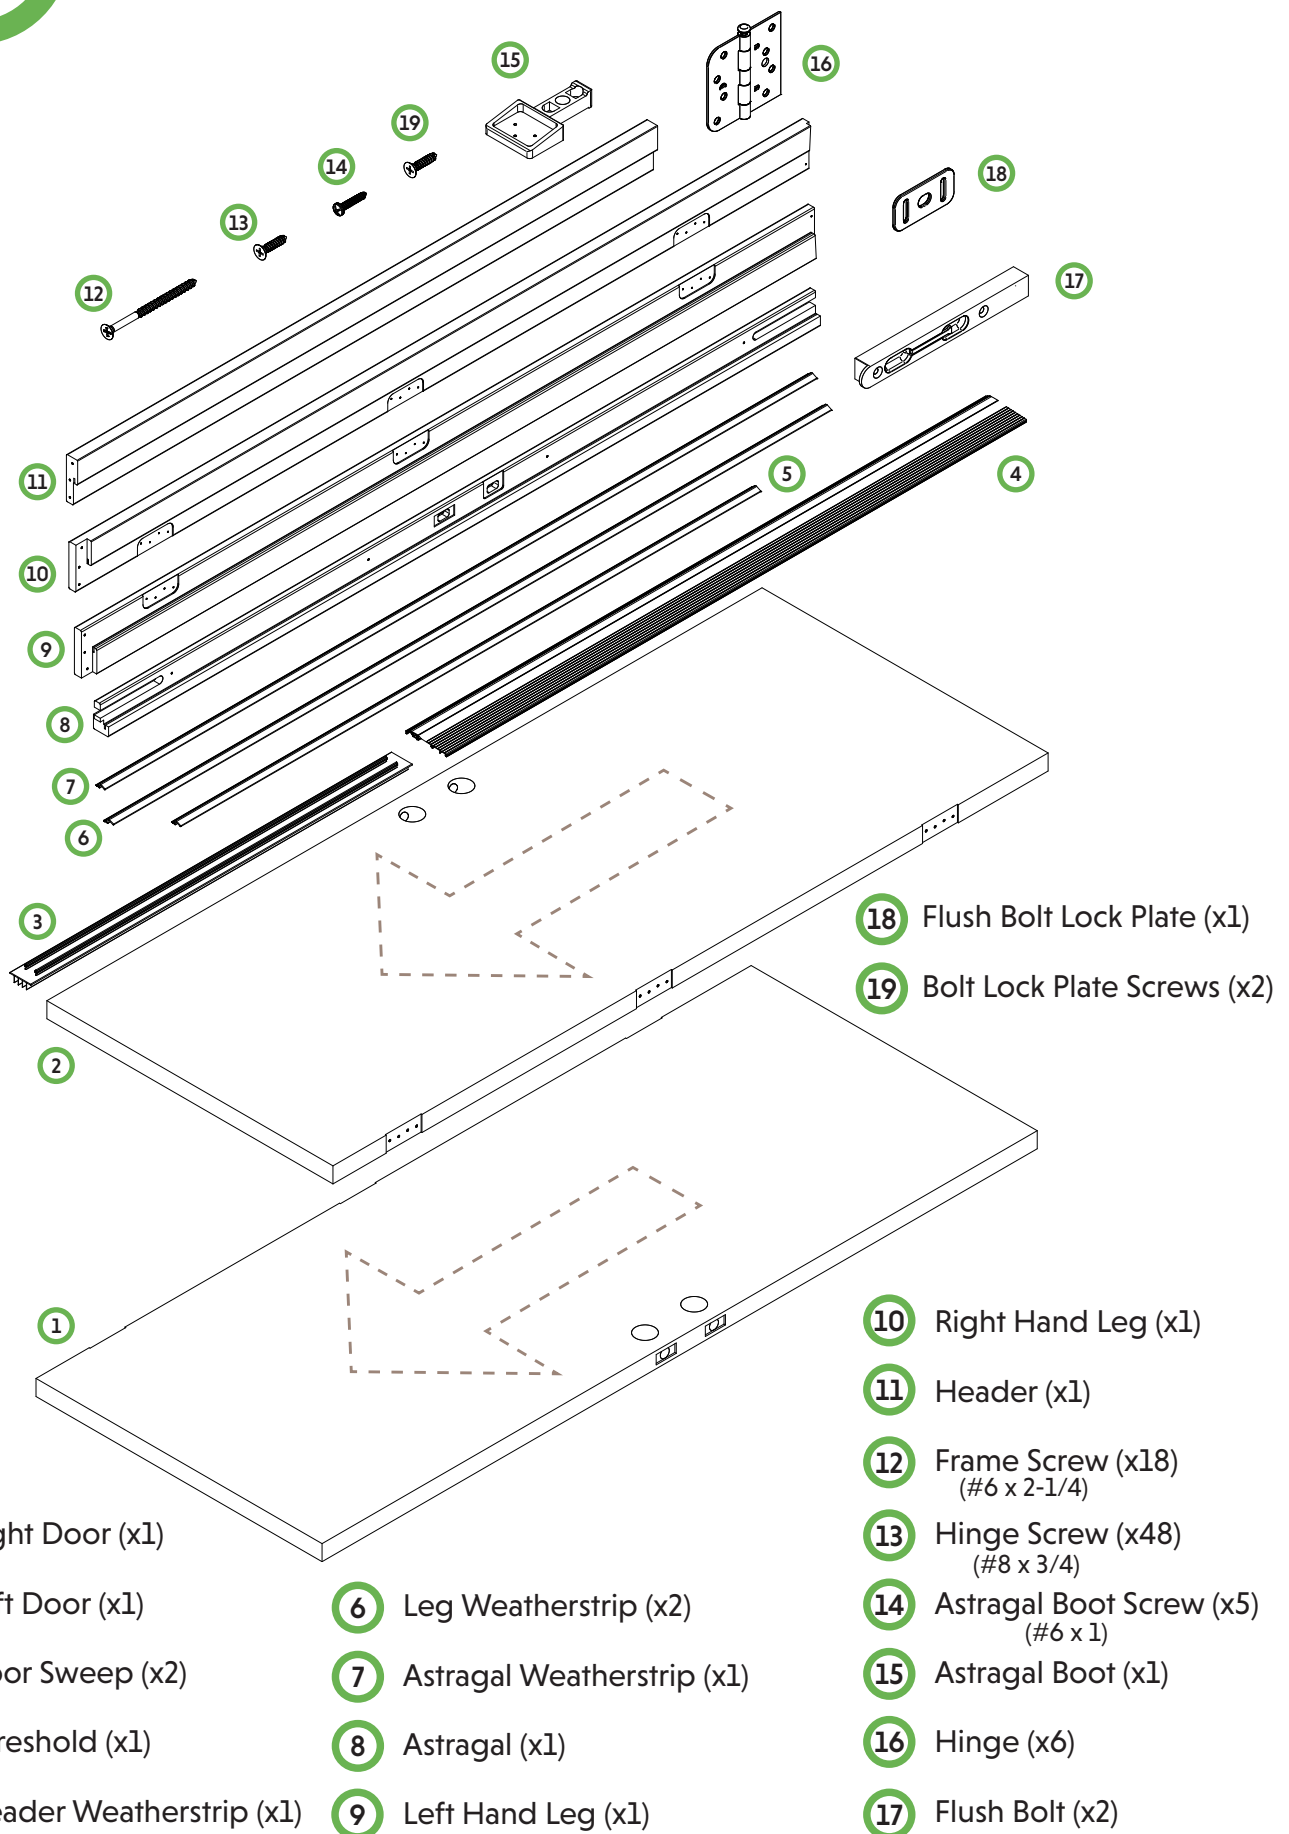

YOUR PRE-HUNG DOOR KIT INCLUDES THE FOLLOWING COMPONENTS