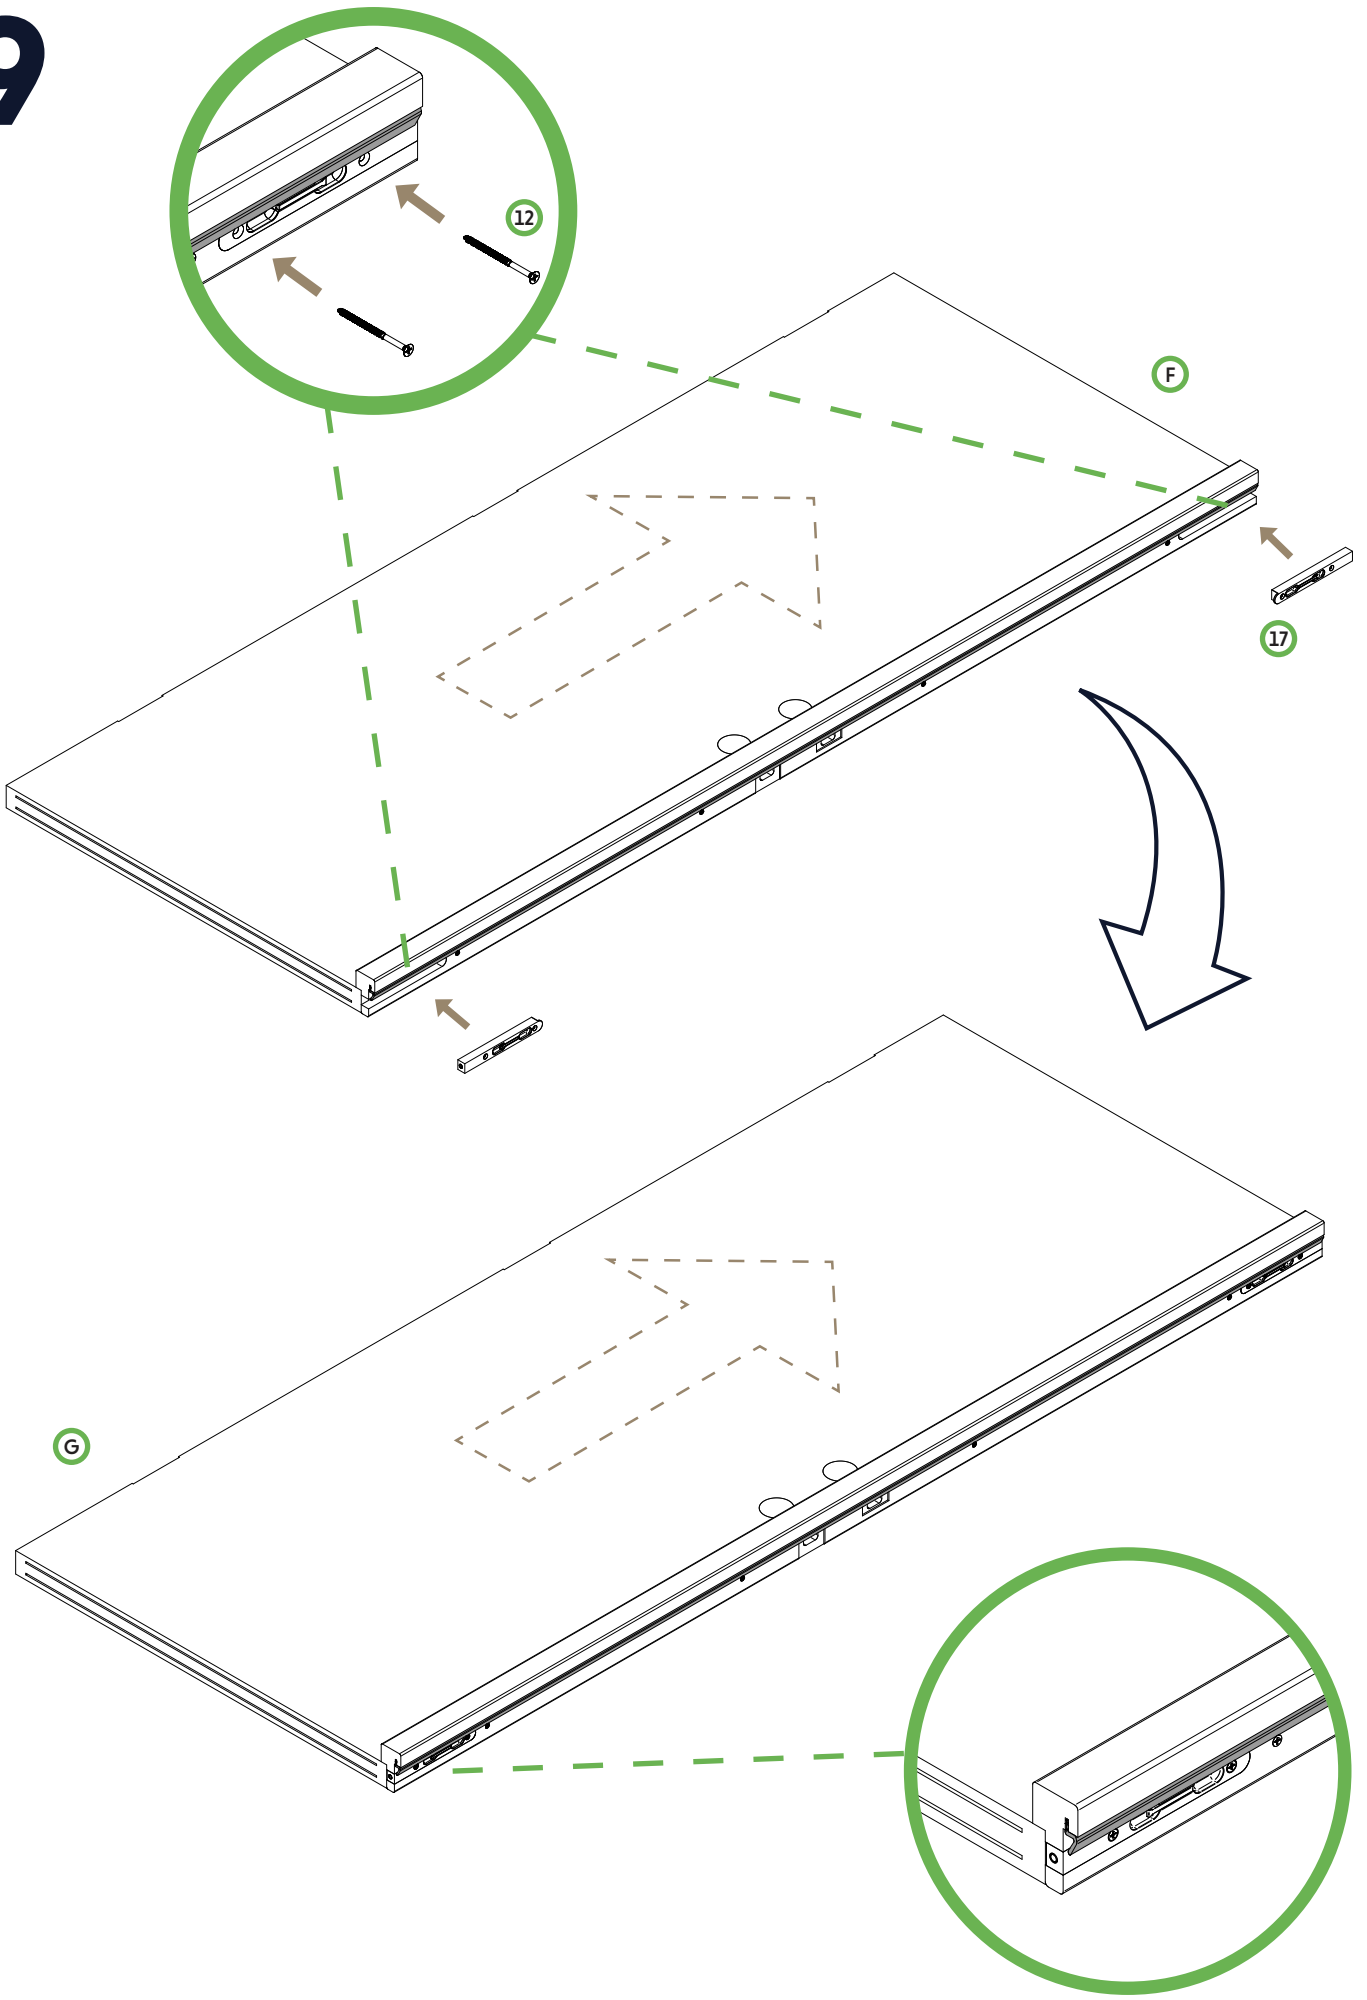

DOUBLE DOOR WITH FRAME ASSEMBLY

Double Door Frame Assembly Instructions - 80"H, 4-9/16" Jamb, Right Hand Inswing

IMPROPER INSTALLATION OR USE OF THIS PRODUCT MAY RESULT IN INJURY OR DAMAGE.

TO ENSURE SAFE INSTALLATION AND USE, FOLLOW THESE PRECAUTIONS:

5

6

7

8

9

10

11

15 PRE HUNG DOUBLE DOOR WITH FRAME ASSEMBLY