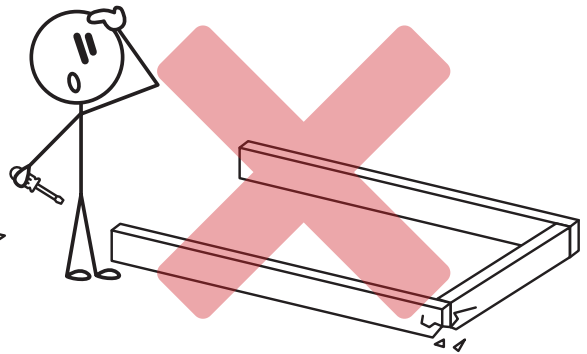

DOUBLE DOOR WITH FRAME ASSEMBLY

Double Door Frame Assembly Instructions - 80"H, 4-9/16" Jamb, Right Hand Inswing

IMPROPER INSTALLATION OR USE OF THIS PRODUCT MAY RESULT IN INJURY OR DAMAGE.

TO ENSURE SAFE INSTALLATION AND USE, FOLLOW THESE PRECAUTIONS:

- ALWAYS follow the provided installation instructions carefully.
- NEVER install the door frame on an unstable or uneven surface.
- NEVER allow children to hang, swing, or climb on the door or frame.
- ENSURE all screws and fittings are securely tightened before use.
- DO NOT force the door into place if alignment issues occur adjust the frame accordingly.
- DO NOT modify or remove any structural components, as this may compromise stability and safety.
- USE appropriate tools and safety gear during installation.