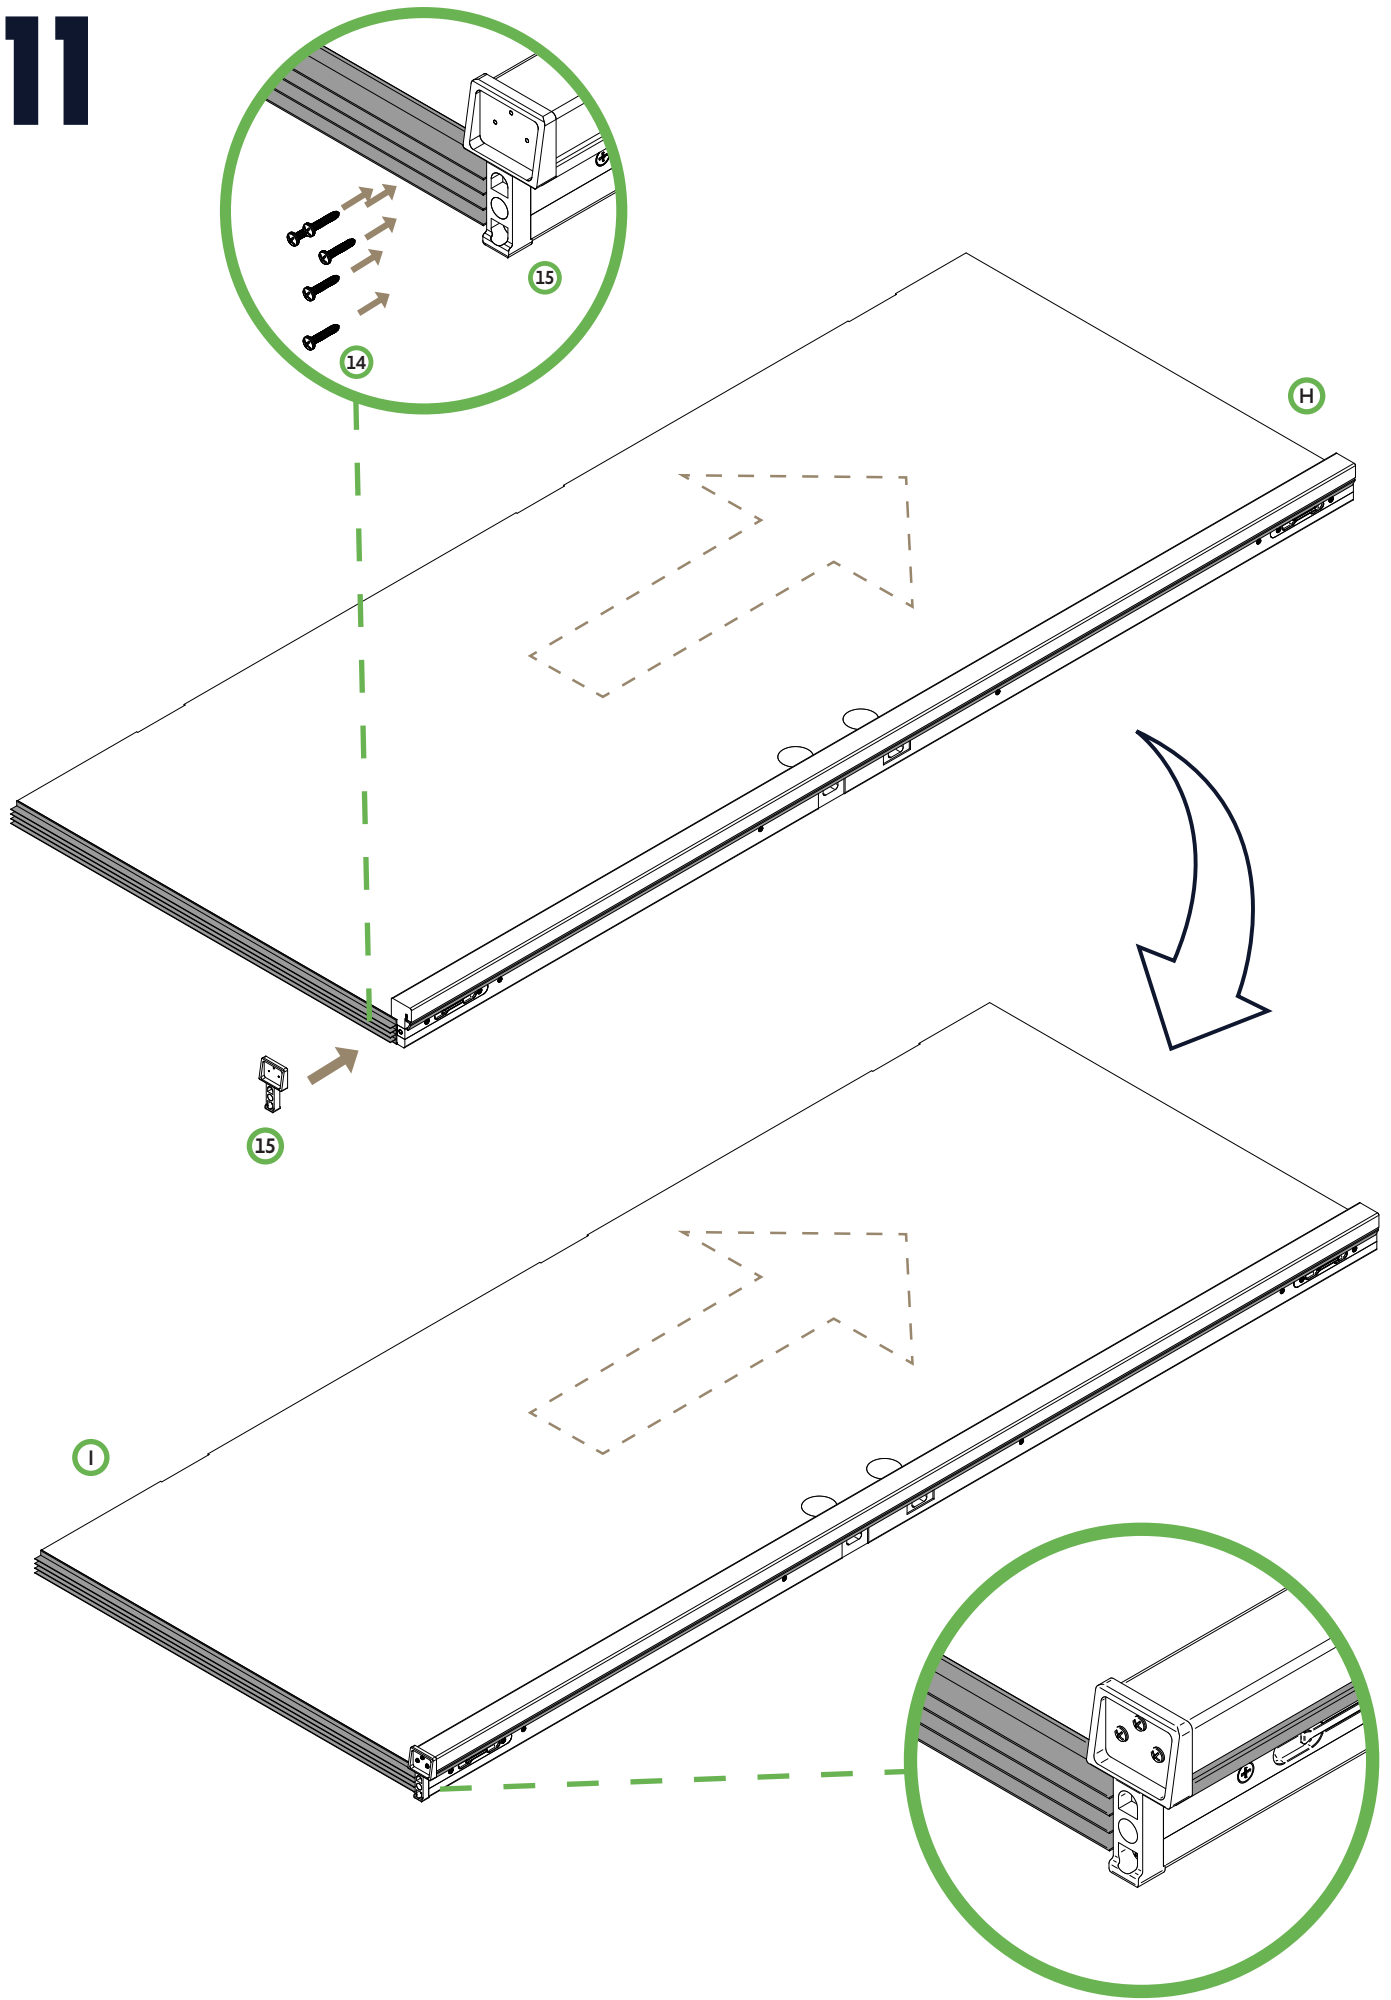

11

15 PRE HUNG DOUBLE DOOR WITH FRAME ASSEMBLY

do⁺or
more