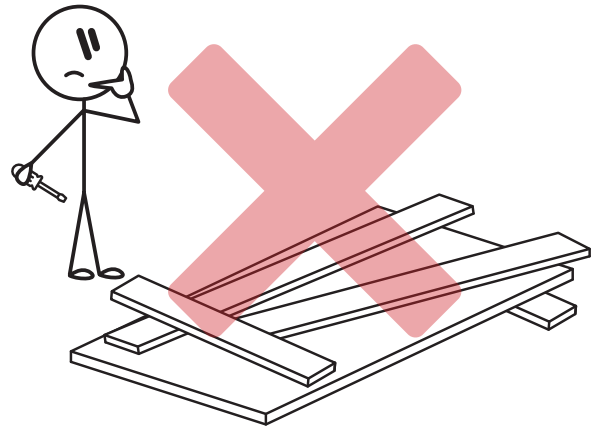

DOUBLE DOOR WITH FRAME ASSEMBLY

Double Door Frame Assembly Instructions - 80"H, 4-9/16" Jamb, Right Hand Inswing

IMPROPER INSTALLATION OR USE OF THIS PRODUCT MAY RESULT IN INJURY OR DAMAGE.

TO ENSURE SAFE INSTALLATION AND USE, FOLLOW THESE PRECAUTIONS:

- ALWAYS follow the provided installation instructions carefully.
- NEVER install the door frame on an unstable or uneven surface.
- NEVER allow children to hang, swing, or climb on the door or frame.
- ENSURE all screws and fittings are securely tightened before use.
- DO NOT force the door into place if alignment issues occur adjust the frame accordingly.
- DO NOT modify or remove any structural components, as this may compromise stability and safety.
- USE appropriate tools and safety gear during installation.