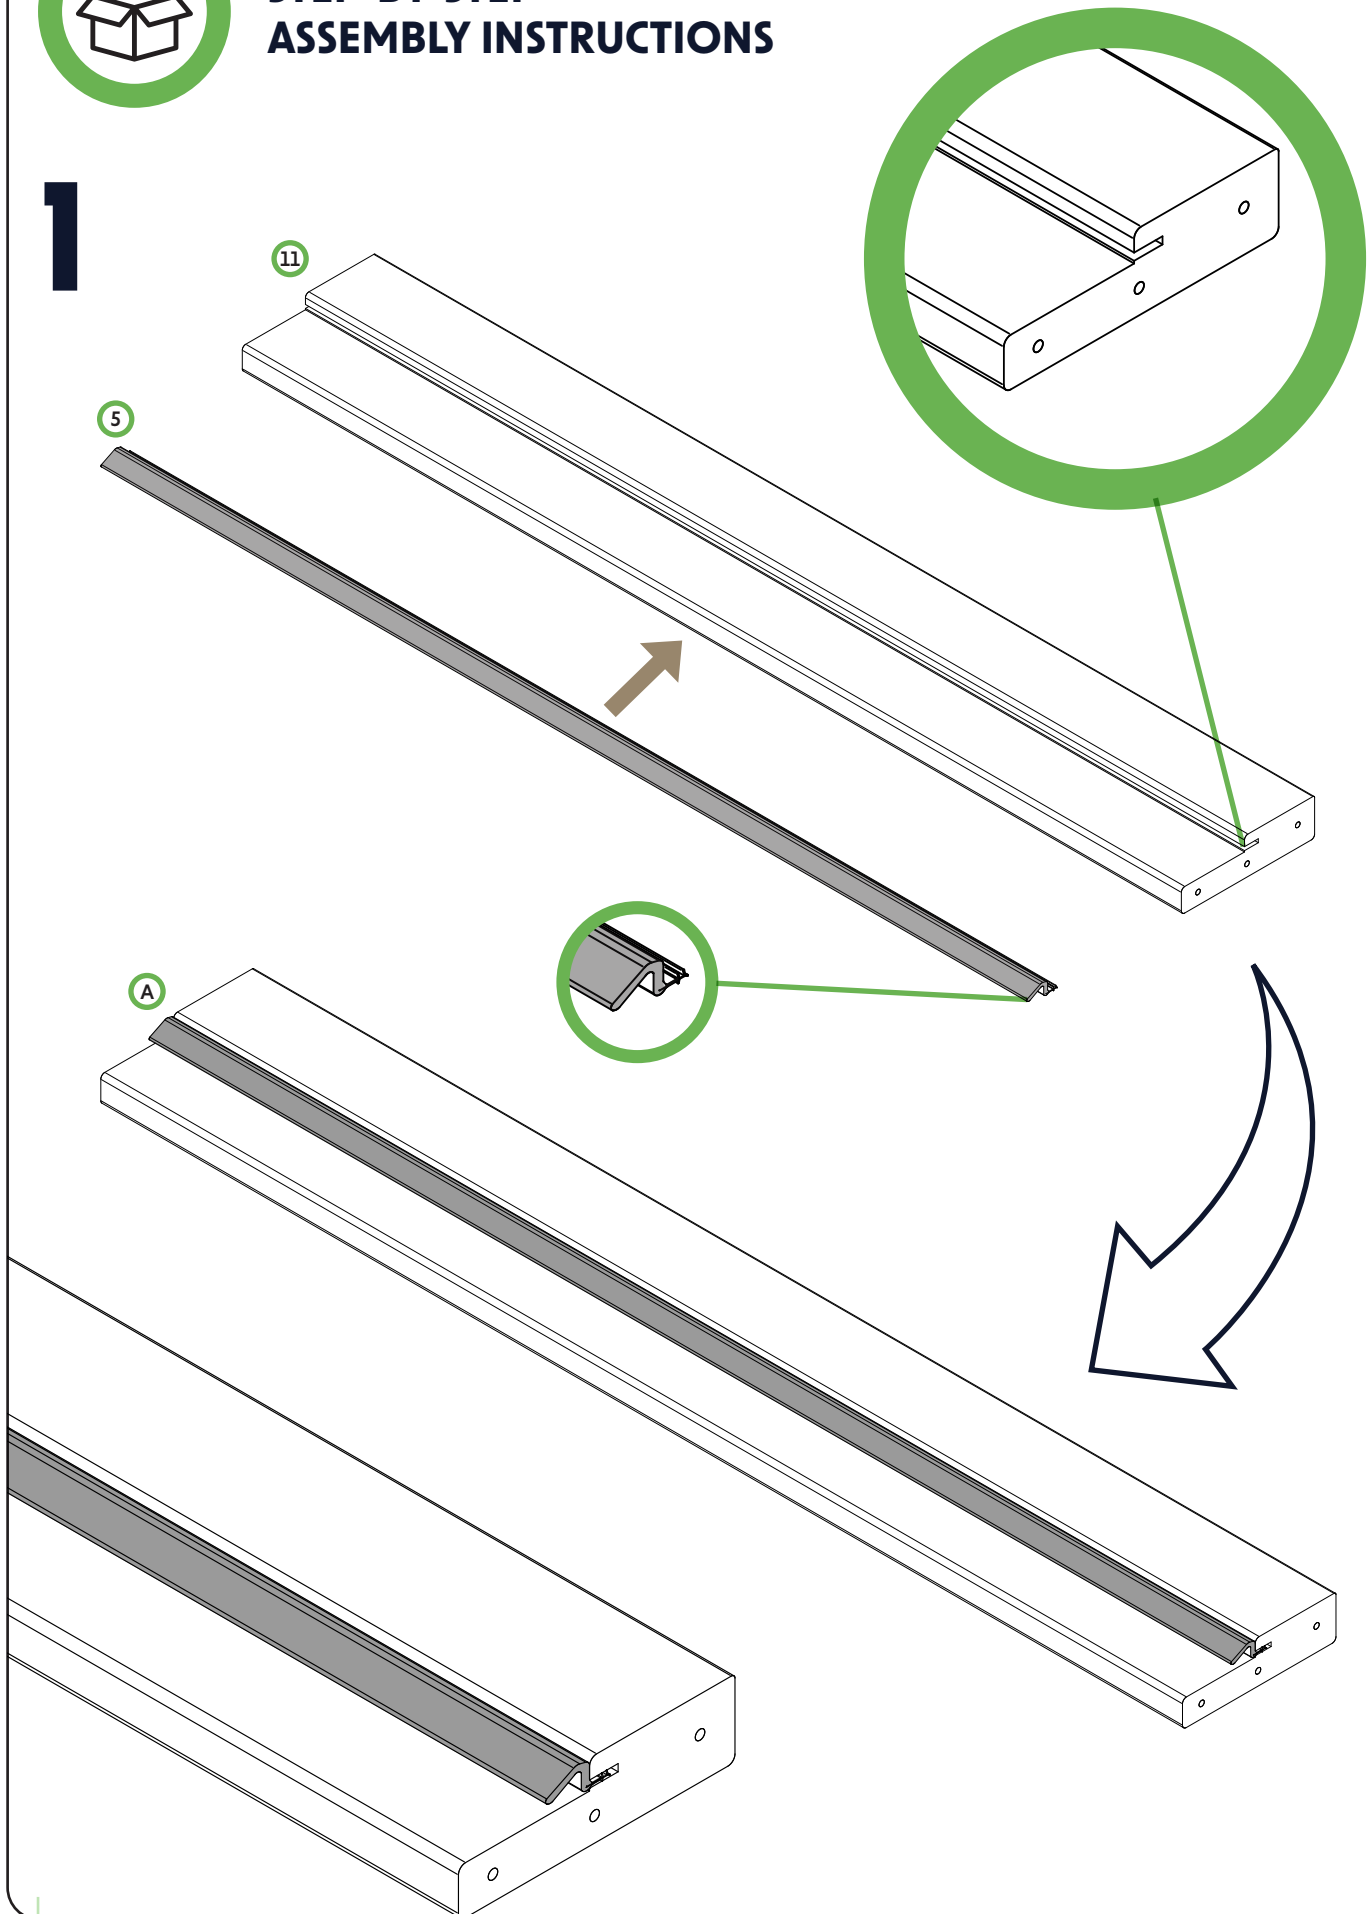

DOUBLE DOOR WITH FRAME ASSEMBLY

Double Door Frame Assembly Instructions - 80"H, 4-9/16" Jamb, Right Hand Inswing

IMPROPER INSTALLATION OR USE OF THIS PRODUCT MAY RESULT IN INJURY OR DAMAGE.

TO ENSURE SAFE INSTALLATION AND USE, FOLLOW THESE PRECAUTIONS:

PROTECTIVE EQUIPMENT (PPE)

EQUIPMENT NEEDED

STEP-BY-STEP ASSEMBLY INSTRUCTIONS

1

2

3

7 PRE HUNG DOUBLE DOOR WITH FRAME ASSEMBLY

4