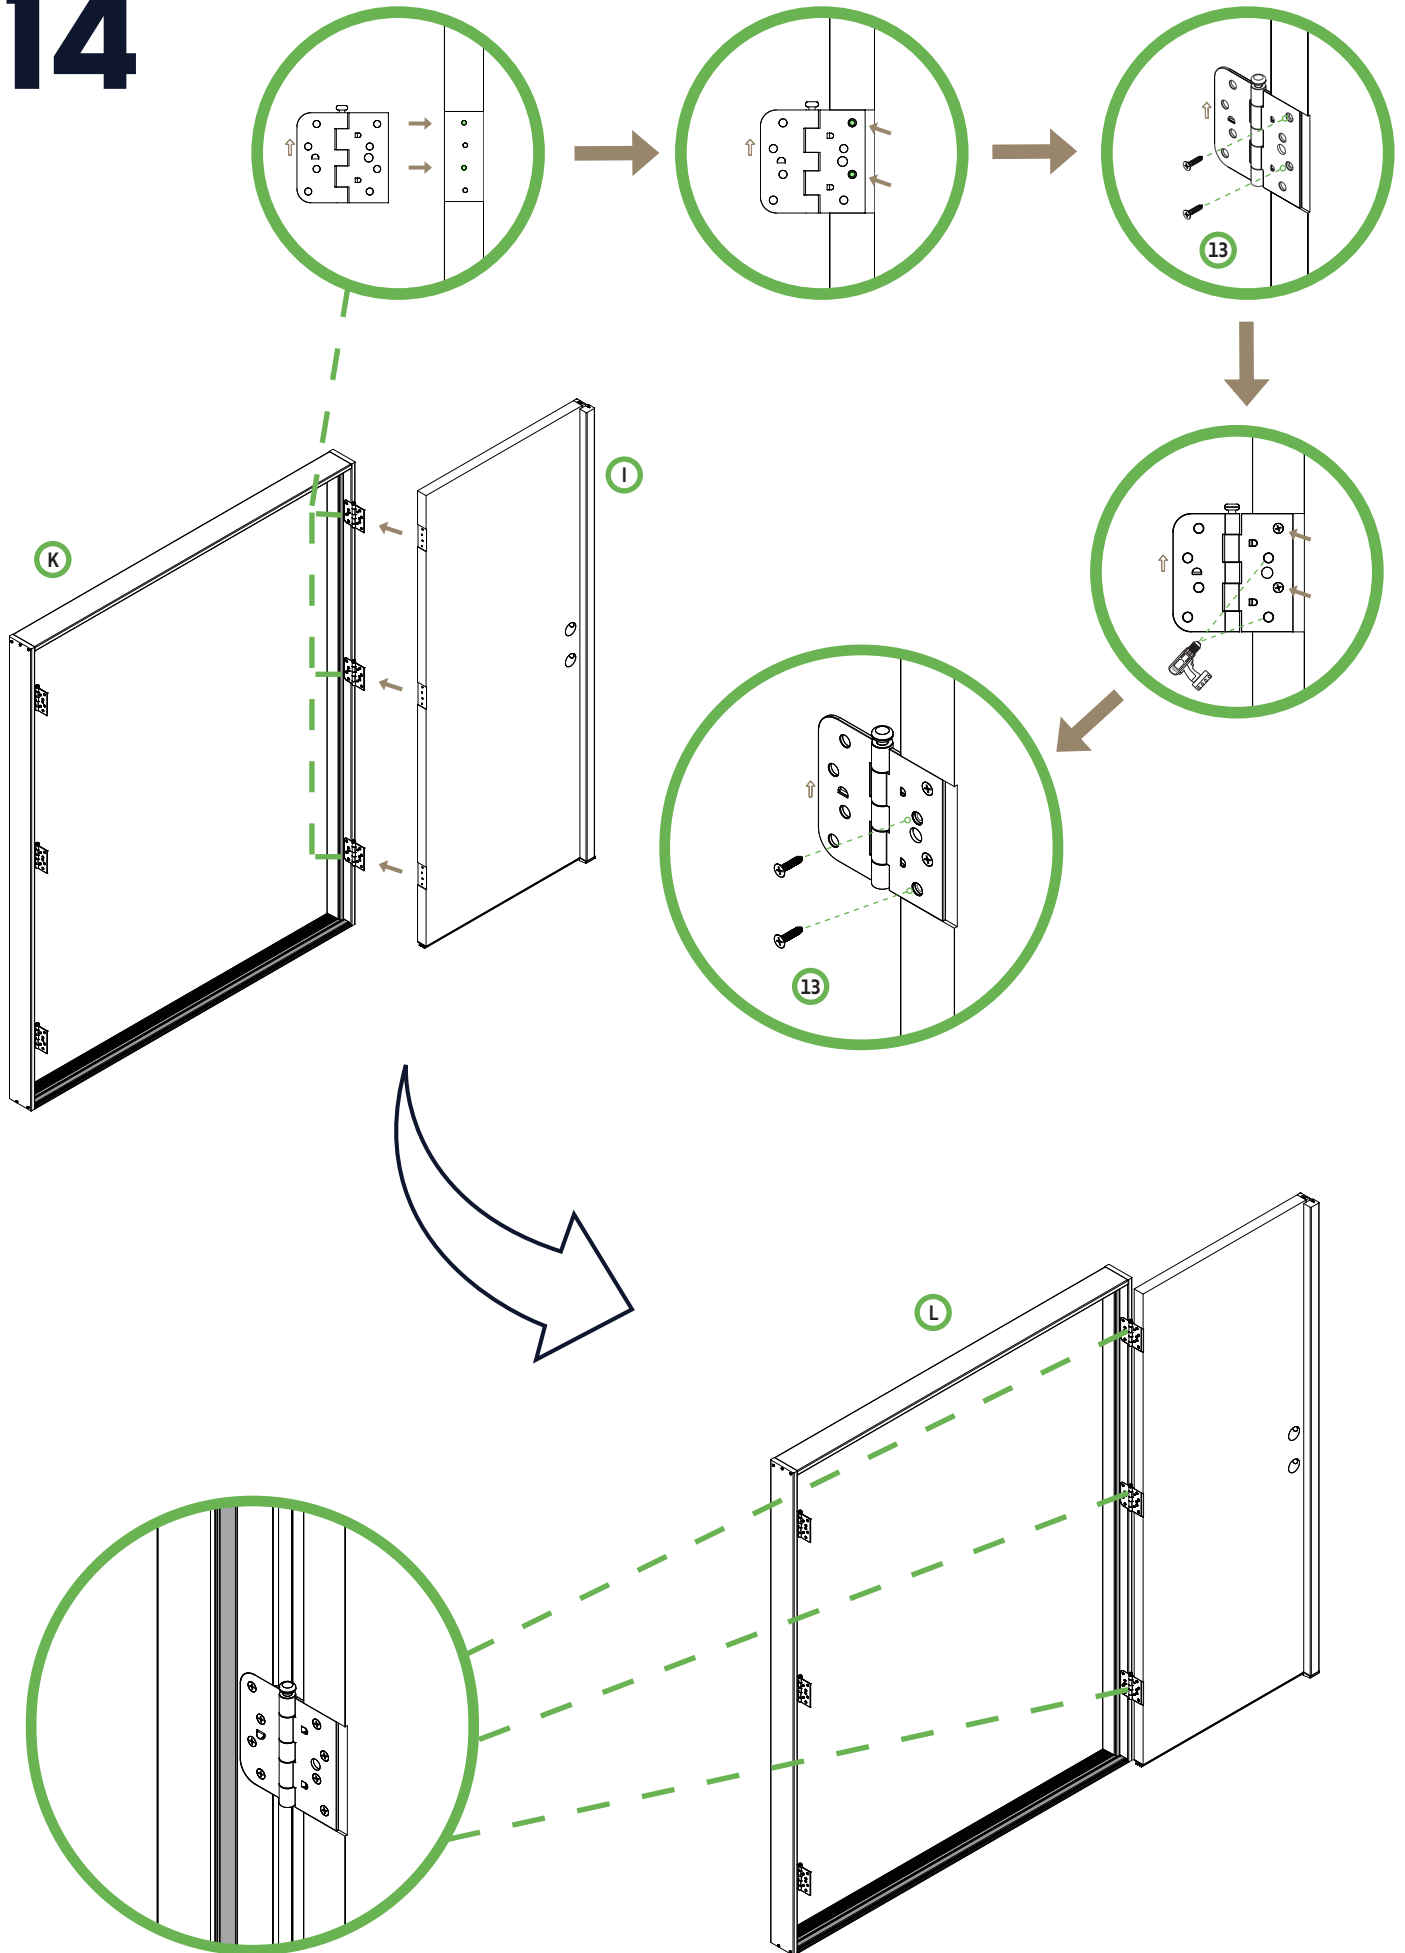

DOUBLE DOOR WITH FRAME ASSEMBLY

Double Door Frame Assembly Instructions - 80"H, 4-9/16" Jamb, Right Hand Inswing

IMPROPER INSTALLATION OR USE OF THIS PRODUCT MAY RESULT IN INJURY OR DAMAGE.

TO ENSURE SAFE INSTALLATION AND USE, FOLLOW THESE PRECAUTIONS:

- ALWAYS follow the provided installation instructions carefully.
- NEVER install the door frame on an unstable or uneven surface.
- NEVER allow children to hang, swing, or climb on the door or frame.
- ENSURE all screws and fittings are securely tightened before use.
- DO NOT force the door into place if alignment issues occur adjust the frame accordingly.
- DO NOT modify or remove any structural components, as this may compromise stability and safety.
- USE appropriate tools and safety gear during installation.

5

6

7

8

9

10

11

15 PRE HUNG DOUBLE DOOR WITH FRAME ASSEMBLY

do⁺or
more

12

13

14

15

16

17