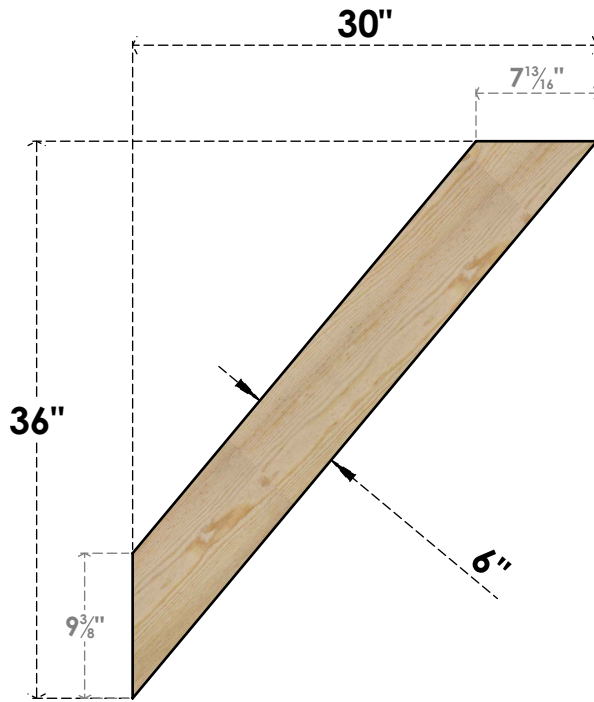

BRC06X30X36TRA00RDF

6"W X 30"D X 36"H TRADITIONAL ROUGH SAWN BRACE, DOUGLAS FIR

SIDE

FRONT

EKENA MILLWORK
 2300 WEST MAIN ST.
 CLARKSVILLE, TX 75426
 TOLL FREE: 866-607-0453
 WWW.EKENAMILLWORK.COM

NOTES

1. INSTALLATION TO BE COMPLETED IN ACCORDANCE WITH MANUFACTURER'S SPECIFICATIONS.
2. DRAWING MAY NOT BE TO SCALE
3. THIS DRAWING IS INTENDED FOR DESIGN AND PLANNING PURPOSES ONLY.
4. ALL INFORMATION CONTAINED HEREIN WAS CURRENT AT THE TIME OF DEVELOPMENT BUT MUST BE REVIEWED AND APPROVED BY THE PRODUCT MANUFACTURER TO BE CONSIDERED ACCURATE.
5. PRODUCTS ARE NOT KILN DRIED. THIS ITEM IS UNIQUE AND WILL CONTAIN THE NATURAL VARIATIONS THAT THE WOOD SPECIES OFFERS. THIS MAY RESULT IN VARIATIONS UP TO 1/4"