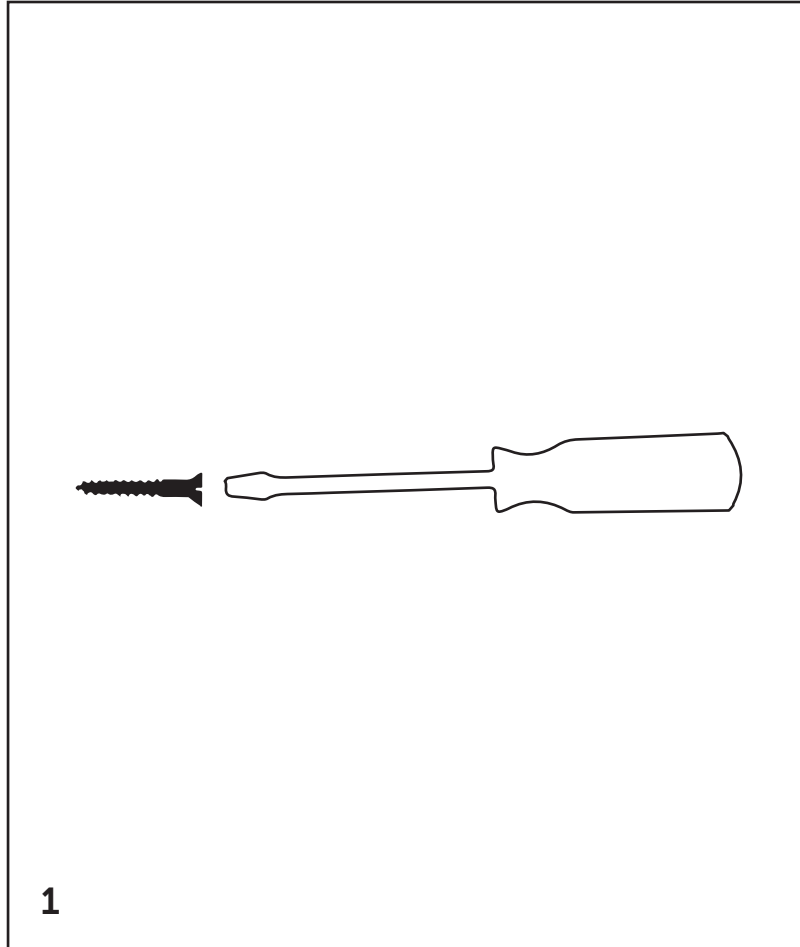

Square Root Wall Tile

Installation Guide

phillips 
collection
every piece a conversation

Square Root Wall Tile

Wall Mounting

Place one screw into wall surface.

Place the hole on back of Square Root Wall Tile onto the screw.