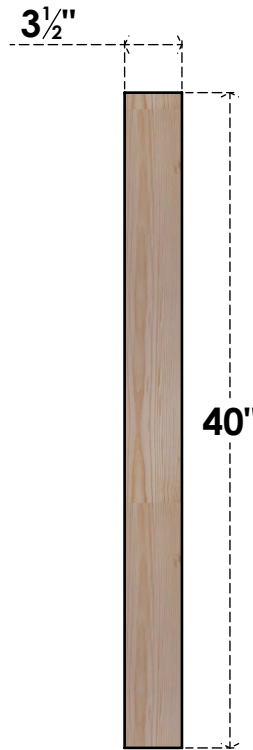

BRC04X28X40TRA00SDF

3 1/2"W X 28"D X 40"H TRADITIONAL SMOOTH BRACE, DOUGLAS FIR

SIDE

FRONT

EKENA MILLWORK
 2300 WEST MAIN ST.
 CLARKSVILLE, TX 75426
 TOLL FREE: 866-607-0453
 WWW.EKENAMILLWORK.COM

NOTES

1. INSTALLATION TO BE COMPLETED IN ACCORDANCE WITH MANUFACTURER'S SPECIFICATIONS.
2. DRAWING MAY NOT BE TO SCALE
3. THIS DRAWING IS INTENDED FOR DESIGN AND PLANNING PURPOSES ONLY.
4. ALL INFORMATION CONTAINED HEREIN WAS CURRENT AT THE TIME OF DEVELOPMENT BUT MUST BE REVIEWED AND APPROVED BY THE PRODUCT MANUFACTURER TO BE CONSIDERED ACCURATE.
5. PRODUCTS ARE NOT KILN DRIED. THIS ITEM IS UNIQUE AND WILL CONTAIN THE NATURAL VARIATIONS THAT THE WOOD SPECIES OFFERS. THIS MAY RESULT IN VARIATIONS UP TO 1/4"