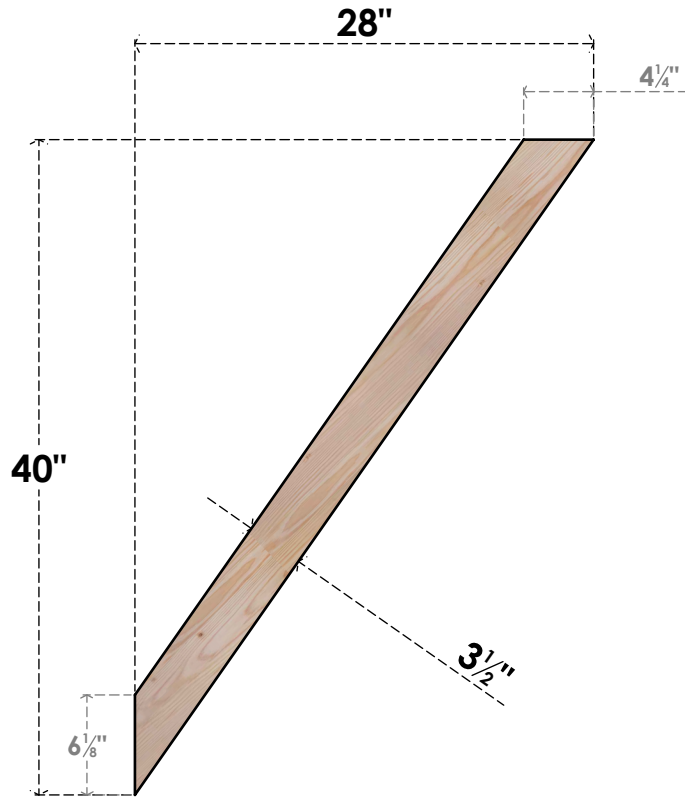

BRC04X28X40TRA00SDF

3 1/2"W X 28"D X 40"H TRADITIONAL SMOOTH BRACE, DOUGLAS FIR

SIDE

FRONT

EKENA MILLWORK
 2300 WEST MAIN ST.
 CLARKSVILLE, TX 75426
 TOLL FREE: 866-607-0453
 WWW.EKENAMILLWORK.COM

NOTES

1. INSTALLATION TO BE COMPLETED IN ACCORDANCE WITH MANUFACTURER'S SPECIFICATIONS.
2. DRAWING MAY NOT BE TO SCALE
3. THIS DRAWING IS INTENDED FOR DESIGN AND PLANNING PURPOSES ONLY.
4. ALL INFORMATION CONTAINED HEREIN WAS CURRENT AT THE TIME OF DEVELOPMENT BUT MUST BE REVIEWED AND APPROVED BY THE PRODUCT MANUFACTURER TO BE CONSIDERED ACCURATE.
5. PRODUCTS ARE NOT KILN DRIED. THIS ITEM IS UNIQUE AND WILL CONTAIN THE NATURAL VARIATIONS THAT THE WOOD SPECIES OFFERS. THIS MAY RESULT IN VARIATIONS UP TO 1/4"