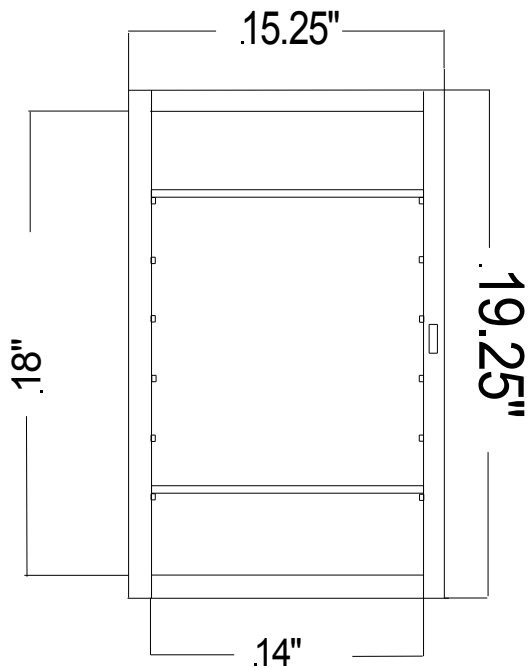

### Classic Finish in Oak Recessed or White Finish on Poplar Recessed Medicine Cabinets

<b>DOOR:</b>	Poplar Painted White w/ 14" x 20" x 1/8" mirror Oak finished in a Medium Classic w/ 14" x 20" x 1/8" Mirror
<b>OVERALL SIZE:</b>	16-5/8" x 22-5/8" x 5" <b>ROUGH OPENING:</b> 14" x 18" x 3.25"
<b>STORAGE DEPTH:</b>	4" <b>PROJECTION FROM WALL:</b> 2"
<b>SHELVES:</b>	2 adjustable molded clear styrene and 1 powder coated steel
<b>HINGE:</b>	Single 17" Tri-brite galvanized piano hinge
<b>DOOR OPERATION:</b>	One riveted stainless steel striker plate and magnetic catch
<b>MOUNTING HARDWARE:</b>	4 #8 x 1 1/2" Steel Tapping Screws
<b>REVERSIBLE:</b>	Yes
<b>DOOR BACKING:</b>	White High Impact Polystyrene .060 Thickness
<b>CABINET:</b>	24 Gauge Steel-Tech Cabinet Body    White Powder Coat Process

## Steel Cabinet

Steel Cabinet Powdercoated White  
Storage Depth(4")  
Covers up 15.25" x 19.25"  
R.O.(14" x 18" x 3")