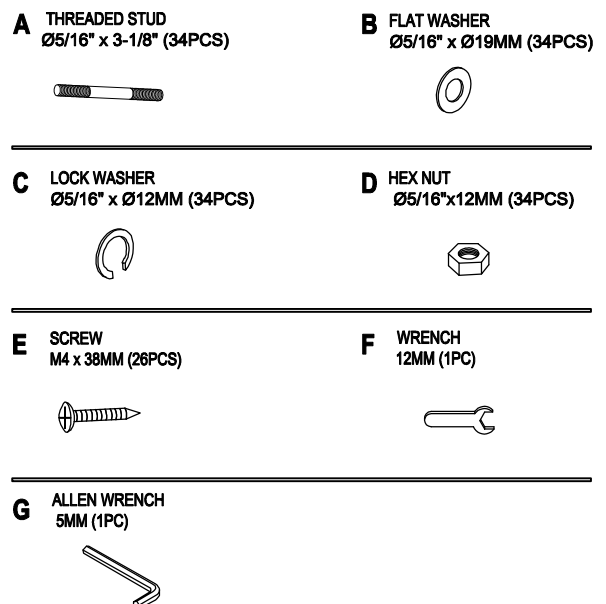

+ Hardware Included