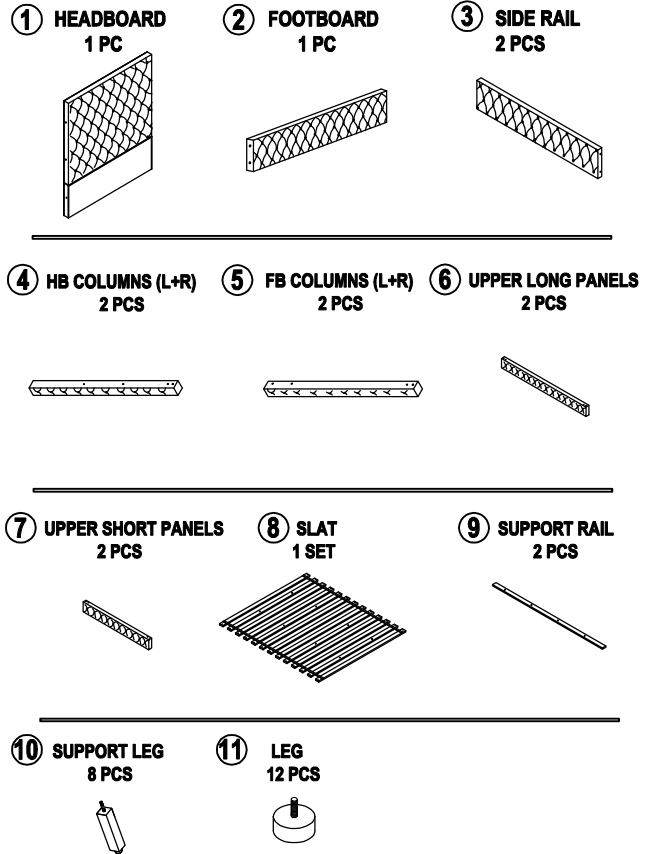

ASSEMBLY INSTRUCTIONS

+ Parts Included

+ Do Not Use Power Tools

+ Suggested Adults

NOTE :

- 1 Read instruction cover to cover.
- 2 Save all packaging until assembly is completed.

1 IMPORTANT SAFETY INFORMATION

Do not assemble the product if any of the following parts arrived damaged:

- Part 1 - Headboard
- Part 2 - Footboard
- Part 3 - Side Rail
- Part 4 - HB Columns
- Part 5 - FB Columns
- Part 6 - Upper Long Panels
- Part 7 - Upper Short Panels

2 IMPORTANT ASSEMBLY INFORMATION

Assembly Step Ensure the side rail bracket is fully hooked onto bolt loosely threaded with both washers on the OUTSIDE of the bracket first, then proceed to fully tightening all 4 corners.

*Slats come packed behind the of headboard panel.

+ Hardware Included

ASSEMBLY INSTRUCTIONS

1

2

ASSEMBLY INSTRUCTIONS

3

4