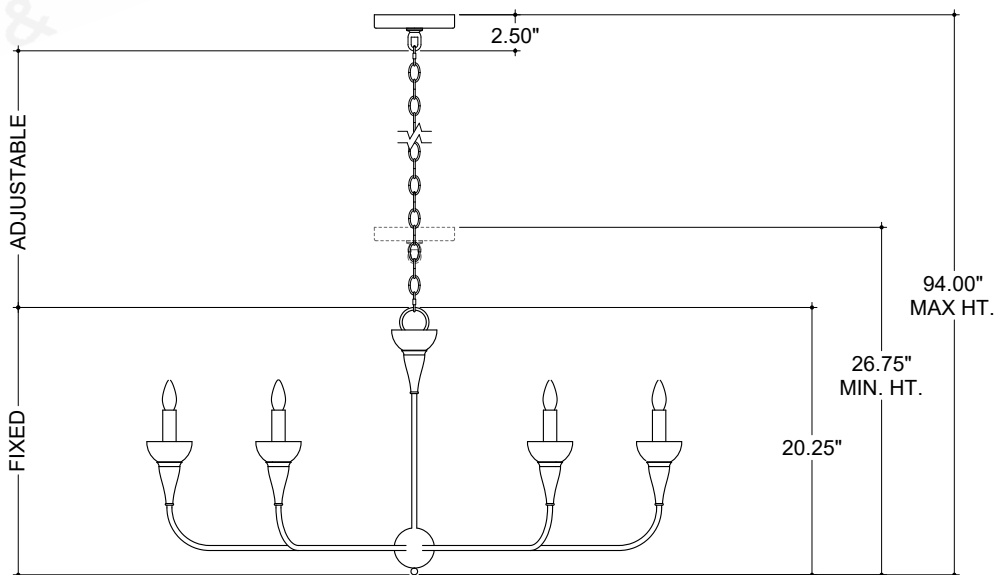

ITEM: 9000-1328

Overall Dimensions

Height: 20.25"

Diameter: 40"

TOP VIEW

CANOPY DETAIL

FRONT VIEW