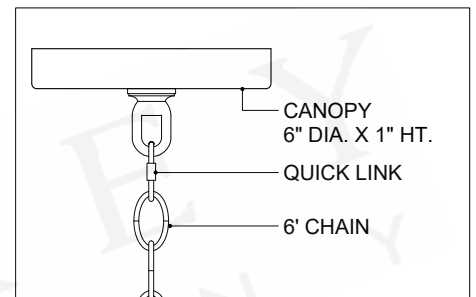

ITEM: 9000-1328

Overall Dimensions

Height: 20.25"

Diameter: 40"

TOP VIEW

CANOPY DETAIL

FRONT VIEW