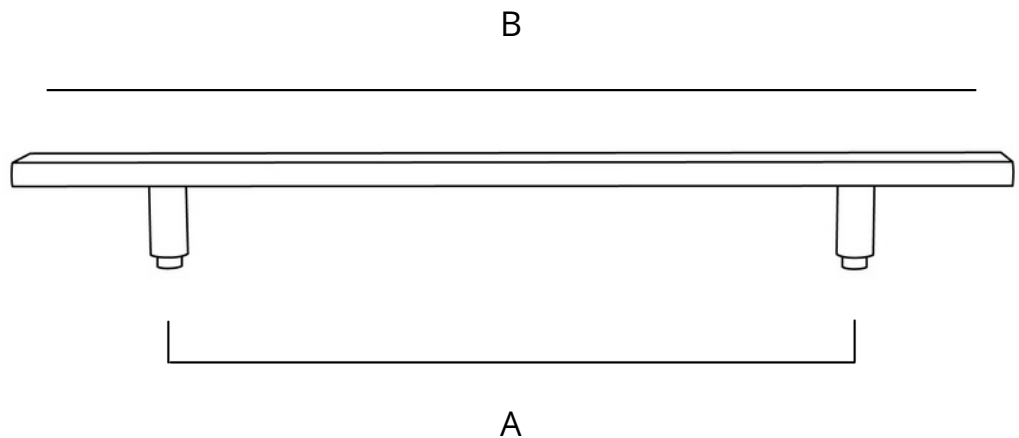

Aluminum 7 in. Center-to-Center Pull

Aluminum - RL061909

SPECIFICATIONS

DIMENSIONS

Center to center: 7 in. **(A)**

Overall length: 10 in. **(B)**

Projection: 1.19 in.

Height: 0.75 in.

Weight: 0.2 lbs.

INSTALLATION

#8-32 1 in. & 1.5 in. screws included

WARRANTY

Limited 90-Day

THE ALUMINUM COLLECTION INCLUDES:

4 in. center-to-center pull

7 in. center-to-center pull

16 in. center-to-center pull