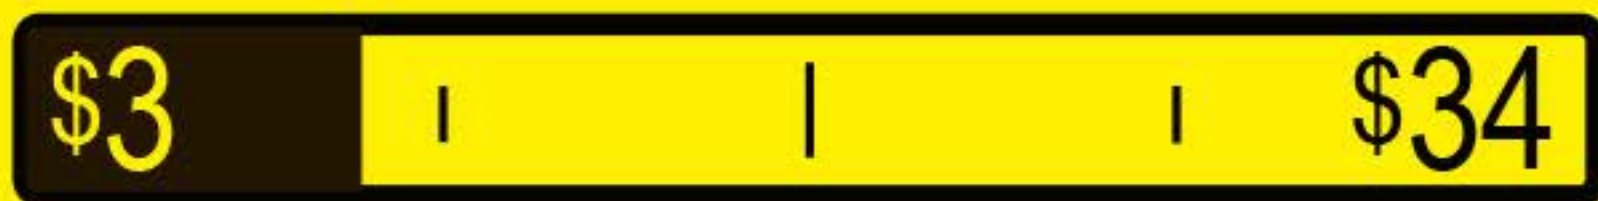

ENERGYGUIDE

Estimated
Yearly Energy Cost
\$5

Cost Range of Similar Models (19" – 84")

- Based on 12 cents per kWh and 6.4 hours use per day
- **Your cost depends on rates and use**
- Energy Use: 17 Watts

All estimates based on typical use, excluding lights

Ceiling fan DW10W52WH

Airflow

1584

Cubic Feet Per Minute

- The higher the airflow, the more air the fan will move
- Airflow Efficiency: 93 Cubic Feet Per Minute Per Watt