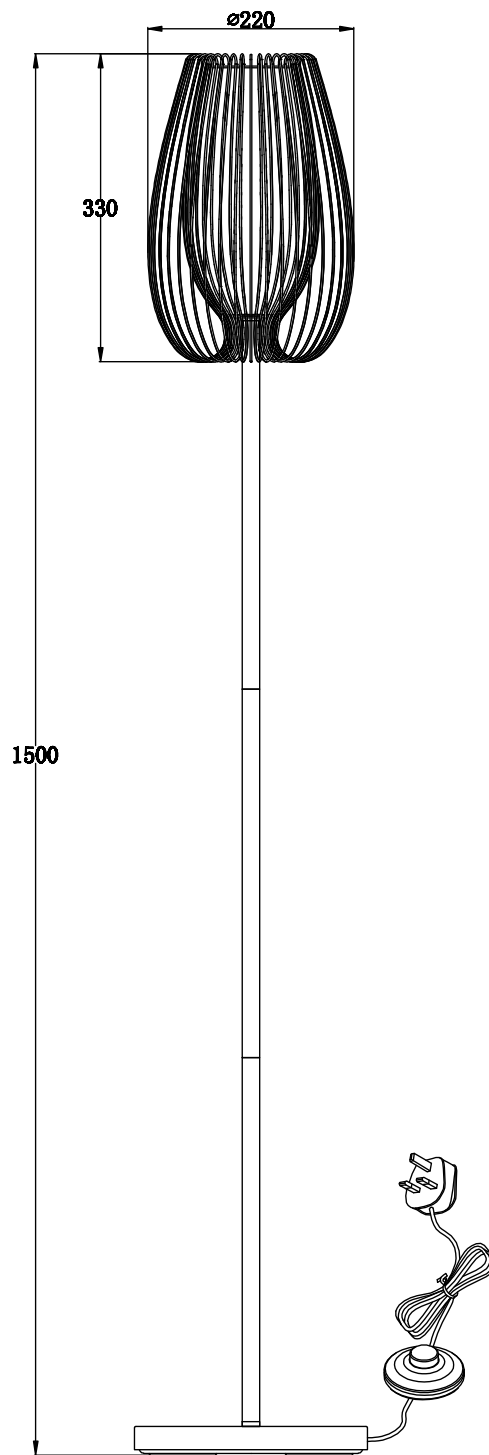

Polished Copper Metal Wire Floor Lamp

CERTIFICATION