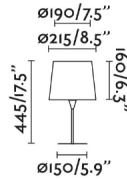

General characteristics

Fixation	Table
voltage	120V
Hertz	60Hz
Cable length	0.02 ft
Switch type	On/Off
Max. Power	15W

Material

Body/Structure	Steel
Screen	Textile

Finish

Body/Structure	Matt White
Screen	Beige
Location	Dry locations only
US Certification	Portátiles ETLus