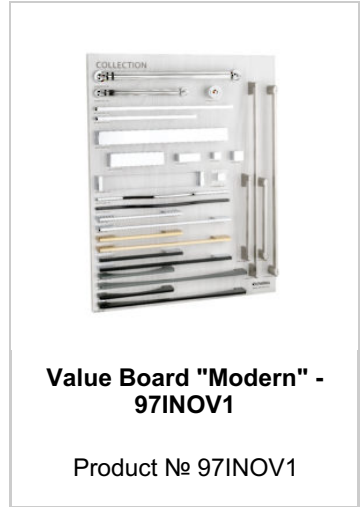

SUGGESTED PRODUCTS