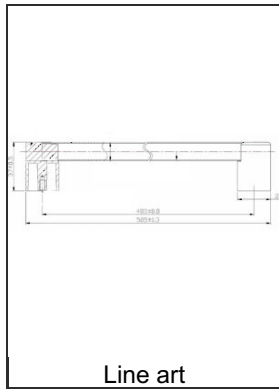

RELATED DOCUMENTS