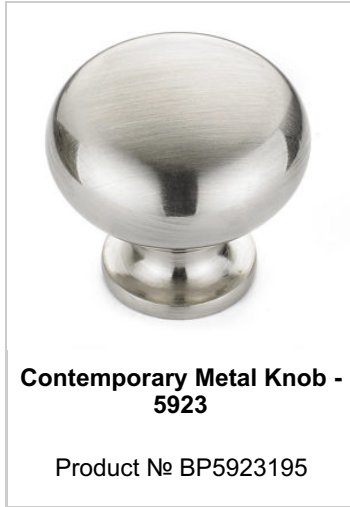

SUGGESTED PRODUCTS