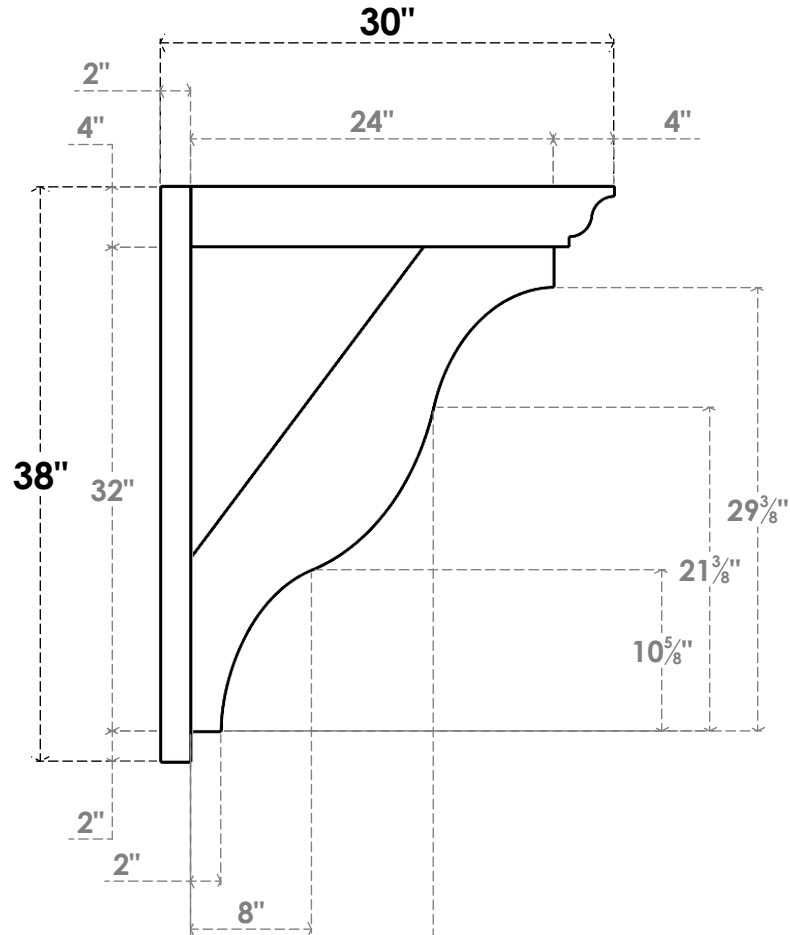

ITEM NUMBER: OUTUROC040X060X30000X38000X040X020X040FST04RCPR

4"W TOP X 6"W BACK X 30"D X 38"H X 4"T TOP X 2"T BACK TIMBERTHANE ROUGH CEDAR FUNSTON FAUX WOOD OPEN OUTLOOKER, TRADITIONAL TOP AND BLOCK BACK, 4"W CLOSED BRACE, PRIMED TAN

SIDE PROFILE

FRONT PROFILE

ISOMETRIC

EKENA MILLWORK
2300 WEST MAIN ST.
CLARKSVILLE, TX 75426
TOLL FREE: 866-607-0453
WWW.EKENAMILLWORK.COM

NOTES

1. INSTALLATION TO BE COMPLETED IN ACCORDANCE WITH MANUFACTURER'S SPECIFICATIONS.
2. DRAWING MAY NOT BE TO SCALE
3. THIS DRAWING IS INTENDED FOR DESIGN AND PLANNING PURPOSES ONLY.
4. ALL INFORMATION CONTAINED HEREIN WAS CURRENT AT THE TIME OF DEVELOPMENT BUT MUST BE REVIEWED AND APPROVED BY THE PRODUCT MANUFACTURER TO BE CONSIDERED ACCURATE.
5. TIMBERTHANE ARCHITECTURAL PRODUCTS ARE MADE FROM HIGH DENSITY URETHANE AND COME FACTORY PRIMED