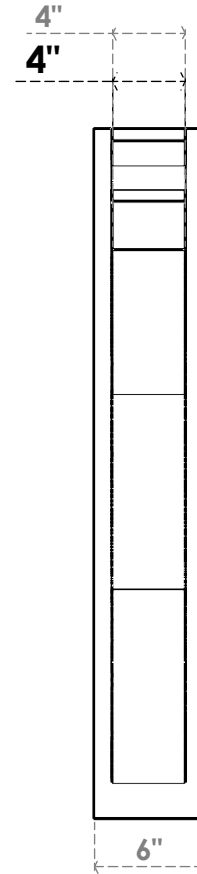

ITEM NUMBER: OUTUROC040X060X30000X38000X040X020X040FST04RCPR

4"W TOP X 6"W BACK X 30"D X 38"H X 4"T TOP X 2"T BACK TIMBERTHANE ROUGH CEDAR FUNSTON FAUX WOOD OPEN OUTLOOKER, TRADITIONAL TOP AND BLOCK BACK, 4"W CLOSED BRACE, PRIMED TAN

SIDE PROFILE

FRONT PROFILE

ISOMETRIC

EKENA MILLWORK
2300 WEST MAIN ST.
CLARKSVILLE, TX 75426
TOLL FREE: 866-607-0453
WWW.EKENAMILLWORK.COM

NOTES

1. INSTALLATION TO BE COMPLETED IN ACCORDANCE WITH MANUFACTURER'S SPECIFICATIONS.
2. DRAWING MAY NOT BE TO SCALE
3. THIS DRAWING IS INTENDED FOR DESIGN AND PLANNING PURPOSES ONLY.
4. ALL INFORMATION CONTAINED HEREIN WAS CURRENT AT THE TIME OF DEVELOPMENT BUT MUST BE REVIEWED AND APPROVED BY THE PRODUCT MANUFACTURER TO BE CONSIDERED ACCURATE.
5. TIMBERTHANE ARCHITECTURAL PRODUCTS ARE MADE FROM HIGH DENSITY URETHANE AND COME FACTORY PRIMED