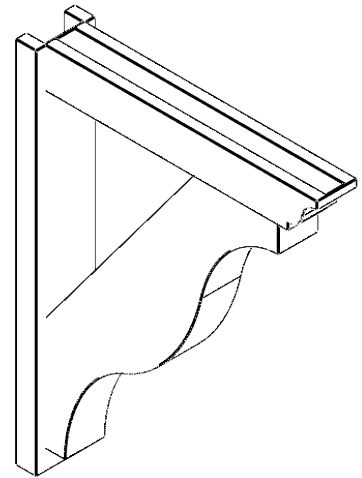

ITEM NUMBER: OUTUROC040X060X30000X38000X040X020X040FST04RCPR

4"W TOP X 6"W BACK X 30"D X 38"H X 4"T TOP X 2"T BACK TIMBERTHANE ROUGH CEDAR FUNSTON FAUX WOOD OPEN OUTLOOKER, TRADITIONAL TOP AND BLOCK BACK, 4"W CLOSED BRACE, PRIMED TAN

SIDE PROFILE

FRONT PROFILE

ISOMETRIC

EKENA MILLWORK
2300 WEST MAIN ST.
CLARKSVILLE, TX 75426
TOLL FREE: 866-607-0453
WWW.EKENAMILLWORK.COM

NOTES

1. INSTALLATION TO BE COMPLETED IN ACCORDANCE WITH MANUFACTURER'S SPECIFICATIONS.
2. DRAWING MAY NOT BE TO SCALE
3. THIS DRAWING IS INTENDED FOR DESIGN AND PLANNING PURPOSES ONLY.
4. ALL INFORMATION CONTAINED HEREIN WAS CURRENT AT THE TIME OF DEVELOPMENT BUT MUST BE REVIEWED AND APPROVED BY THE PRODUCT MANUFACTURER TO BE CONSIDERED ACCURATE.
5. TIMBERTHANE ARCHITECTURAL PRODUCTS ARE MADE FROM HIGH DENSITY URETHANE AND COME FACTORY PRIMED