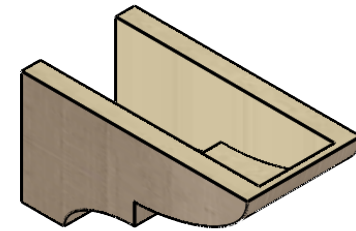

ITEM NUMBER: CORU06X12X06RIDRCPR

6"W X 12"D X 6"H SERIES 3 WIDE RIDGEWOOD ROUGH CEDAR TIMBERTHANE
FAUX WOOD CORBEL, PRIMED

SIDE PROFILE

FRONT PROFILE

ISOMETRIC

EKENA MILLWORK
2300 WEST MAIN ST.
CLARKSVILLE, TX 75426
TOLL FREE: 866-607-0453
WWW.EKENAMILLWORK.COM