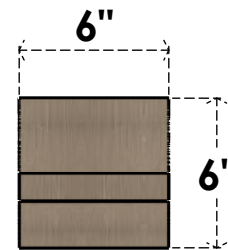

ITEM NUMBER: CORU06X12X06RIDRCPR

6"W X 12"D X 6"H SERIES 3 WIDE RIDGEWOOD ROUGH CEDAR TIMBERTHANE
FAUX WOOD CORBEL, PRIMED

SIDE PROFILE

FRONT PROFILE

ISOMETRIC

EKENA MILLWORK
2300 WEST MAIN ST.
CLARKSVILLE, TX 75426
TOLL FREE: 866-607-0453
WWW.EKENAMILLWORK.COM

NOTES

1. INSTALLATION TO BE COMPLETED IN ACCORDANCE WITH MANUFACTURER'S SPECIFICATIONS.
2. DRAWING MAY NOT BE TO SCALE
3. THIS DRAWING IS INTENDED FOR DESIGN AND PLANNING PURPOSES ONLY.
4. ALL INFORMATION CONTAINED HEREIN WAS CURRENT AT THE TIME OF DEVELOPMENT BUT MUST BE REVIEWED AND APPROVED BY THE PRODUCT MANUFACTURER TO BE CONSIDERED ACCURATE.
5. TIMBERTHANE ARCHITECTURAL PRODUCTS ARE MADE FROM HIGH DENSITY URETHANE AND COME FACTORY PRIMED