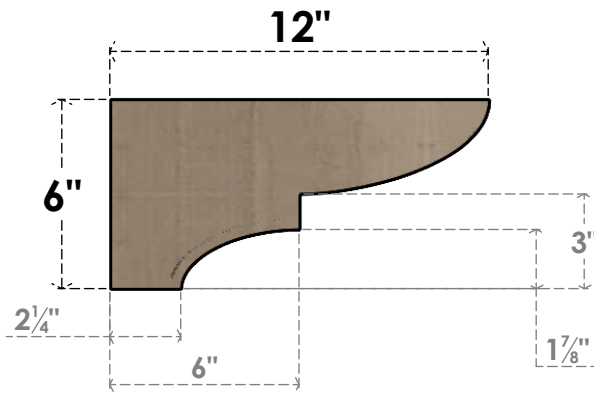

ITEM NUMBER: CORU06X12X06RIDRCPR

6"W X 12"D X 6"H SERIES 3 WIDE RIDGEWOOD ROUGH CEDAR TIMBERTHANE
FAUX WOOD CORBEL, PRIMED

SIDE PROFILE

FRONT PROFILE

ISOMETRIC

EKENA MILLWORK
2300 WEST MAIN ST.
CLARKSVILLE, TX 75426
TOLL FREE: 866-607-0453
WWW.EKENAMILLWORK.COM

NOTES

1. INSTALLATION TO BE COMPLETED IN ACCORDANCE WITH MANUFACTURER'S SPECIFICATIONS.
2. DRAWING MAY NOT BE TO SCALE
3. THIS DRAWING IS INTENDED FOR DESIGN AND PLANNING PURPOSES ONLY.
4. ALL INFORMATION CONTAINED HEREIN WAS CURRENT AT THE TIME OF DEVELOPMENT BUT MUST BE REVIEWED AND APPROVED BY THE PRODUCT MANUFACTURER TO BE CONSIDERED ACCURATE.
5. TIMBERTHANE ARCHITECTURAL PRODUCTS ARE MADE FROM HIGH DENSITY URETHANE AND COME FACTORY PRIMED