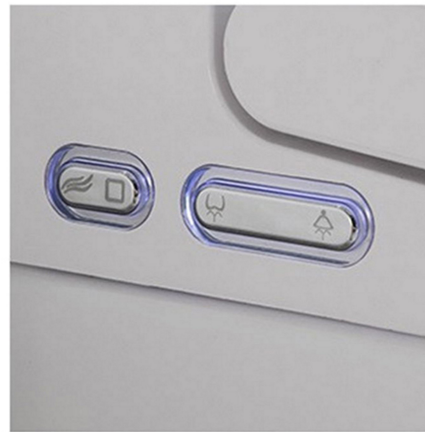

# OVS-2213C (Automatic Cover) SMART ONE-PIECE TOILET

SIZE: 670X385X495mm

MATERIAL: Ceramic Bowl & ABS Cover

S-TRAP: 300MM

HEATING MODE: Non-Cistern Rapid Heating Type

RATED VOLTAGE: 110V

COLOR: White

## DIMENSIONAL DRAWING