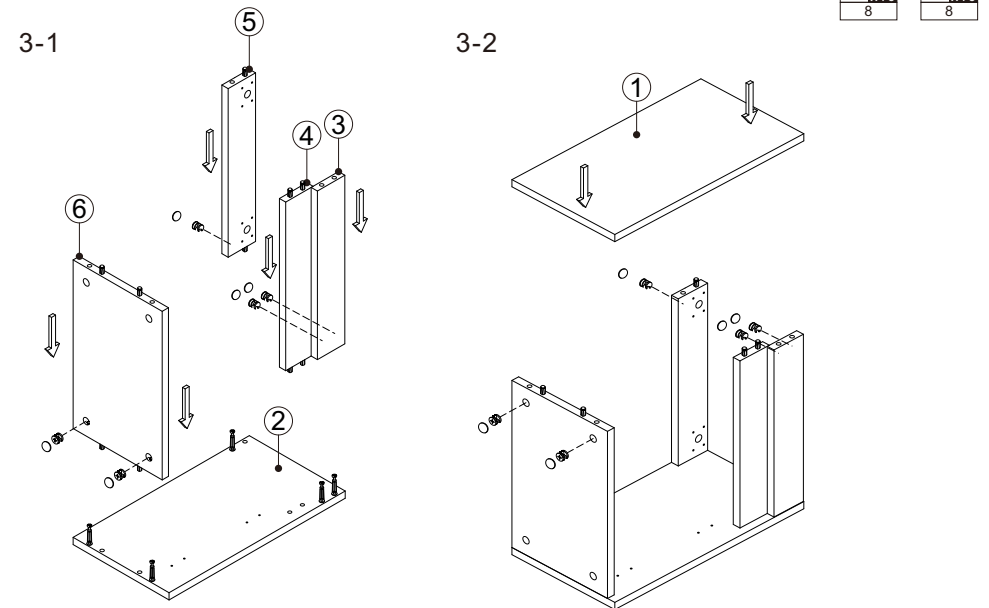

WONLINE

USBR 4618

NO.	Description	Quantity
1	Left Side Board	1
2	Right Side Board	1
3	Front Board	1
4	Front Inner Board	1
5	Back Up Board	1
6	Bottom Board	1
7	Door	1
8	Three-in-one Connector	10
9	Wood Plug	10
10	Handle Screws M4x20	2
11	Handle	1
12	Screws M4x14	28
13	Hinges	2
14	Bracket	2
15	Screws For Fix On The Wall M5.5x60	2

Step 1

Step 2

Step 3

Step 4

4-1

4-2

4-3

4-4