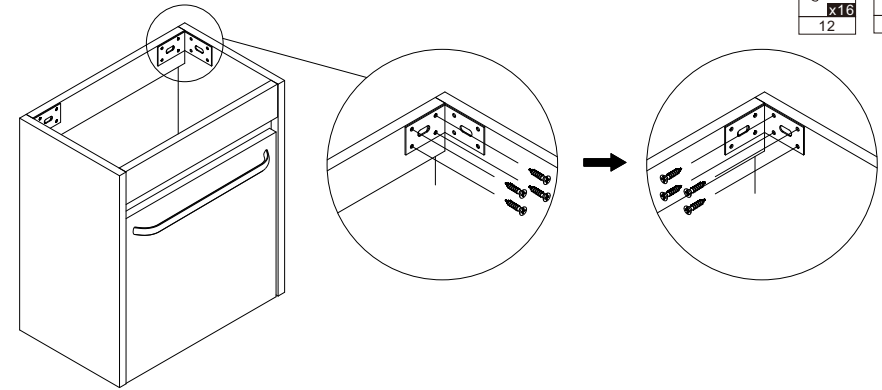

Step 4

4-1

4-2

4-3

4-4

Step 5

Step 6