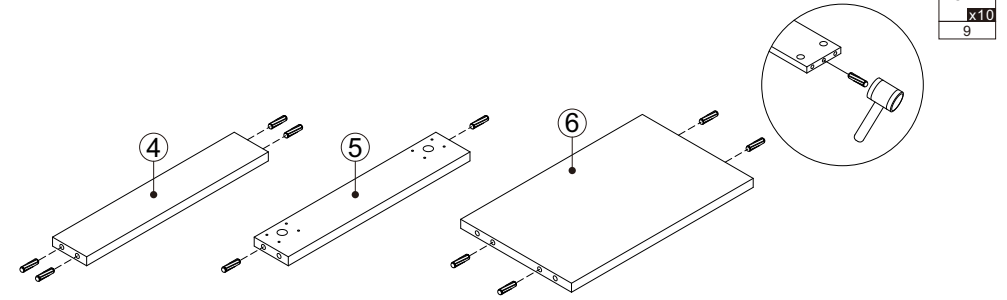

WONLINE

USBR 4618

NO.	Description	Quantity
1	Left Side Board	1
2	Right Side Board	1
3	Front Board	1
4	Front Inner Board	1
5	Back Up Board	1
6	Bottom Board	1
7	Door	1
8	Three-in-one Connector	10
9	Wood Plug	10
10	Handle Screws M4x20	2
11	Handle	1
12	Screws M4x14	28
13	Hinges	2
14	Bracket	2
15	Screws For Fix On The Wall M5.5x60	2

Step 1

Step 2

Step 3

Step 4

4-1

4-2

4-3

4-4