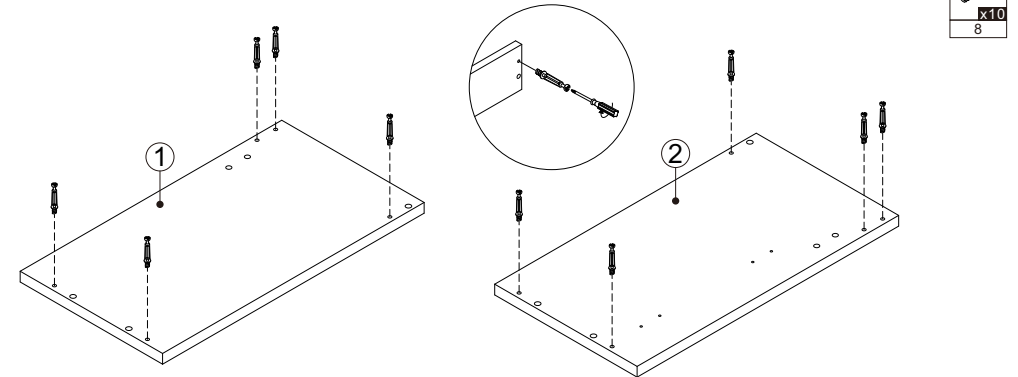

WONLINE

USBR 4618

NO.	Description	Quantity
1	Left Side Board	1
2	Right Side Board	1
3	Front Board	1
4	Front Inner Board	1
5	Back Up Board	1
6	Bottom Board	1
7	Door	1
8	Three-in-one Connector	10
9	Wood Plug	10
10	Handle Screws M4x20	2
11	Handle	1
12	Screws M4x14	28
13	Hinges	2
14	Bracket	2
15	Screws For Fix On The Wall M5.5x60	2

Step 1

Step 2

Step 3

Step 4

4-1

4-2

4-3

4-4