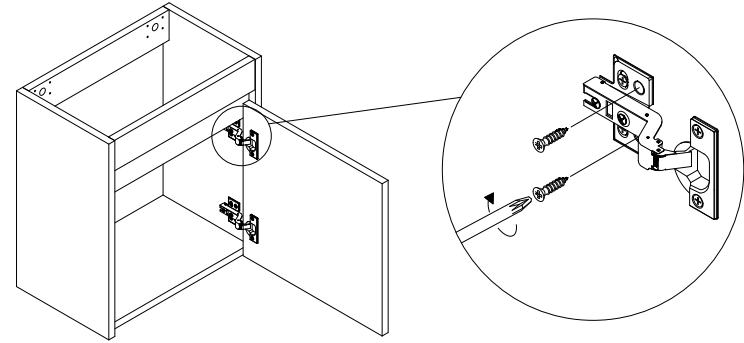

WONLINE

USBR 4618

NO.	Description	Quantity
1	Left Side Board	1
2	Right Side Board	1
3	Front Board	1
4	Front Inner Board	1
5	Back Up Board	1
6	Bottom Board	1
7	Door	1
8	Three-in-one Connector	10
9	Wood Plug	10
10	Handle Screws M4x20	2
11	Handle	1
12	Screws M4x14	28
13	Hinges	2
14	Bracket	2
15	Screws For Fix On The Wall M5.5x60	2

Step 1

Step 2

Step 3

Step 4

4-1

4-2

4-3

4-4