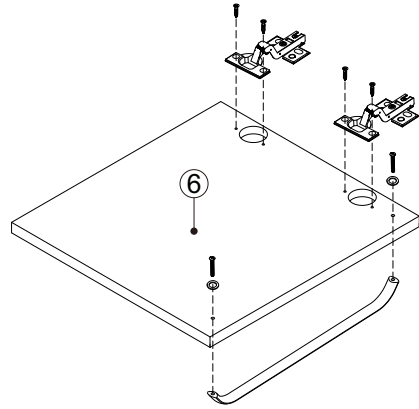

WONLINE

USBR 4618

NO.	Description	Quantity
1	Left Side Board	1
2	Right Side Board	1
3	Front Board	1
4	Front Inner Board	1
5	Back Up Board	1
6	Bottom Board	1
7	Door	1
8	Three-in-one Connector	10
9	Wood Plug	10
10	Handle Screws M4x20	2
11	Handle	1
12	Screws M4x14	28
13	Hinges	2
14	Bracket	2
15	Screws For Fix On The Wall M5.5x60	2

Step 1

Step 2

Step 3

Step 4

4-1

4-2

4-3

4-4

Step 5

Step 6