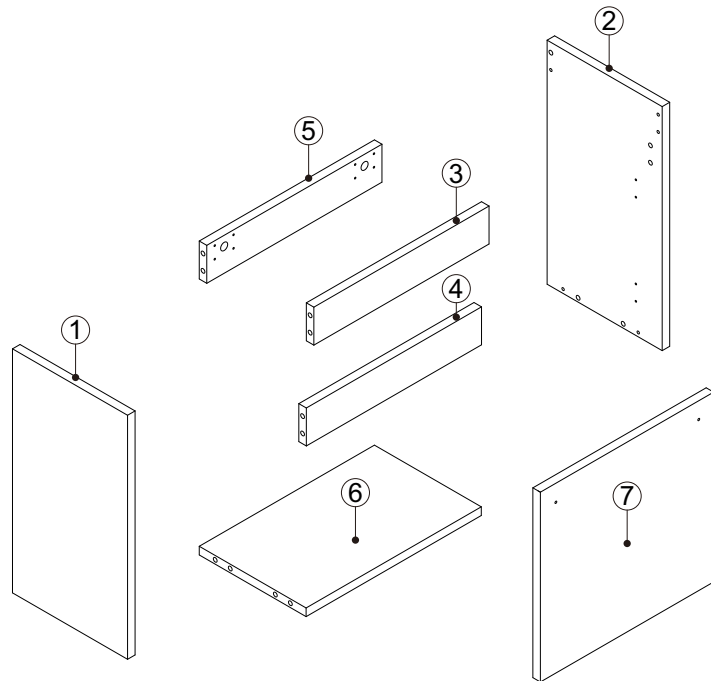

WONLINE

USBR 4618

NO.	Description	Quantity
1	Left Side Board	1
2	Right Side Board	1
3	Front Board	1
4	Front Inner Board	1
5	Back Up Board	1
6	Bottom Board	1
7	Door	1
8	Three-in-one Connector	10
9	Wood Plug	10
10	Handle Screws M4x20	2
11	Handle	1
12	Screws M4x14	28
13	Hinges	2
14	Bracket	2
15	Screws For Fix On The Wall M5.5x60	2

Step 1

Step 2

Step 3

Step 4

4-1

4-2

4-3

4-4