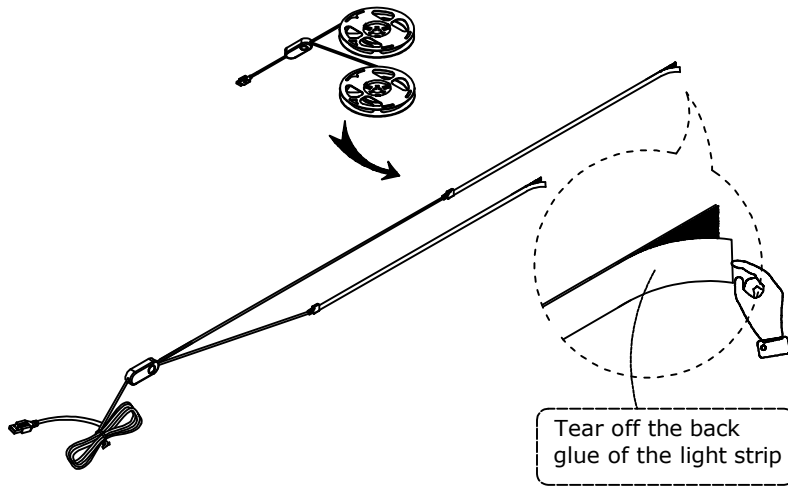

26

27

x2

**B**   
15x9.5mm X8

- G**  
20mm x36
- K**  
4x35mm x2
- L**  
x2

Scan QR code to download APP controller

Flip to the other side to find the control button