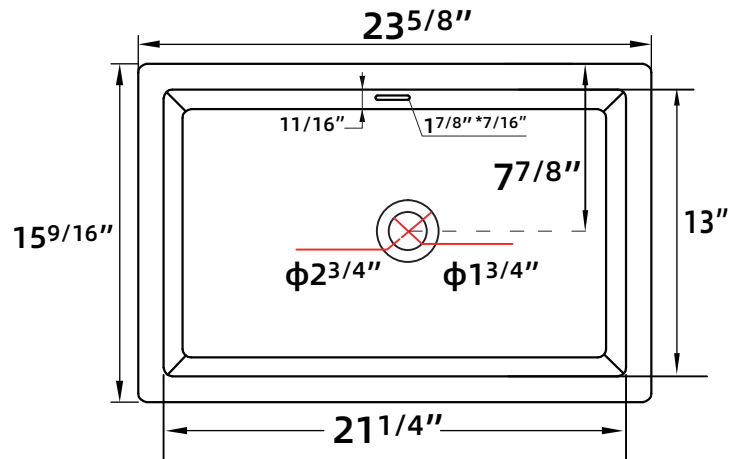

MODEL No.VS316

TOP VIEW

Features:

- Sleek, seamless design
- Glazed ceramic
- Integrated overflow
- Standard 1 3/4" drain hole

SIDE VIEW

Installation:

- Undermount

Colors

- White

BOTTOM VIEW

FRONT VIEW