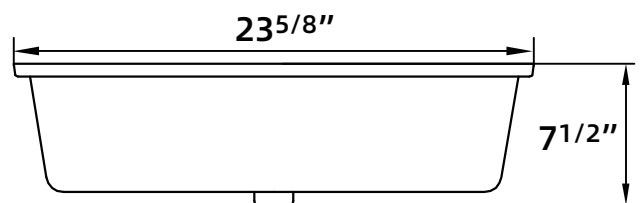

MODEL No.VS316

TOP VIEW

Features:

- Sleek, seamless design
- Glazed ceramic
- Integrated overflow
- Standard 1 3/4" drain hole

SIDE VIEW

Installation:

- Undermount

Colors

- White

BOTTOM VIEW

FRONT VIEW