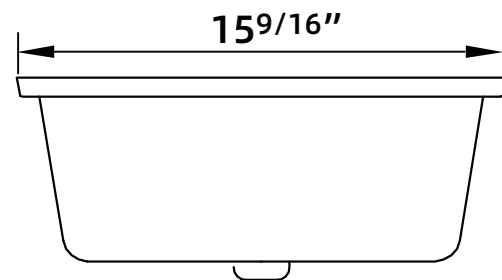

MODEL No.VS316

TOP VIEW

Features:

- Sleek, seamless design
- Glazed ceramic
- Integrated overflow
- Standard 1 3/4" drain hole

SIDE VIEW

Installation:

- Undermount

Colors

- White

BOTTOM VIEW

FRONT VIEW