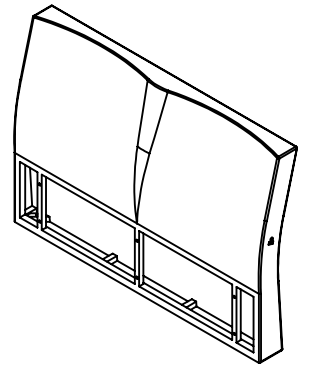

Assembly Instruction: Double Seat - Love Seat

D	Washer		8pcs
E	M6x45 Bolt		8pcs
G	M4 Hex key		1pc