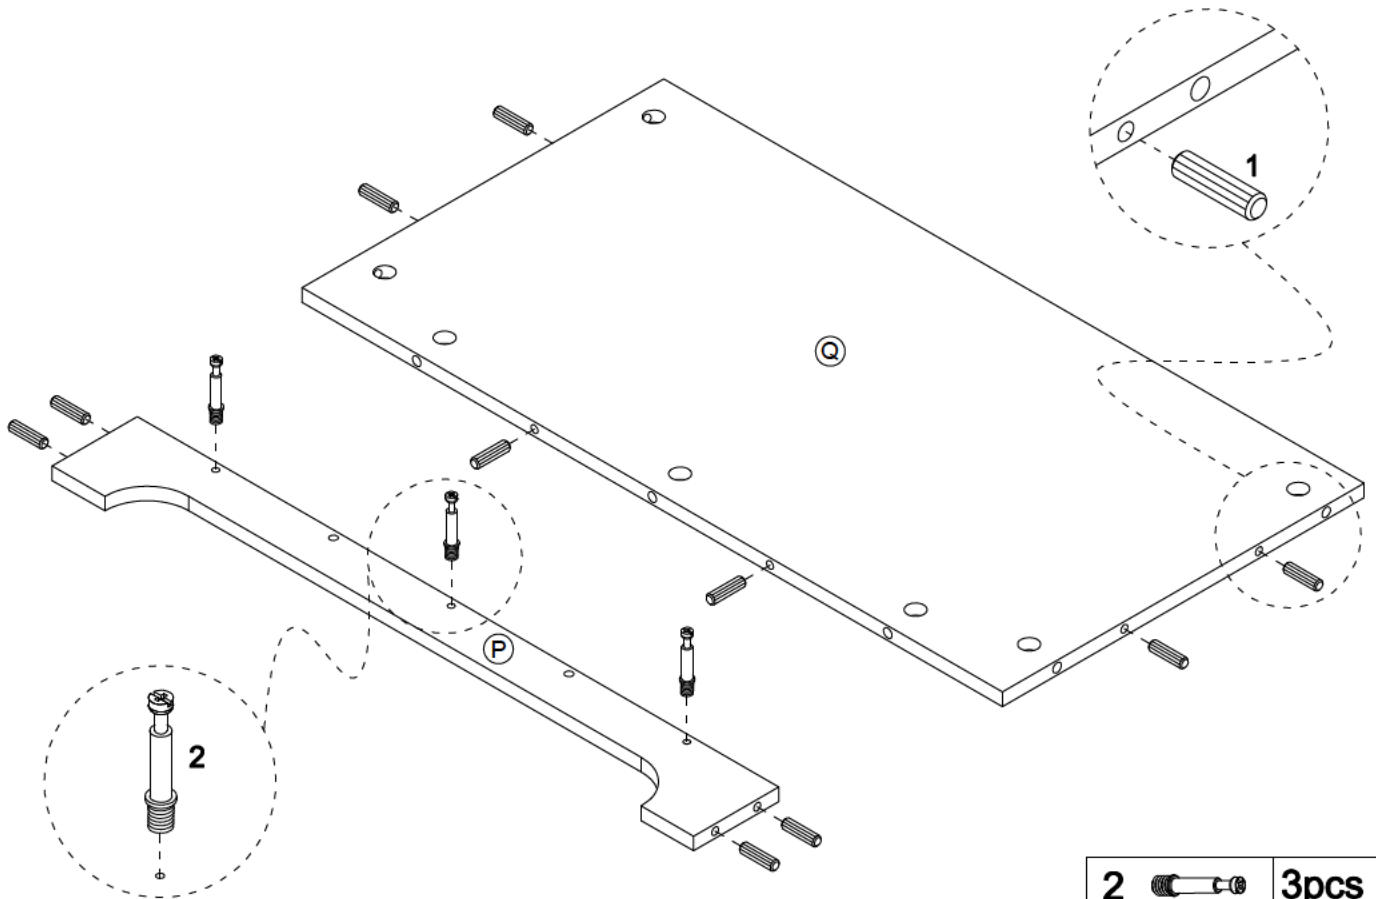

STEP 3

2		3pcs
1		10pcs

STEP 4

3		3pcs