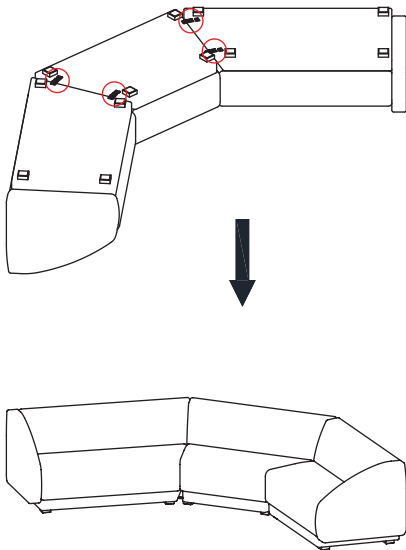

ASSEMBLY INSTRUCTIONS.

FRASER RIGHT ARM FACING SOFA OFF WHITE

THANK YOU FOR YOUR PURCHASE!

PARTS AND HARDWARE.

PARTS LIST

No.	DESCRIPTION	IMAGE	Q'TY
P1	SEAT		1
P2	LEGS		4

HARDWARE LIST

No.	DESCRIPTION	IMAGE	Q'TY
H1	BOLTS (M6-25MM)		8
H2	FLAT WASHERS (Ø11-Ø6.5-1.5MM)		8
H3	ALLEN WRENCH (K4)		1
H4	FELT PAD (70-70MM)		4
H5	FEMALE BRACKETS (140-54-13MM)		2
H6	SCREWS (M3-25MM)		8

STEP 1.

STEP 2.

STEP 3.

OPTION 1

OPTION 2

OPTION 3

OPTION 4

OPTION 5