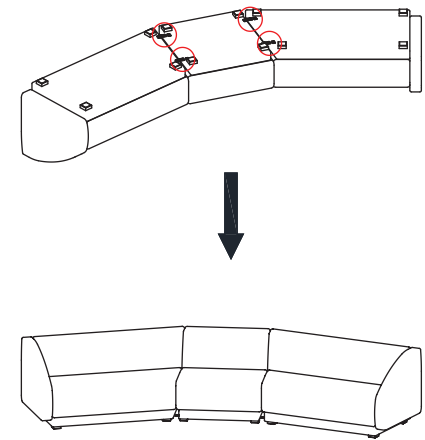

ASSEMBLY INSTRUCTIONS.

FRASER RIGHT ARM FACING SOFA OFF WHITE

THANK YOU FOR YOUR PURCHASE!

PARTS AND HARDWARE.

PARTS LIST

No.	DESCRIPTION	IMAGE	Q'TY
P1	SEAT		1
P2	LEGS		4

HARDWARE LIST

No.	DESCRIPTION	IMAGE	Q'TY
H1	BOLTS (M6-25MM)		8
H2	FLAT WASHERS (Ø11-Ø6.5-1.5MM)		8
H3	ALLEN WRENCH (K4)		1
H4	FELT PAD (70-70MM)		4
H5	FEMALE BRACKETS (140-54-13MM)		2
H6	SCREWS (M3-25MM)		8

STEP 1.

STEP 2.

STEP 3.

OPTION 1

OPTION 2

OPTION 3

OPTION 4

OPTION 5