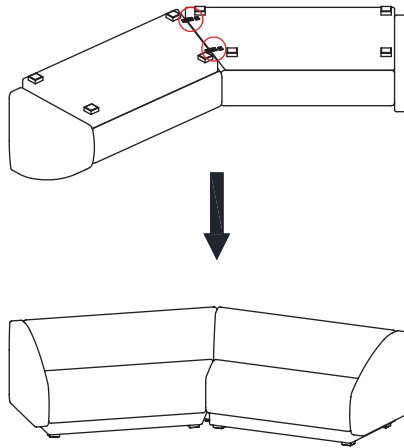

ASSEMBLY INSTRUCTIONS.

FRASER RIGHT ARM FACING SOFA OFF WHITE

THANK YOU FOR YOUR PURCHASE!

PARTS AND HARDWARE.

PARTS LIST

No.	DESCRIPTION	IMAGE	Q'TY
P1	SEAT		1
P2	LEGS		4

HARDWARE LIST

No.	DESCRIPTION	IMAGE	Q'TY
H1	BOLTS (M6-25MM)		8
H2	FLAT WASHERS (Ø11-Ø6.5-1.5MM)		8
H3	ALLEN WRENCH (K4)		1
H4	FELT PAD (70-70MM)		4
H5	FEMALE BRACKETS (140-54-13MM)		2
H6	SCREWS (M3-25MM)		8

STEP 1.

STEP 2.

STEP 3.

OPTION 1

OPTION 2

OPTION 3

OPTION 4

OPTION 5