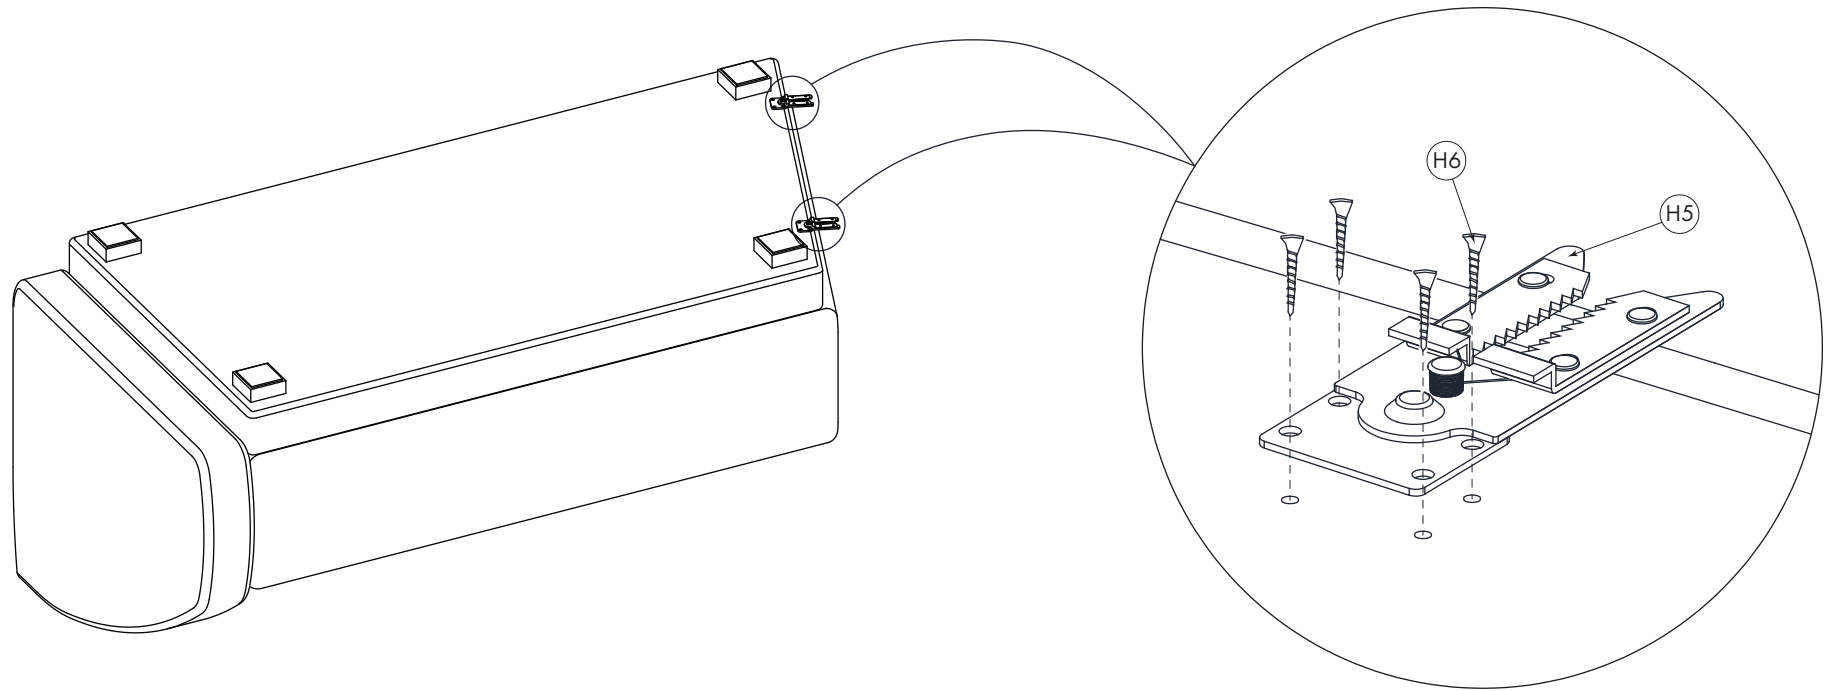

OPTION 1

OPTION 2

STEP 3.