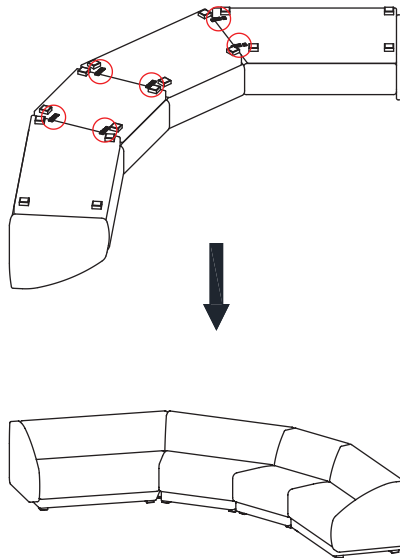

ASSEMBLY INSTRUCTIONS.

FRASER RIGHT ARM FACING SOFA OFF WHITE

THANK YOU FOR YOUR PURCHASE!

PARTS AND HARDWARE.

PARTS LIST

No.	DESCRIPTION	IMAGE	Q'TY
P1	SEAT		1
P2	LEGS		4

HARDWARE LIST

No.	DESCRIPTION	IMAGE	Q'TY
H1	BOLTS (M6-25MM)		8
H2	FLAT WASHERS (Ø11-Ø6.5-1.5MM)		8
H3	ALLEN WRENCH (K4)		1
H4	FELT PAD (70-70MM)		4
H5	FEMALE BRACKETS (140-54-13MM)		2
H6	SCREWS (M3-25MM)		8

STEP 1.

STEP 2.

STEP 3.

OPTION 1

OPTION 2

OPTION 3

OPTION 4

OPTION 5