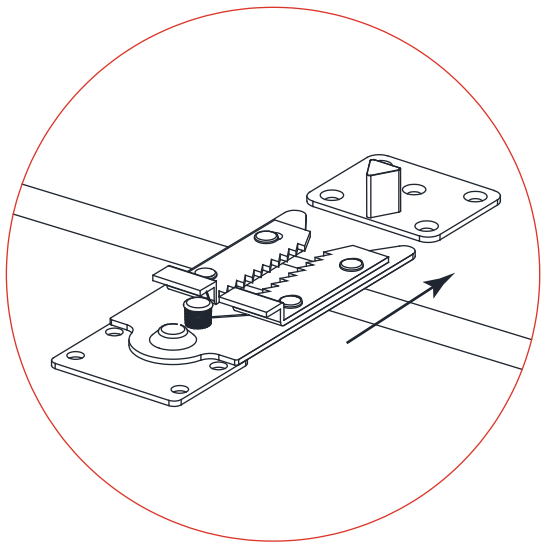

ASSEMBLY INSTRUCTIONS.

FRASER RIGHT ARM FACING SOFA OFF WHITE

THANK YOU FOR YOUR PURCHASE!

PARTS AND HARDWARE.

PARTS LIST

No.	DESCRIPTION	IMAGE	Q'TY
P1	SEAT		1
P2	LEGS		4

HARDWARE LIST

No.	DESCRIPTION	IMAGE	Q'TY
H1	BOLTS (M6-25MM)		8
H2	FLAT WASHERS (Ø11-Ø6.5-1.5MM)		8
H3	ALLEN WRENCH (K4)		1
H4	FELT PAD (70-70MM)		4
H5	FEMALE BRACKETS (140-54-13MM)		2
H6	SCREWS (M3-25MM)		8

STEP 1.

STEP 2.

STEP 3.

OPTION 1

OPTION 2

OPTION 3

OPTION 4

OPTION 5