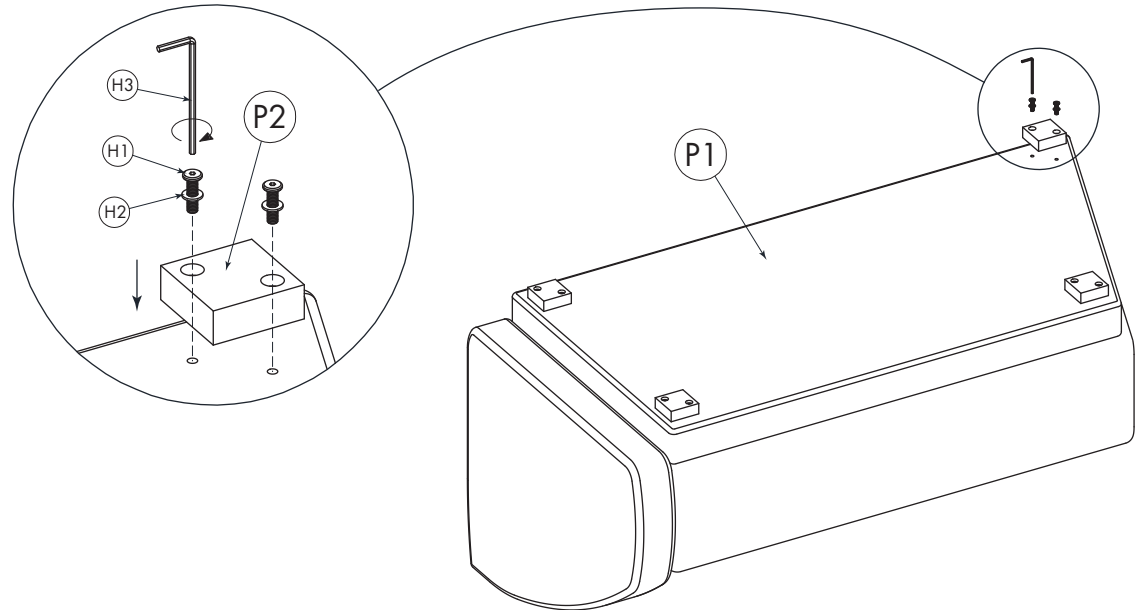

PARTS AND HARDWARE.

PARTS LIST

No.	DESCRIPTION	IMAGE	Q'TY
P1	SEAT		1
P2	LEGS		4

HARDWARE LIST

No.	DESCRIPTION	IMAGE	Q'TY
H1	BOLTS (M6-25MM)		8
H2	FLAT WASHERS (Ø11-Ø6.5-1.5MM)		8
H3	ALLEN WRENCH (K4)		1
H4	FELT PAD (70-70MM)		4
H5	FEMALE BRACKETS (140-54-13MM)		2
H6	SCREWS (M3-25MM)		8

NOTES.

Thank you for purchasing this quality product! Be sure to check all packing material carefully for small part that may have come loose inside the carton during shipping.

CAUTION: The item is heavy, assembly should be performed by two people.

STEP 1.