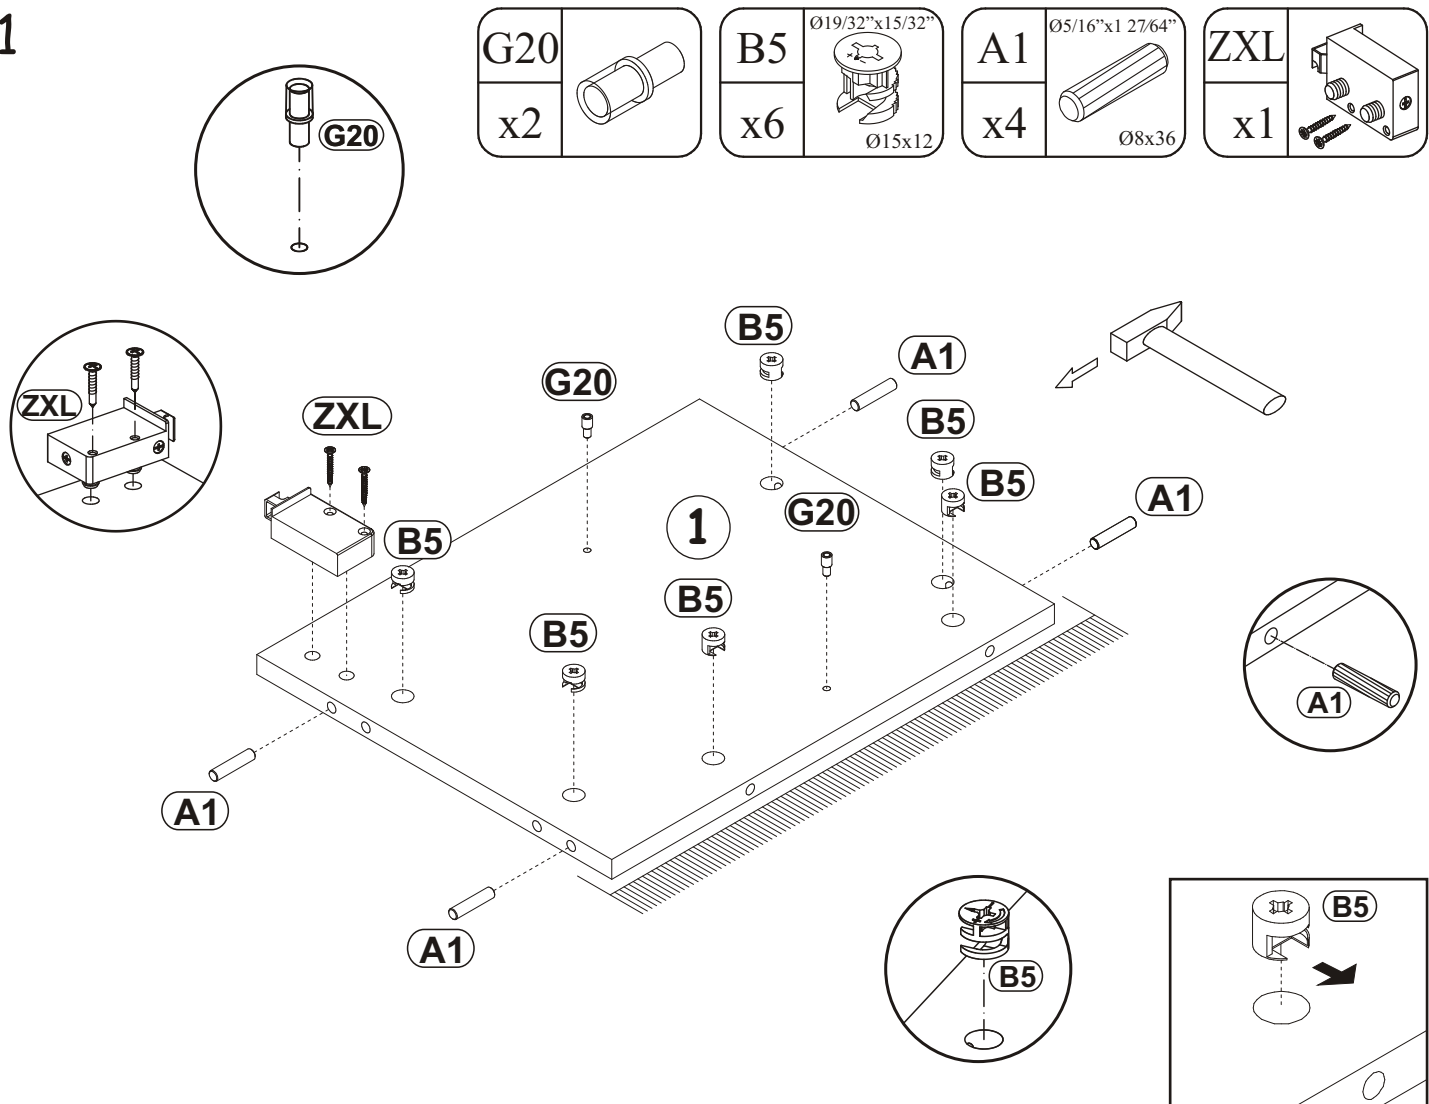

120 min

ALL MOUNTED FLOATING TV SAND

WALL MOUNTED FLOATING TV STAND

A1 x32	Ø5/16"x1 27/64" Ø8x36	B11 x4	Ø9/32"x1 31/32" Ø7x50	G4 x4		B4 x33		B5 x33	Ø19/32"x15/32" Ø15x12	G5 x33	
ZXL x2		ZXP x2		G20 x8		T3/T5 x2		E21 x4	Ø1 3/8" Ø35 H=0	E2 x4	 H=0
SZ9 x1	L=77 1/4" L=1962 mm	KR5 SFXP x6	Ø 25/64"x1 31/32" x2 23/64" Ø10/50x60	D10 x22	USØ9/64"x33/64" USØ3,5x13	B3 x25	Ø1/16"x63/64" Ø1,4x25	LZ3 x1		LED x2	
G2 x1		BO1 x2		I2 x7							

1

ALL MOUNTED FLOATING TV SAND

2

B5	Ø19/32"x15/32" Ø15x12
x6	

A1	Ø5/16"x1 27/64" Ø8x36
x4	

ZXP	
x1	

G20	
x2	

3

B5	Ø19/32"x15/32" Ø15x12
x2	

A1	Ø5/16"x1 27/64" Ø8x36
x4	

ZXL	
x1	

ALL MOUNTED FLOATING TV SAND

4

B5	Ø19/32"x15/32"	A1	Ø5/16"x1 27/64"	ZXP	
x2		x4		x1	
	Ø15x12		Ø8x36		

5

B5	Ø19/32"x15/32"	A1	Ø5/16"x1 27/64"
x4		x4	
	Ø15x12		Ø8x36

WALL MOUNTED FLOATIG TV STAND

6

7

8

D10	US09/64"x33/64"	T3/T5		B4	
x4	US03,5x13	x2		x6	

9

B5	$\text{Ø}19/32" \times 15/32"$	B4	
x5	$\text{Ø}15 \times 12$	x8	

10