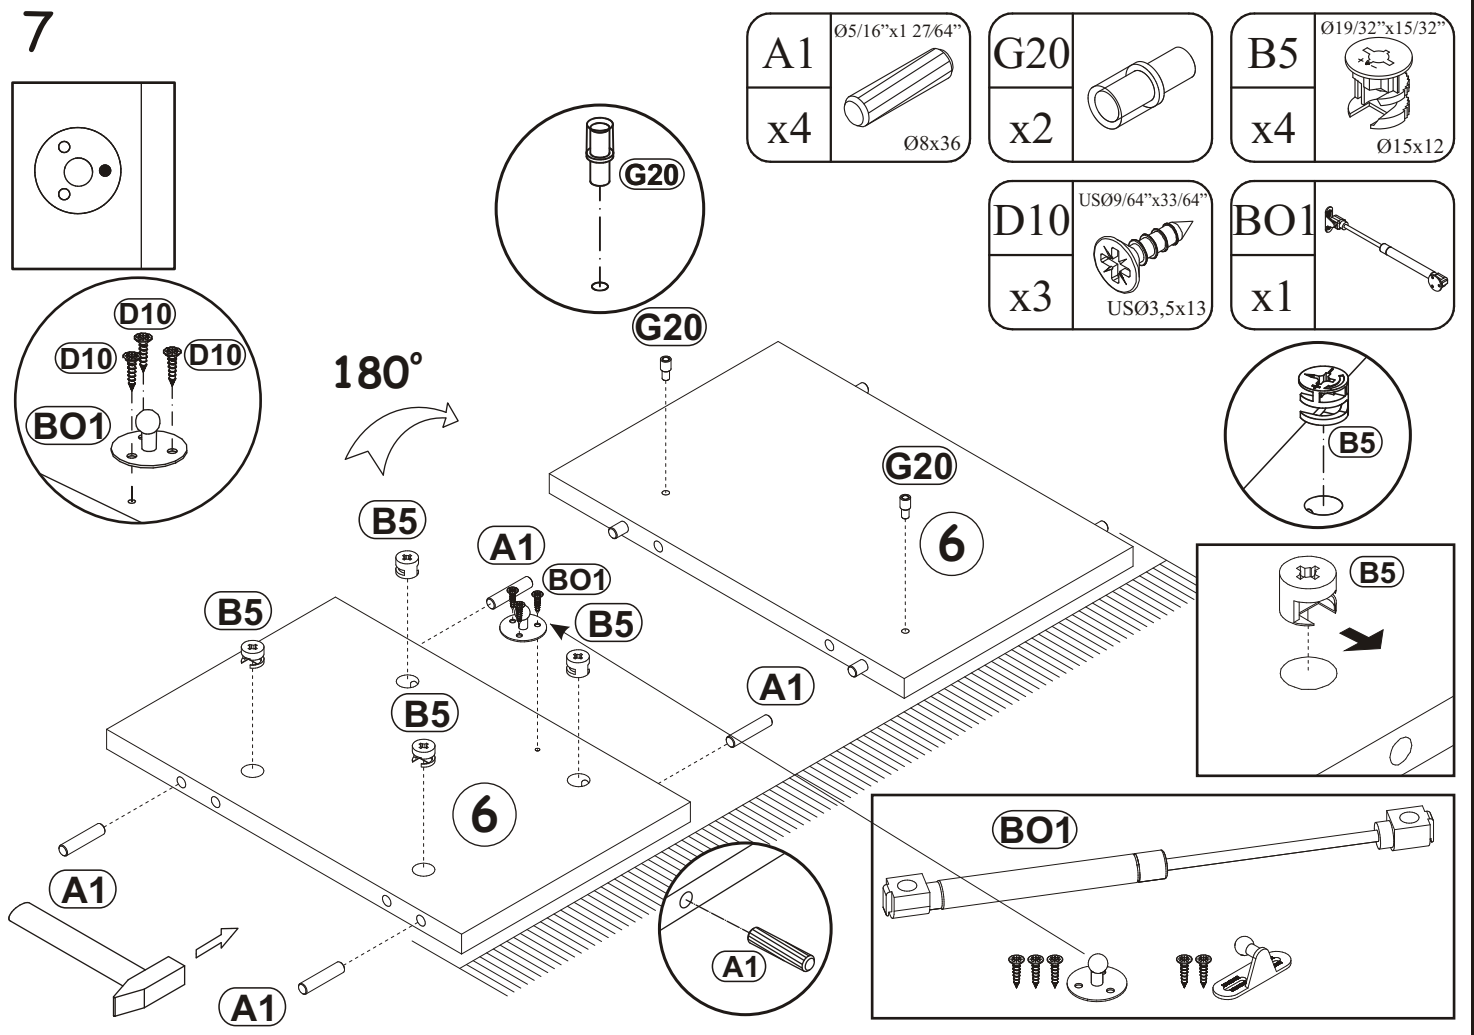

1

ALL MOUNTED FLOATING TV SAND

2

B5	Ø19/32"x15/32" Ø15x12
x6	

A1	Ø5/16"x1 27/64" Ø8x36
x4	

ZXP	
x1	

G20	
x2	

3

B5	Ø19/32"x15/32" Ø15x12
x2	

A1	Ø5/16"x1 27/64" Ø8x36
x4	

ZXL	
x1	

ALL MOUNTED FLOATING TV SAND

4

B5	Ø19/32"x15/32"	A1	Ø5/16"x1 27/64"	ZXP	
x2		x4		x1	
	Ø15x12		Ø8x36		

5

B5	Ø19/32"x15/32"	A1	Ø5/16"x1 27/64"
x4		x4	
	Ø15x12		Ø8x36

WALL MOUNTED FLOATIG TV STAND

6

7

8

D10	US09/64"x33/64"	T3/T5		B4	
x4	US03,5x13	x2		x6	

9

B5	$\text{Ø}19/32" \times 15/32"$	B4	
x5	$\text{Ø}15 \times 12$	x8	

10

E2		B4	
x4	H=0	x10	

11

B4		A1	
x4		x4	Ø5/16" x 1 27/64" Ø8x36

12

13

14

B11	Ø9/32"x1 31/32" Ø7x50
x4	

G4	
x4	