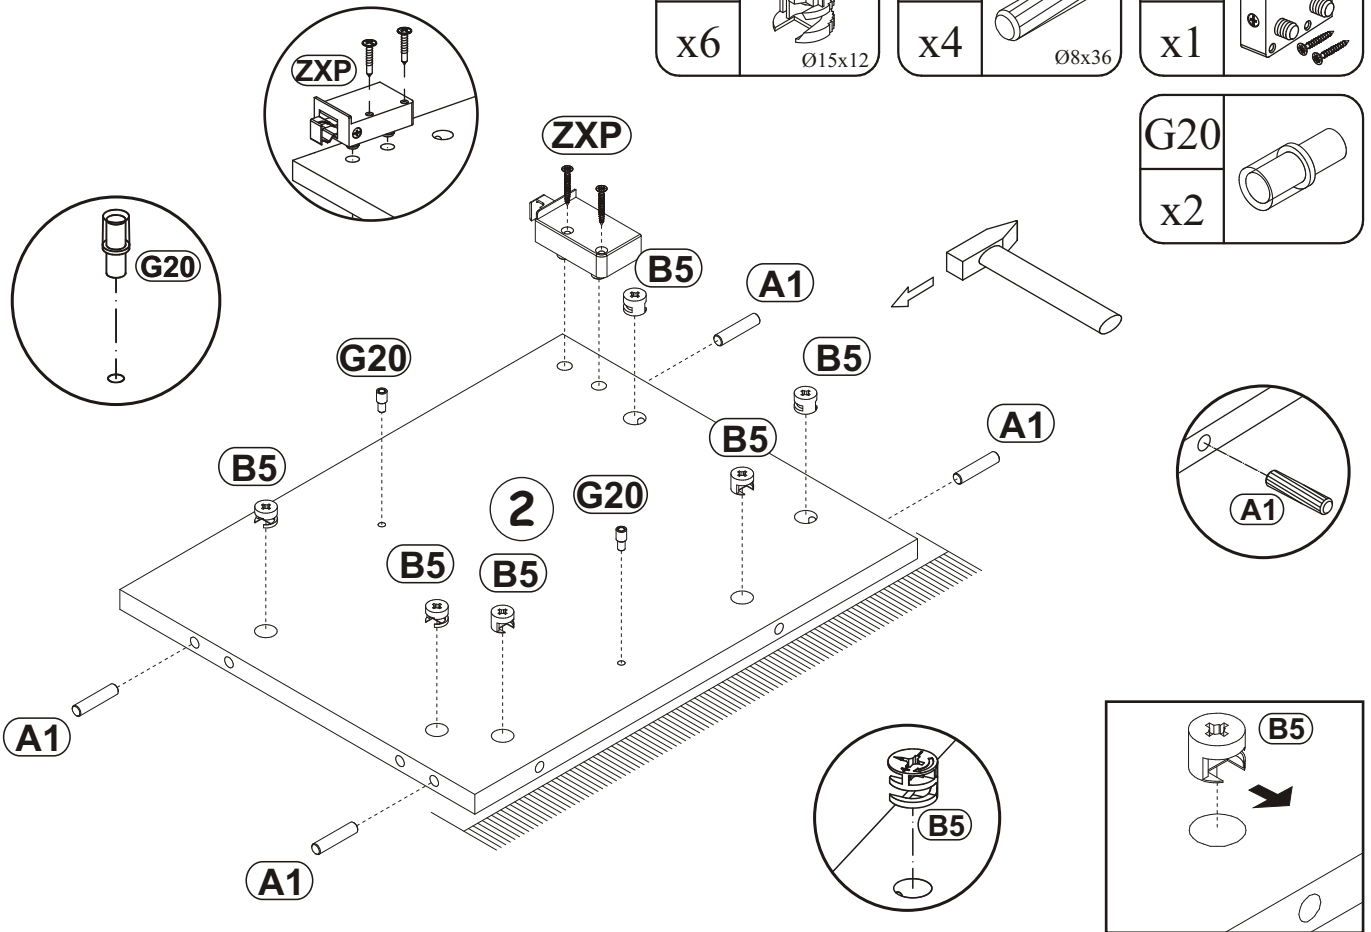

120 min

ALL MOUNTED FLOATING TV SAND

WALL MOUNTED FLOATING TV STAND

A1 x32	Ø5/16"x1 27/64" Ø8x36	B11 x4	Ø9/32"x1 31/32" Ø7x50	G4 x4		B4 x33		B5 x33	Ø19/32"x15/32" Ø15x12	G5 x33	
ZXL x2		ZXP x2		G20 x8		T3/T5 x2		E21 x4	Ø1 3/8" Ø35 H=0	E2 x4	 H=0
SZ9 x1	L=77 1/4" L=1962 mm	KR5 SFXP x6	Ø 25/64"x1 31/32" x2 23/64" Ø10/50x60	D10 x22	USØ9/64"x33/64" USØ3,5x13	B3 x25	Ø1/16"x63/64" Ø1,4x25	LZ3 x1		LED x2	
G2 x1		BO1 x2		I2 x7							

1

ALL MOUNTED FLOATING TV SAND

2

B5	Ø19/32"x15/32" Ø15x12
x6	

A1	Ø5/16"x1 27/64" Ø8x36
x4	

ZXP	
x1	

G20	
x2	

3

B5	Ø19/32"x15/32" Ø15x12
x2	

A1	Ø5/16"x1 27/64" Ø8x36
x4	

ZXL	
x1	

ALL MOUNTED FLOATING TV SAND

4

B5	Ø19/32"x15/32"	A1	Ø5/16"x1 27/64"	ZXP	
x2		x4		x1	
	Ø15x12		Ø8x36		

5

B5	Ø19/32"x15/32"	A1	Ø5/16"x1 27/64"
x4		x4	
	Ø15x12		Ø8x36

WALL MOUNTED FLOATIG TV STAND

6

7

8

D10	US09/64"x33/64"	T3/T5		B4	
x4	US03,5x13	x2		x6	

9

B5	$\text{Ø}19/32" \times 15/32"$	B4	
x5	$\text{Ø}15 \times 12$	x8	

10