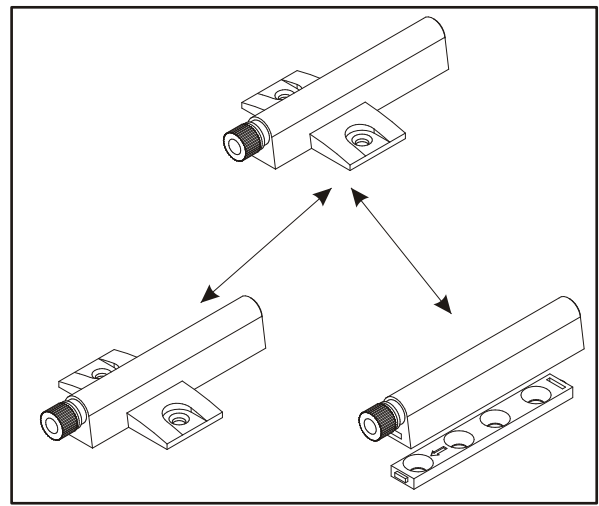

120 min

ALL MOUNTED FLOATING TV SAND

WALL MOUNTED FLOATING TV STAND

A1 x32	Ø5/16"x1 27/64" Ø8x36	B11 x4	Ø9/32"x1 31/32" Ø7x50	G4 x4		B4 x33		B5 x33	Ø19/32"x15/32" Ø15x12	G5 x33	
ZXL x2		ZXP x2		G20 x8		T3/T5 x2		E21 x4	Ø1 3/8" Ø35 H=0	E2 x4	 H=0
SZ9 x1	L=77 1/4" L=1962 mm	KR5 SFXP x6	Ø 25/64"x1 31/32" x2 23/64" Ø10/50x60	D10 x22	USØ9/64"x33/64" USØ3,5x13	B3 x25	Ø1/16"x63/64" Ø1,4x25	LZ3 x1		LED x2	
G2 x1		BO1 x2		I2 x7							

1

ALL MOUNTED FLOATING TV SAND

2

B5	Ø19/32"x15/32" Ø15x12
x6	

A1	Ø5/16"x1 27/64" Ø8x36
x4	

ZXP	
x1	

G20	
x2	

3