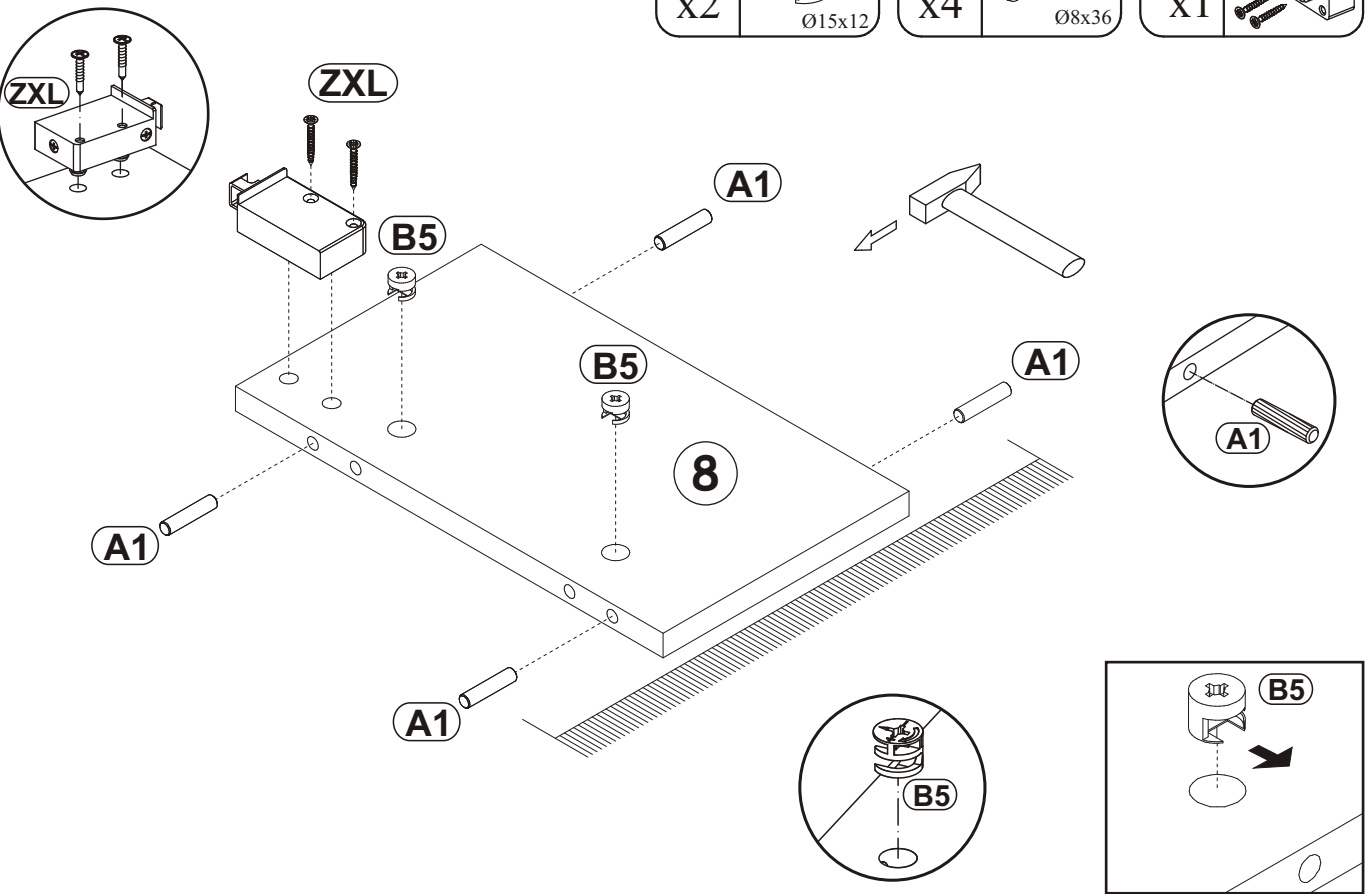

120 min

ALL MOUNTED FLOATING TV SAND

WALL MOUNTED FLOATING TV STAND

A1 x32	Ø5/16"x1 27/64" Ø8x36	B11 x4	Ø9/32"x1 31/32" Ø7x50	G4 x4		B4 x33		B5 x33	Ø19/32"x15/32" Ø15x12	G5 x33	
ZXL x2		ZXP x2		G20 x8		T3/T5 x2		E21 x4	Ø1 3/8" Ø35 H=0	E2 x4	 H=0
SZ9 x1	L=77 1/4" L=1962 mm	KR5 SFXP x6	Ø 25/64"x1 31/32" x2 23/64" Ø10/50x60	D10 x22	USØ9/64"x33/64" USØ3,5x13	B3 x25	Ø1/16"x63/64" Ø1,4x25	LZ3 x1		LED x2	
G2 x1		BO1 x2		I2 x7							

1

ALL MOUNTED FLOATING TV SAND

2

B5	Ø19/32"x15/32" Ø15x12
x6	

A1	Ø5/16"x1 27/64" Ø8x36
x4	

ZXP	
x1	

G20	
x2	

3

B5	Ø19/32"x15/32" Ø15x12
x2	

A1	Ø5/16"x1 27/64" Ø8x36
x4	

ZXL	
x1	

ALL MOUNTED FLOATING TV SAND

4

B5	Ø19/32"x15/32"	A1	Ø5/16"x1 27/64"	ZXP	
x2		x4		x1	
	Ø15x12		Ø8x36		

5

B5	Ø19/32"x15/32"	A1	Ø5/16"x1 27/64"
x4		x4	
	Ø15x12		Ø8x36

WALL MOUNTED FLOATIG TV STAND

6

7

8

D10	US09/64"x33/64"	T3/T5		B4	
x4	US03,5x13	x2		x6	

9

B5	$\text{Ø}19/32" \times 15/32"$	B4	
x5	$\text{Ø}15 \times 12$	x8	

10