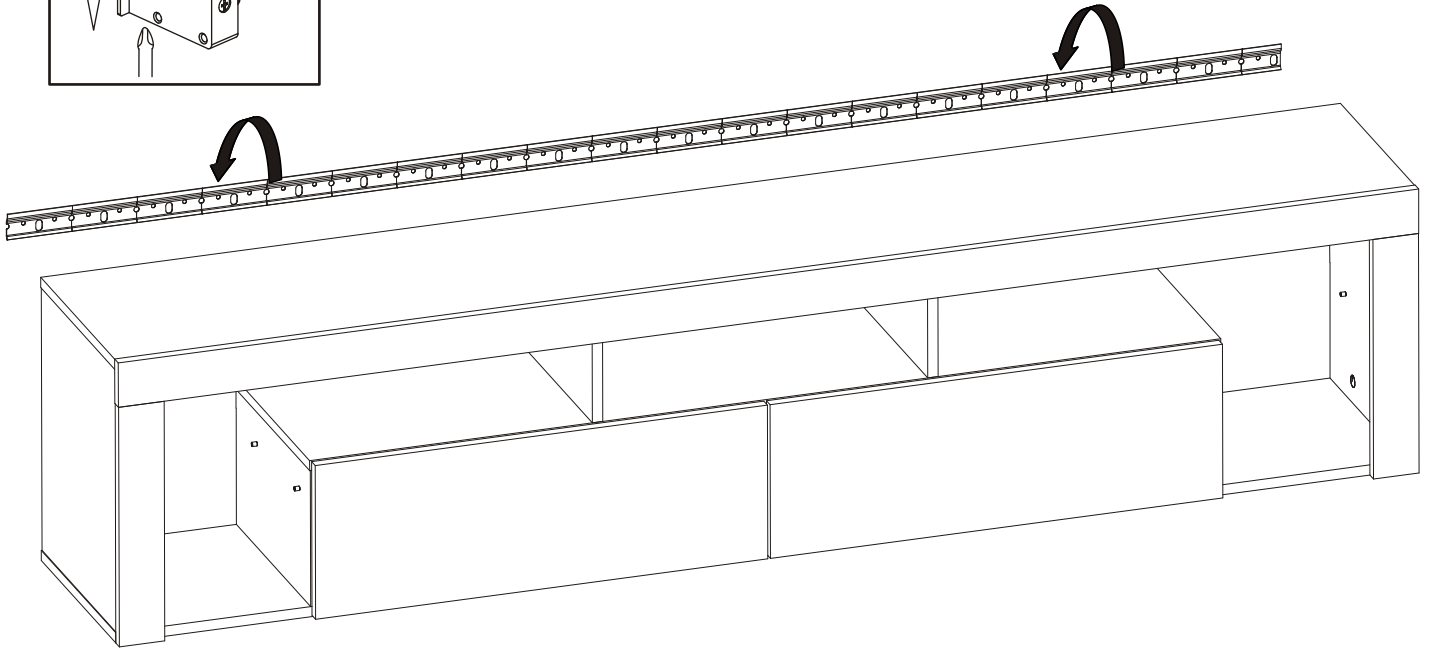

22 FLOOR STANDING OPTION ONLY!

I2	
x7	

23

LZ3		LED	
x1		x2	

24 WALL MOUNTED OPTION ONLY!

SZ9	L=77 1/4"	KR5	Ø 25/64"/1 31/32 x2 23/64
x1	 L=1962 mm	SFXP	
		x6	Ø10/50x60

25

LED		LZ3	
x2		x1	