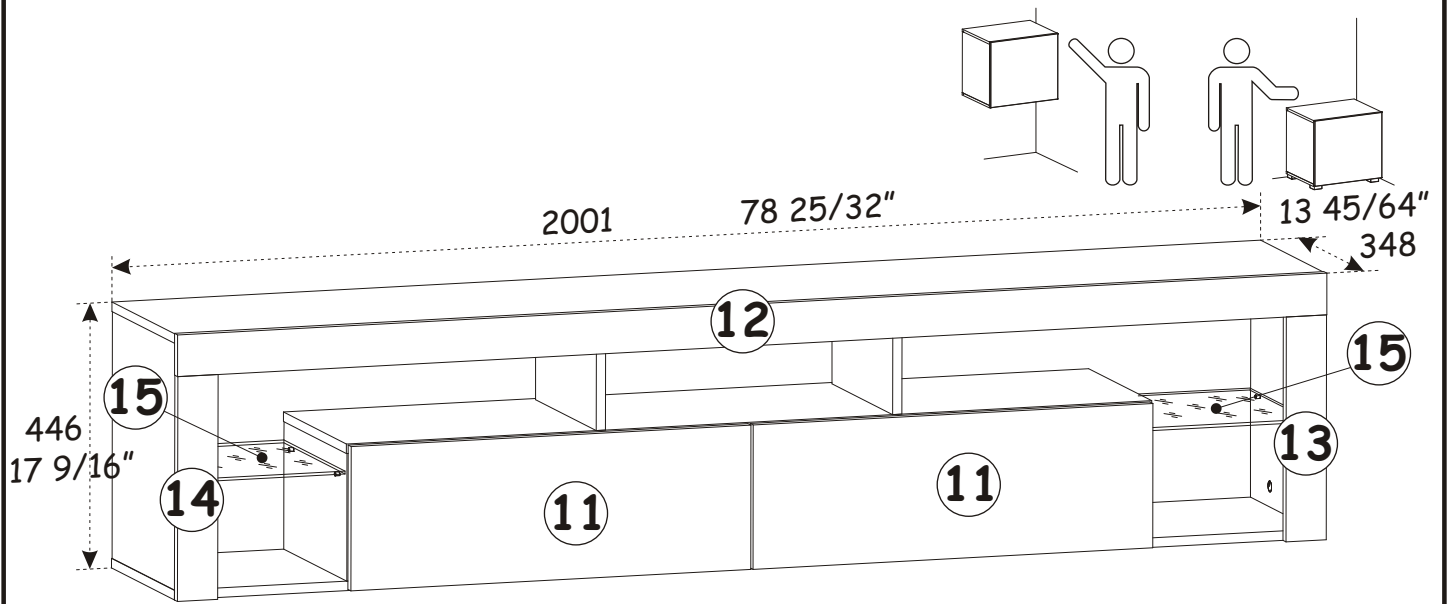

ALL MOUNTED FLOATING TV STAND

NO	Dim			Col.-No	Qty
1	414	332	16	1	1
2	414	332	16	1	1
3	2000	332	16	2	1
4	2000	332	16	2	1
5	214	332	16	1	1
6	214	332	16	1	1
7	214	332	16	2	1
8	184	320	16	1	1
9	184	320	16	1	1
10	1402	332	16	2	1
11	696	242	16	2	2
12	2001	70	18	2	1
13	377	70	18	2	1
14	377	70	18	2	1
15	282	322	5	1	2
16	1394	240	3	2	1

NO	Inch			Col.-No	Qty
1	16 3/16	13 5/64	5/8	1	1
2	16 3/16	13 5/64	5/8	1	1
3	78 47/64	13 5/64	5/8	2	1
4	78 47/64	13 5/64	5/8	2	1
5	8 27/64	13 5/64	5/8	1	1
6	8 27/64	13 5/64	5/8	1	1
7	8 27/64	13 5/64	5/8	2	1
8	7 1/4	12 19/32	5/8	1	1
9	7 1/4	12 19/32	5/8	1	1
10	55 13/64	13 5/64	5/8	2	1
11	27 13/32	9 17/32	5/8	2	2
12	78 25/32	2 3/4	45/64	2	1
13	14 27/32	2 3/4	45/64	2	1
14	14 27/32	2 3/4	45/64	2	1
15	11 7/64	12 43/64	13/64	1	2
16	54 7/8	9 29/64	1/8	2	1

120 min