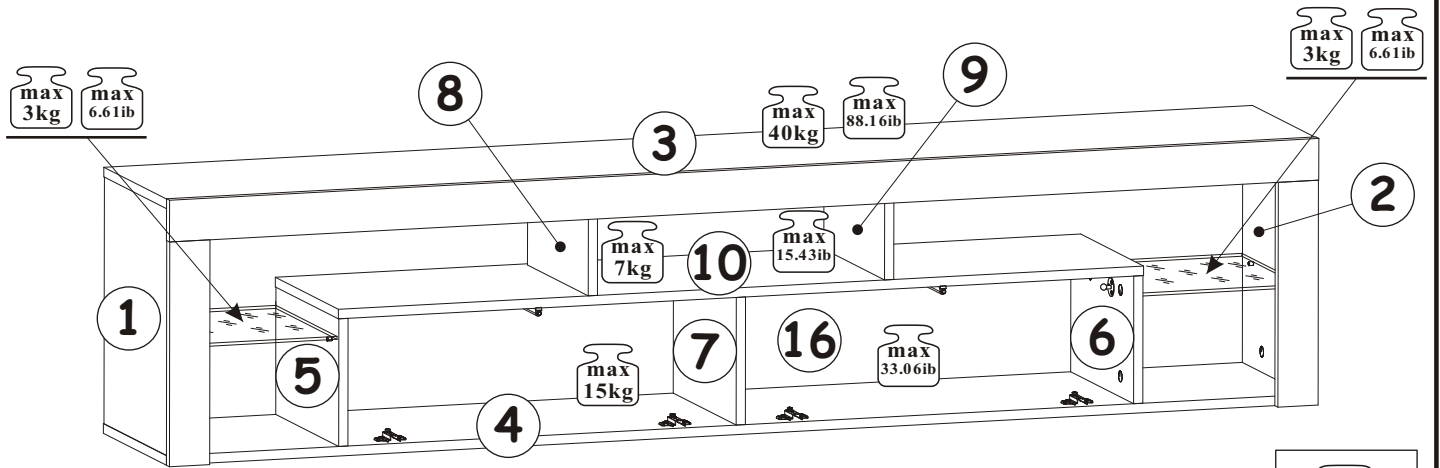

ALL MOUNTED FLOATING TV STAND

NO	Dim			Col.-No	Qty
1	414	332	16	1	1
2	414	332	16	1	1
3	2000	332	16	2	1
4	2000	332	16	2	1
5	214	332	16	1	1
6	214	332	16	1	1
7	214	332	16	2	1
8	184	320	16	1	1
9	184	320	16	1	1
10	1402	332	16	2	1
11	696	242	16	2	2
12	2001	70	18	2	1
13	377	70	18	2	1
14	377	70	18	2	1
15	282	322	5	1	2
16	1394	240	3	2	1

NO	Inch			Col.-No	Qty
1	16 3/16	13 5/64	5/8	1	1
2	16 3/16	13 5/64	5/8	1	1
3	78 47/64	13 5/64	5/8	2	1
4	78 47/64	13 5/64	5/8	2	1
5	8 27/64	13 5/64	5/8	1	1
6	8 27/64	13 5/64	5/8	1	1
7	8 27/64	13 5/64	5/8	2	1
8	7 1/4	12 19/32	5/8	1	1
9	7 1/4	12 19/32	5/8	1	1
10	55 13/64	13 5/64	5/8	2	1
11	27 13/32	9 17/32	5/8	2	2
12	78 25/32	2 3/4	45/64	2	1
13	14 27/32	2 3/4	45/64	2	1
14	14 27/32	2 3/4	45/64	2	1
15	11 7/64	12 43/64	13/64	1	2
16	54 7/8	9 29/64	1/8	2	1

120 min