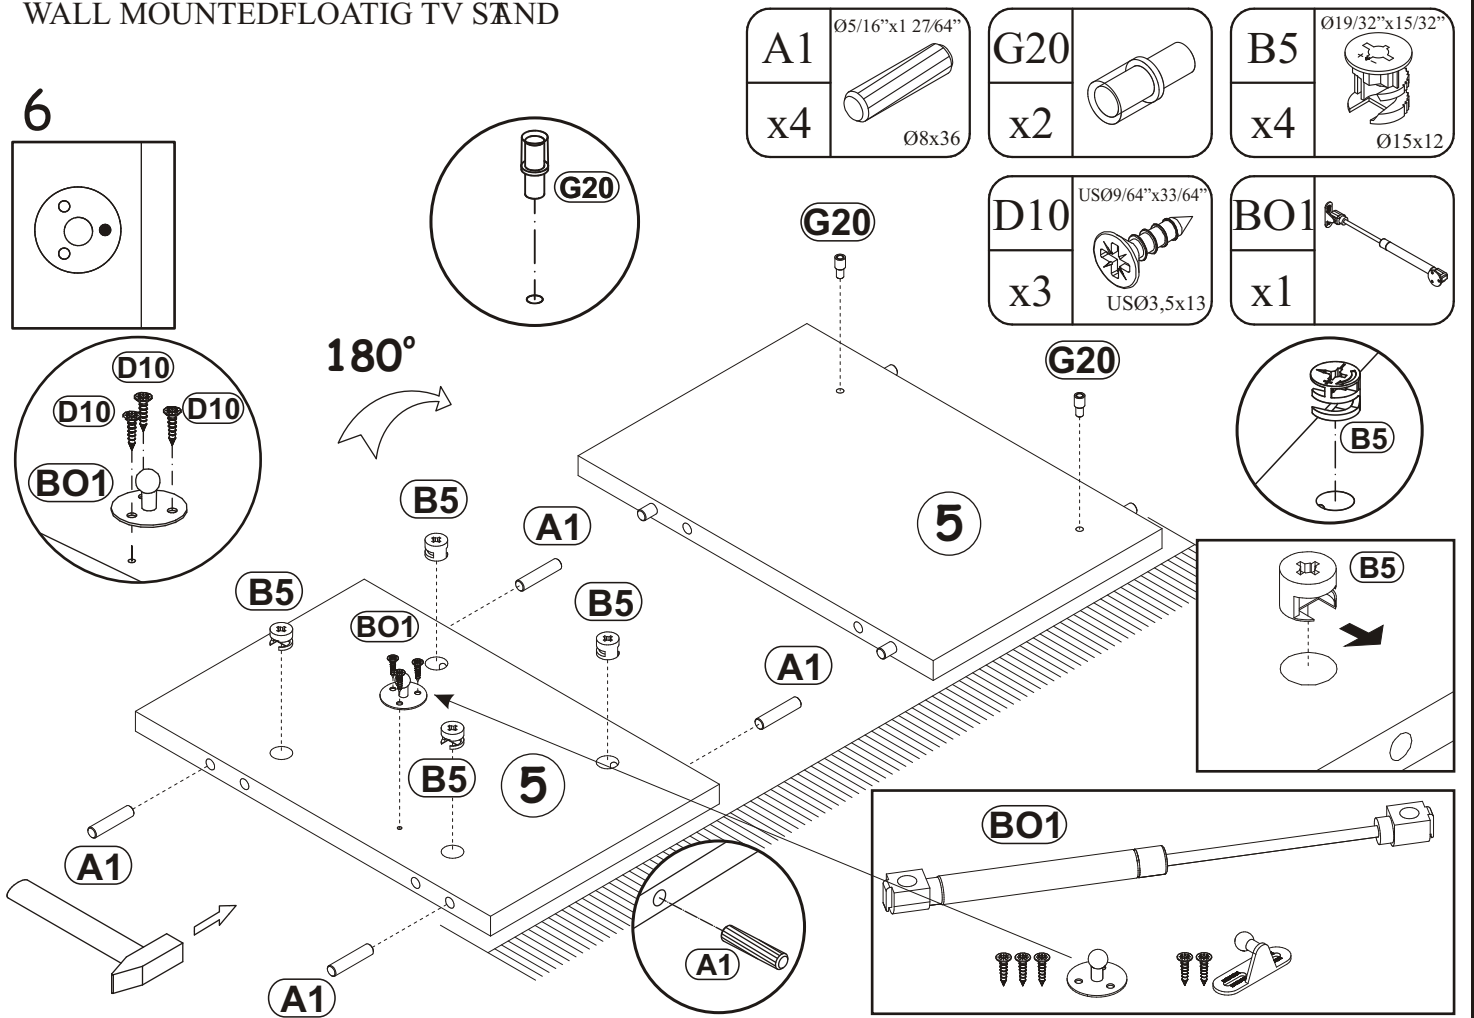

1

ALL MOUNTED FLOATING TV SAND

2

B5	Ø19/32"x15/32" Ø15x12
x6	

A1	Ø5/16"x1 27/64" Ø8x36
x4	

ZXP	
x1	

G20	
x2	

3

B5	Ø19/32"x15/32" Ø15x12
x2	

A1	Ø5/16"x1 27/64" Ø8x36
x4	

ZXL	
x1	

ALL MOUNTED FLOATING TV SAND

4

B5	Ø19/32"x15/32"	A1	Ø5/16"x1 27/64"	ZXP	
x2		x4		x1	
	Ø15x12		Ø8x36		

5

B5	Ø19/32"x15/32"	A1	Ø5/16"x1 27/64"
x4		x4	
	Ø15x12		Ø8x36

WALL MOUNTED FLOATIG TV STAND

6

7

8

D10	US09/64"x33/64"	T3/T5		B4	
x4	US03,5x13	x2		x6	

9

B5	$\text{Ø}19/32" \times 15/32"$	B4	
x5	$\text{Ø}15 \times 12$	x8	

10

E2		B4	
x4	H=0	x10	

11

B4		A1	
x4		x4	Ø5/16" x 1 27/64" Ø8x36

12

13

14

B11	Ø9/32"x1 31/32" Ø7x50
x4	

G4	
x4	