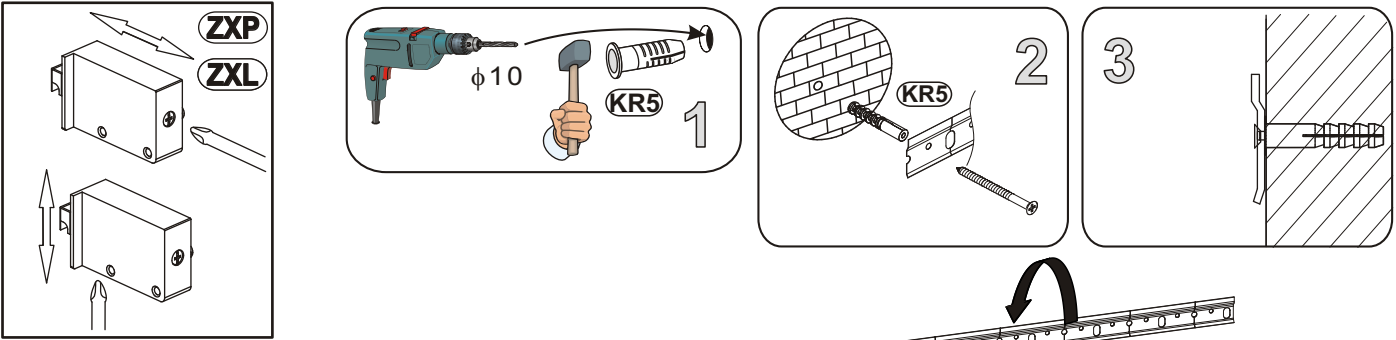

22 FLOOR STANDING OPTION ONLY!

I2	
x7	

23

LZ3		LED	
x1		x2	

24 WALL MOUNTED OPTION ONLY!

SZ9	L=77 1/4"	KR5	Ø 25/64"/1 31/32 x2 23/64
x1	 L=1962 mm	SFXP	
		x6	Ø10/50x60

25

LED		LZ3	
x2		x1	