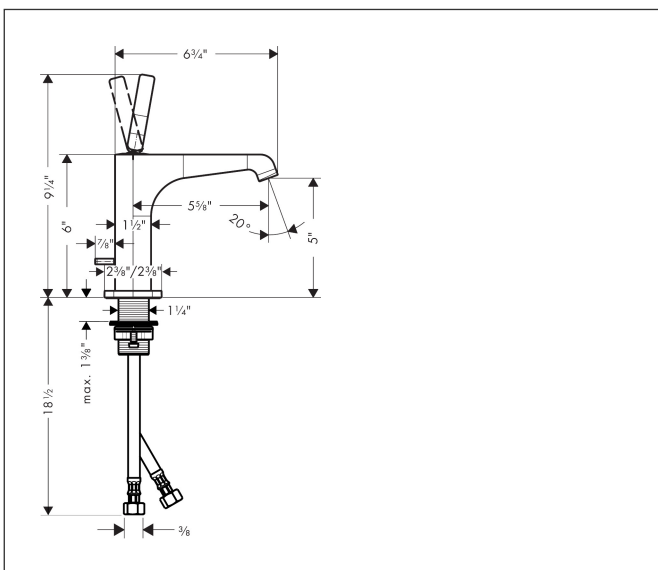

Brand AXOR
 Art. Name **AXOR Citterio E** Single-Hole Faucet 125 with Pop-Up Drain, 1.2 GPM
 Art. Nr. 36100671
 Surface matte black
 Pos. 1

Product Picture

Features

- Spray modes: Laminar spray
- Flow: 1.2 GPM (4.5 L/Min)
- Ceramic cartridge
- Includes pop-up drain

Drawing

Technology