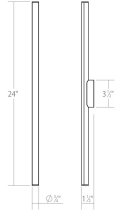

Project:

Fino LED Bath Bar Spec Sheet

SKU: 3772.23 Learn more at:
<https://sonnemanlight.com/fino-led-bath-bar>

Description: Ultra thin and minimally scaled, these slender bars of powerful light are mounted in a fixed position on a wall or ceiling. The softly shaped mounting brackets have radiused ends on their linear section and can be mounted to a wall with the addition of a remotely placed LED driver. A 4.5" round [Fino Optional Wall Plate Kit](#) may be ordered in conjunction with a Fino LED Bath Bar. This accessory is featured in the bathroom images above, but is not included unless ordered separately.

Type #:

Dimensions

Height:	24"
Width:	24"
Extends:	1.5"
Minimum Extension:	1.5"
Maximum Extension:	1.5"
Size:	24"
Canopy/Backplate/Base Width:	0.5
Canopy/Backplate/Base Height:	3.25

Electrical Specs

Bulb(s) Included?:	Yes
Bulb 1 Type:	Integral LED
Bulb Quantity:	1
Input Voltage:	120VAC
Wattage:	13
Initial Lumens:	1400
Delivered Lumens:	1000
Color Temperature:	3000K
CRI:	90
Power Supply Type:	Driver
Power Supply Quantity:	1
Power Supply Location:	Remote
Dimming Type:	TRIAC/ELV
Bulb Max Wattage:	13

Installation

Installation:	Licensed electrician required
Installation Orientation:	Any Orientation

Shipping

Carton 1 L x W x H:	3" X 3" X 31"
Carton 1 Gross Weight:	2 LBS

Shade

Shade 1 Material:	Optical Acrylic
-------------------	-----------------