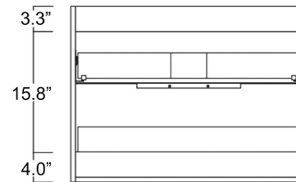

Base Unit

Technical information

Organizer unit.

Adjustable front.

Soft close.

Hettich sliding system.

Glossy lacquered finish.

- Height and depth adjustable suspension with anti-detachment system.
- 2 adjustable drawers and door with silentslow closing and metal handles.
- 19 mm front / 16 mm side panels.

Collection |
Dalia

Model |
Dalia C100

Dimensions Metric

1 inch = 2.54 cm
1 inch = 25.4 mm

WS®
BATH
COLLECTIONS

1051 Lea Drive - Collegeville, PA 19426
Tel. 215 513 9400 - Fax 610 831 0215
www.ws bathcollections.com - info@ws bathcollections.com