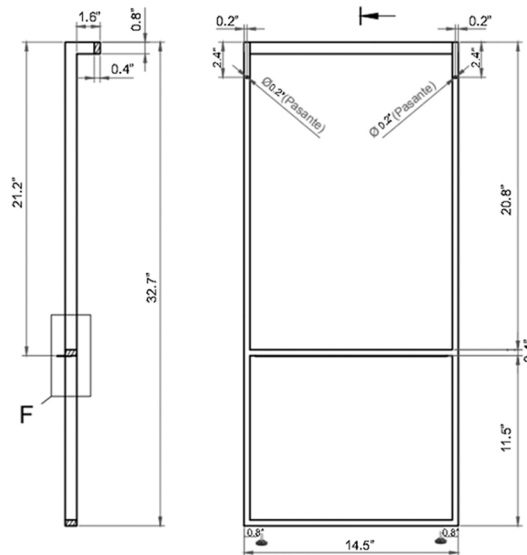

Collection Dalia	Model Dalia C100.000	Dimensions Metric <i>1 inch = 2.54 cm</i> <i>1 inch = 25.4 mm</i>	 1051 Lea Drive - Collegeville, PA 19426 Tel. 215 513 9400 - Fax 610 831 0215 www.ws bathcollections.com - info@ws bathcollections.com
------------------------------	----------------------------------	---	---

Collection |
Dalia

Model |
Dalia C100

Dimensions Metric

1 inch = 2.54 cm
1 inch = 25.4 mm

WS®
BATH
COLLECTIONS

1051 Lea Drive - Collegeville, PA 19426
Tel. 215 513 9400 - Fax 610 831 0215
www.ws bathcollections.com - info@ws bathcollections.com

SKU# | Options

- Dalia LS3 BM | Matte Black

Collection |
Dalia

Model |
Dalia LS1
Dalia LS2
Dalia LS3

Dimensions Metric
1 inch = 2.54 cm
1 inch = 25.4 mm

1051 Lea Drive - Collegeville, PA 19426
Tel. 215 513 9400 - Fax 610 831 0215
www.ws bathcollections.com - info@ws bathcollections.com