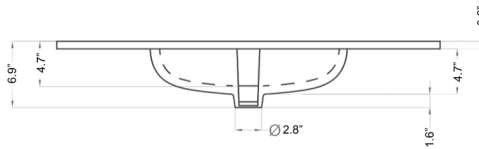

Dalia C100

Sink

Base Unit