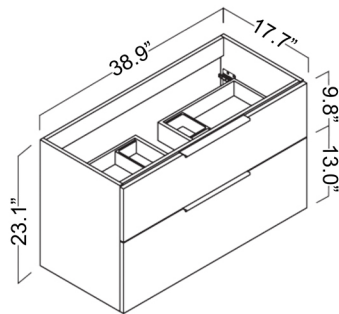

Technical information

Organizer unit.

Adjustable front.

Soft close.

Hettich sliding system.

Glossy lacquered finish.

- Height and depth adjustable suspension with anti-detachment system.
- 2 adjustable drawers and door with silentslow closing and metal handles.
- 19 mm front / 16 mm side panels.

Collection |
Dalia

Model |
Dalia C100

Dimensions Metric

1 inch = 2.54 cm
1 inch = 25.4 mm

WS®
BATH
COLLECTIONS

1051 Lea Drive - Collegeville, PA 19426
Tel. 215 513 9400 - Fax 610 831 0215
www.ws bathcollections.com - info@ws bathcollections.com