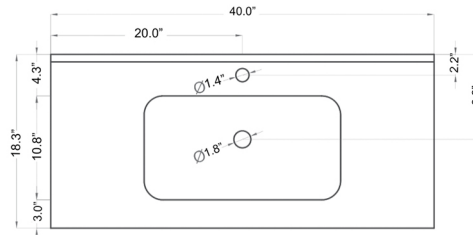

Dalia C100

Sink

Base Unit