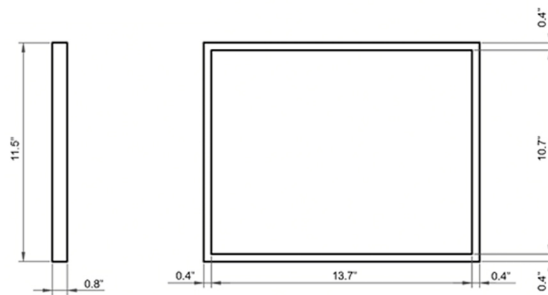

Dalia Legs

Dalia LS1

SKU# | Options

- •Dalia LS1 CR | Polished Chrome
- •Dalia LS1 BM | Matte Black