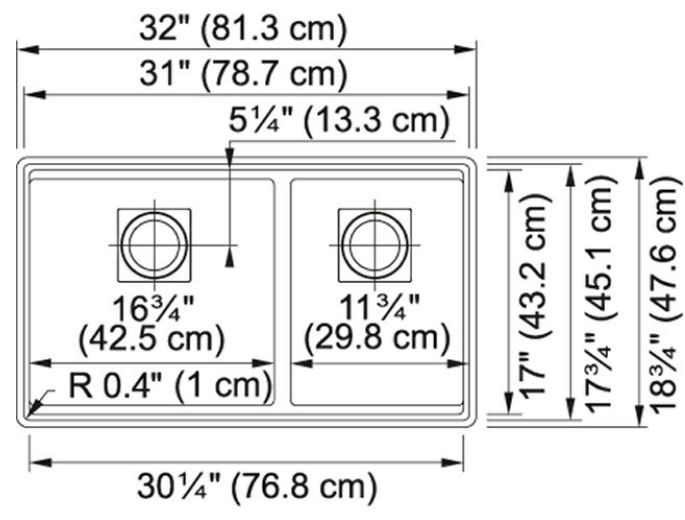

Article Numbers

FUN#	125.0491.536
US Part Number	PKG160SHG