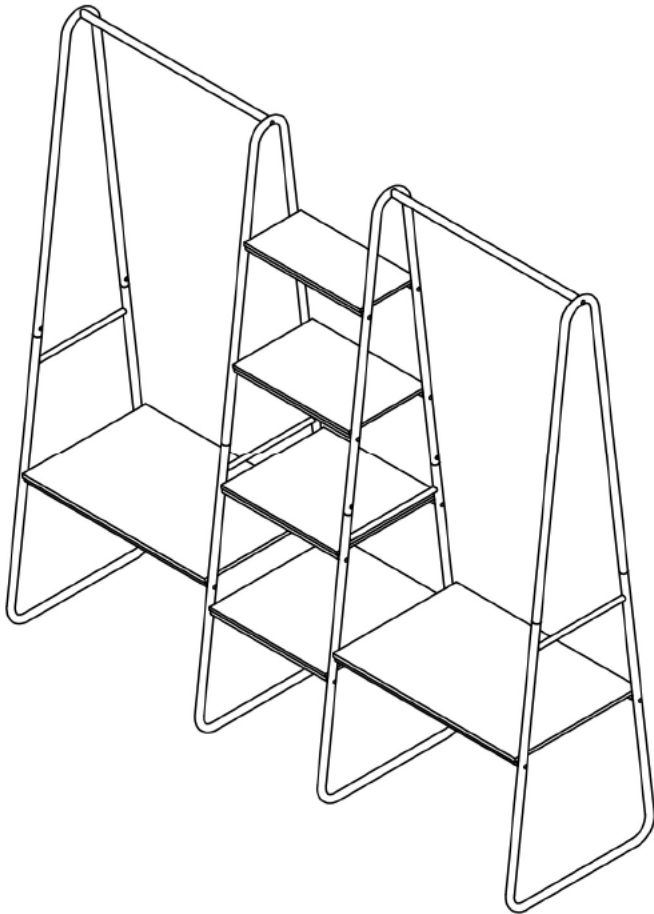

ASSEMBLY INSTRUCTION

WARRANTY:

We stand behind our products & service with confidence! If parts damaged or missing please feel free to contact us for a FREE REPLACEMENT.

We warranty this product to be free from defects in materials. This warranty covers one year from the date of original purchase.

NOTES:

- The item is only intended to be used indoors. The product must be assembled and used in accordance with the provisions of the manual.
- It is recommended that assembly is undertaken by about 2 adults. Please read assembly instructions before assembly and strictly adhere to each step outlined. Estimated assembly time is 30 minutes.

WARNING:

- **WARNING FOR YOUNG CHILDREN** - This product contains small components, please ensure that they are kept away from small children while assembling.