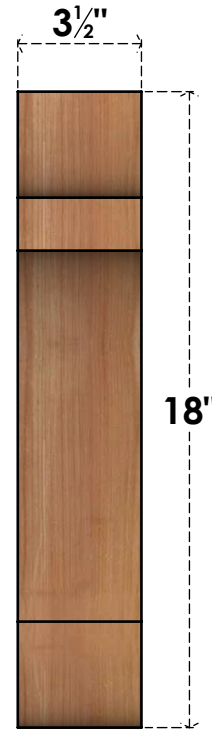

BRC04X10X18OLY00SWR

3 1/2"W X 10"D X 18"H OLYMPIC SMOOTH BRACE, WESTERN RED CEDAR

SIDE

FRONT

EKENA MILLWORK
 2300 WEST MAIN ST.
 CLARKSVILLE, TX 75426
 TOLL FREE: 866-607-0453
 WWW.EKENAMILLWORK.COM

NOTES

1. INSTALLATION TO BE COMPLETED IN ACCORDANCE WITH MANUFACTURER'S SPECIFICATIONS.
2. DRAWING MAY NOT BE TO SCALE
3. THIS DRAWING IS INTENDED FOR DESIGN AND PLANNING PURPOSES ONLY.
4. ALL INFORMATION CONTAINED HEREIN WAS CURRENT AT THE TIME OF DEVELOPMENT BUT MUST BE REVIEWED AND APPROVED BY THE PRODUCT MANUFACTURER TO BE CONSIDERED ACCURATE.
5. PRODUCTS ARE NOT KILN DRIED. THIS ITEM IS UNIQUE AND WILL CONTAIN THE NATURAL VARIATIONS THAT THE WOOD SPECIES OFFERS. THIS MAY RESULT IN VARIATIONS UP TO 1/4"