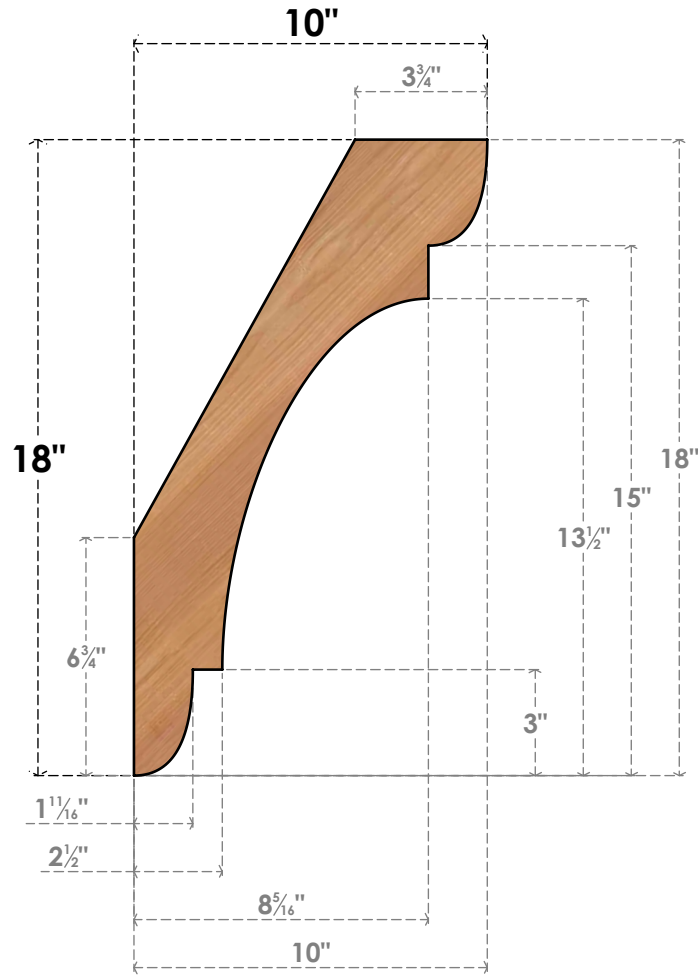

BRC04X10X18OLY00SWR

3 1/2"W X 10"D X 18"H OLYMPIC SMOOTH BRACE, WESTERN RED CEDAR

SIDE

FRONT

EKENA MILLWORK
 2300 WEST MAIN ST.
 CLARKSVILLE, TX 75426
 TOLL FREE: 866-607-0453
 WWW.EKENAMILLWORK.COM

NOTES

1. INSTALLATION TO BE COMPLETED IN ACCORDANCE WITH MANUFACTURER'S SPECIFICATIONS.
2. DRAWING MAY NOT BE TO SCALE
3. THIS DRAWING IS INTENDED FOR DESIGN AND PLANNING PURPOSES ONLY.
4. ALL INFORMATION CONTAINED HEREIN WAS CURRENT AT THE TIME OF DEVELOPMENT BUT MUST BE REVIEWED AND APPROVED BY THE PRODUCT MANUFACTURER TO BE CONSIDERED ACCURATE.
5. PRODUCTS ARE NOT KILN DRIED. THIS ITEM IS UNIQUE AND WILL CONTAIN THE NATURAL VARIATIONS THAT THE WOOD SPECIES OFFERS. THIS MAY RESULT IN VARIATIONS UP TO 1/4"