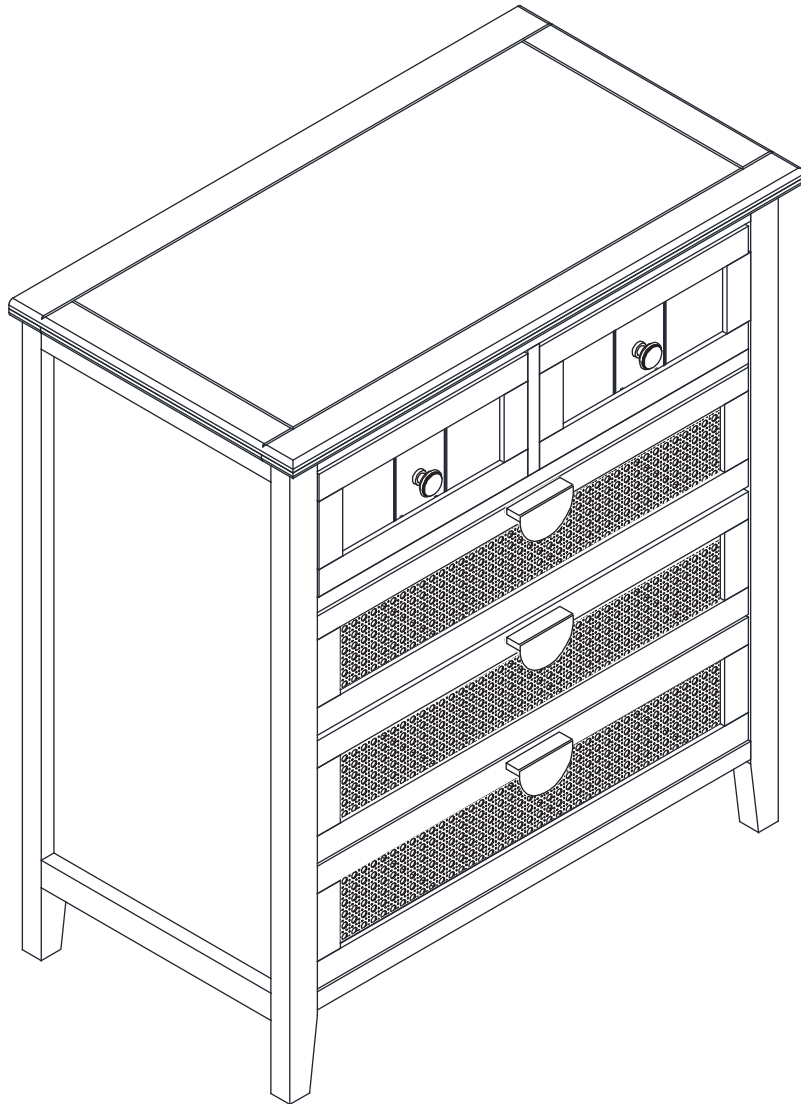

Installation Instruction

Product name

5 Drawer Cabinet

Ver.1.0 20230512

Assembling

Estimated time for assembly

30 : 00

What you need

- Use the packaging carton as a working surface to prevent product damage during assembly
- Phillips head screwdriver

Weight Limitation

50 | **20**
lbs table top | lbs per drawer

2 PERSONS

What's included

Code	Description	Qty
A	Cam Bolt M6X35MM	25
B	Cam Lock 15X10MM	25
C	Screw M4X40MM	27
D	Wooden Dowel M6X30MM	12
E	Screw M4X14MM	2
F	Bolt M4X16MM	6
G	Gold Handle	3
H	Anchor M6X30MM	2
I	Metal Washer	12
J	Allen Key	1
K	Screw M3X16MM	8
L	Plastic Corner Support	8
M	Bolt M6X35MM	12
N	Nylon Strap	2
O	Bolt M4X12MM	2
P	Handle	2
Q	Screw M4X16MM	2