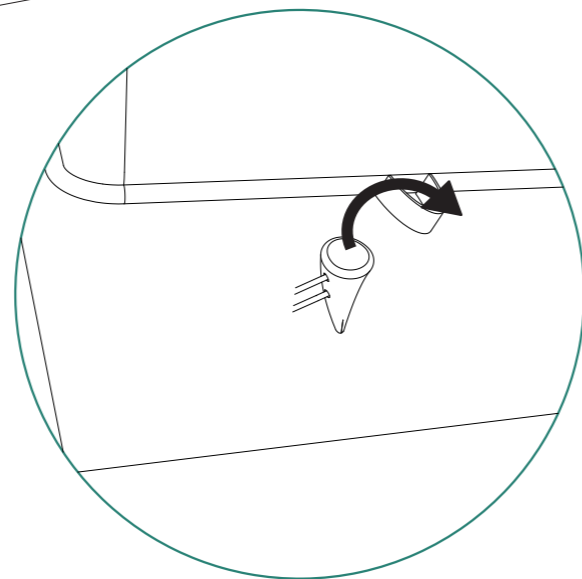

Item no.	Reference Image	Qty.
D		X2
		X2
		X2
X	 M6X35mm	X12
Y	 M6 Flat Washer	X12
Z		X4

1

Ⓔ1pc

Ⓕ1pc

Ⓖ2pcs

Ⓗ2pcs

2

ⓓ2pcs ⓧ10pcs Ⓨ10pcs

3

Ⓩ4pcs

4

1pc

1pc

Installation Completed

5

6-piece outdoor furniture set contains 4 clips
7-piece outdoor furniture set contains 10 clips
8-piece outdoor furniture set contains 8 clips