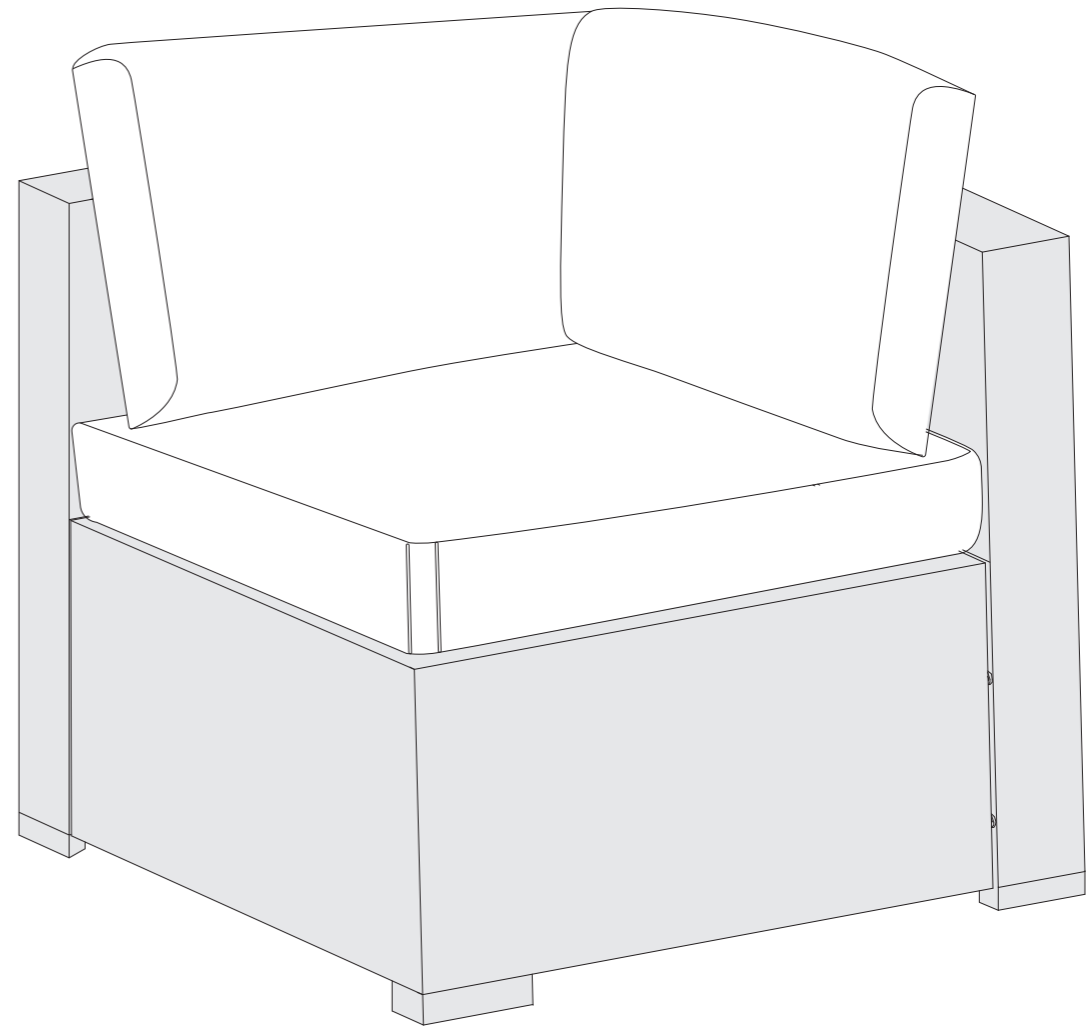

 <p style="text-align: center;">Corner Sofa X2</p>		
Item no.	Reference Image	Qty.
A		X2
B		X2
C		X2
D		X2

Item no.	Reference Image	Qty.
		X2
	 63x32x8cm	X2
	 50x32x8cm	X2
		X2
X	 M6X35mm	X26
Y	 M6 Flat Washer	X26
Z		X8
T	 Installation tool	X1

Z 8pcs

6

5
X2

2pcs 2pcs 2pcs

6
X2

Installation Completed

 <p style="text-align: center;">Coffee Table X1</p>		
Item no.	Reference Image	Qty.
J		X1
K		X2
L		X2

Item no.	Reference Image	Qty.
M		X1
X	 M6X35mm	X12
Y	 M6 Flat Washer	X12
Z		X4