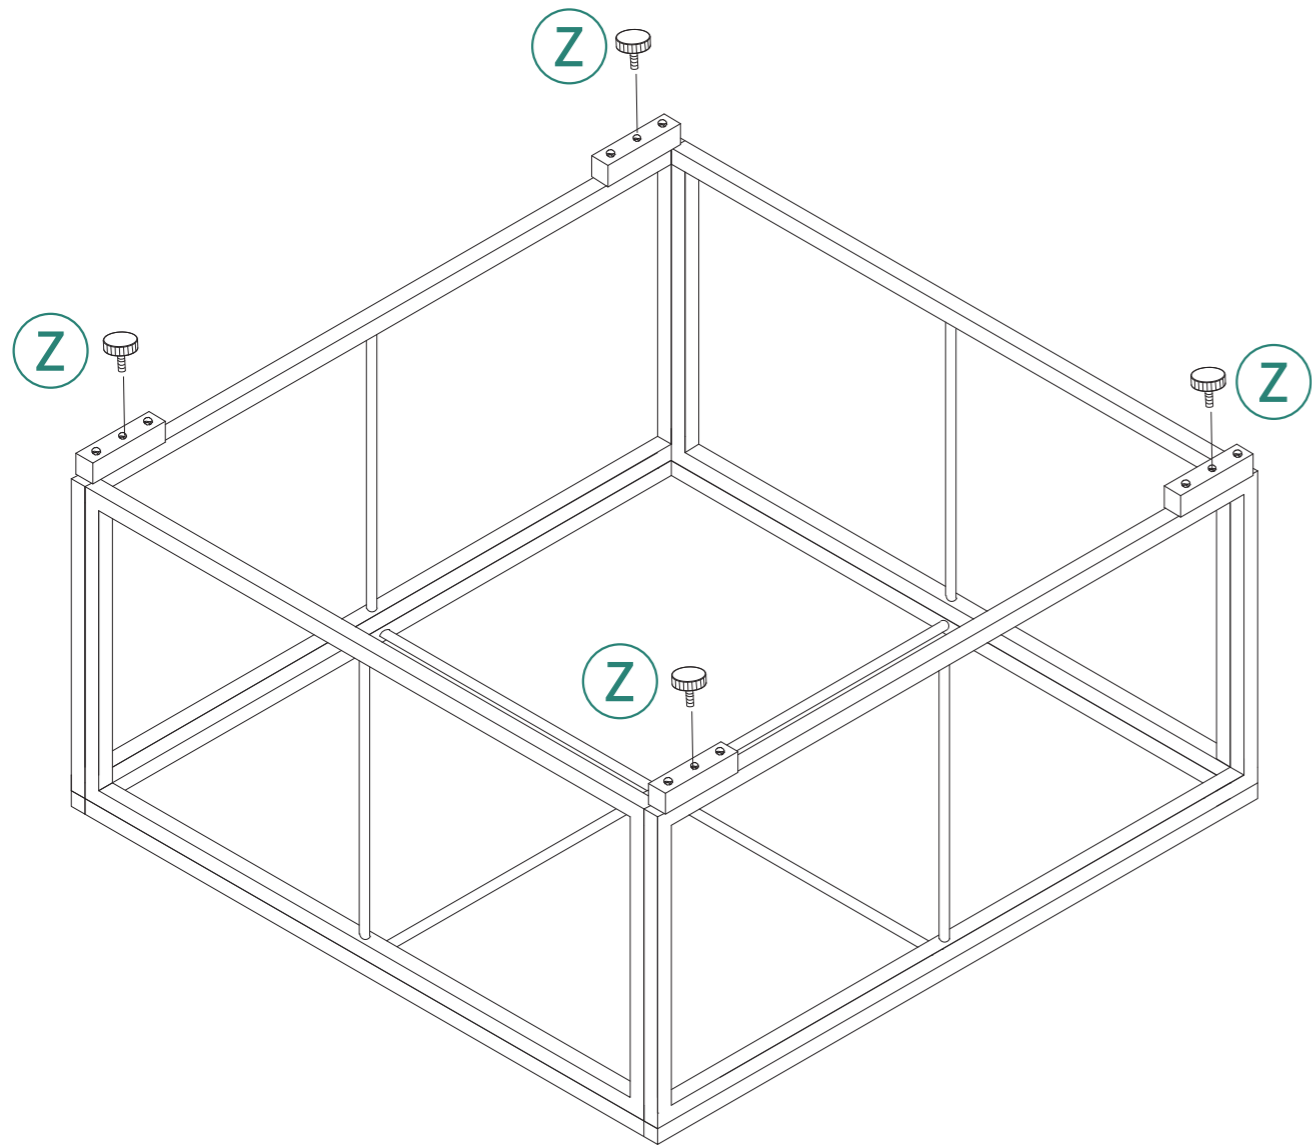

 <p style="text-align: center;">Corner Sofa X2</p>		
Item no.	Reference Image	Qty.
A		X2
B		X2
C		X2
D		X2

Item no.	Reference Image	Qty.
		X2
	 63x32x8cm	X2
	 50x32x8cm	X2
		X2
X	 M6X35mm	X26
Y	 M6 Flat Washer	X26
Z		X8
T	 Installation tool	X1

1

Ⓚ2pcs Ⓛ2pcs Ⓧ8pcs Ⓨ8pcs

11

2

ⓙ1pc Ⓧ4pcs Ⓨ4pcs

12

3  **Z** 4pcs

13

Item no.	Reference Image	Qty.
D		X2
		X2
		X2
X	 M6X35mm	X12
Y	 M6 Flat Washer	X12
Z		X4

1

Ⓔ1pc

Ⓕ1pc

Ⓖ2pcs

Ⓗ2pcs

2

ⓓ2pcs ⓧ10pcs Ⓨ10pcs