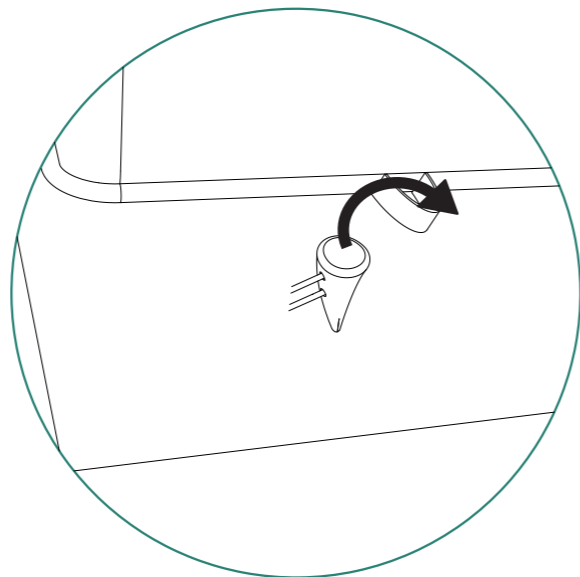

 <p style="text-align: center;">Corner Sofa X2</p>		
Item no.	Reference Image	Qty.
A		X2
B		X2
C		X2
D		X2

Item no.	Reference Image	Qty.
		X2
	 63x32x8cm	X2
	 50x32x8cm	X2
		X2
X	 M6X35mm	X26
Y	 M6 Flat Washer	X26
Z		X8
T	 Installation tool	X1

Z 8pcs

6

5
X2

2pcs 2pcs 2pcs

6
X2

Installation Completed

 <p style="text-align: center;">Coffee Table X1</p>		
Item no.	Reference Image	Qty.
J		X1
K		X2
L		X2

Item no.	Reference Image	Qty.
M		X1
X	 M6X35mm	X12
Y	 M6 Flat Washer	X12
Z		X4

1

Ⓚ2pcs Ⓛ2pcs Ⓧ8pcs Ⓨ8pcs

11

2

ⓙ1pc Ⓧ4pcs Ⓨ4pcs

12

3  **Z** 4pcs

13