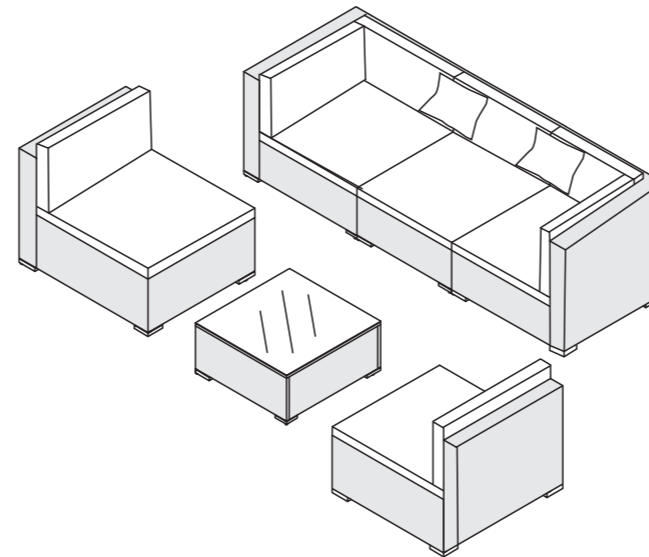

ASSEMBLY INSTRUCTIONS

6-Piece Patio Furniture Set

7-Piece Patio Furniture Set

8-Piece Patio Furniture Set

- ⚠ 1. Assemble product on a flat, clean surface.
- 2. Ensure that all screws are placed in correct positions prior to tightening.
- 3. If a screw cannot be inserted, loosen it and try again. Once all screws are aligned and inserted, tighten them in a crisscross pattern.
- 4. Do not fully tighten all screws until assembly is completed.

 <p style="text-align: center;">Corner Sofa X2</p>		
Item no.	Reference Image	Qty.
A		X2
B		X2
C		X2
D		X2

Item no.	Reference Image	Qty.
		X2
	 63x32x8cm	X2
	 50x32x8cm	X2
		X2
X	 M6X35mm	X26
Y	 M6 Flat Washer	X26
Z		X8
T	 Installation tool	X1

1
X2

(A) 2pcs (B) 2pcs (X) 4pcs (Y) 4pcs

2
X2

(C) 2pcs (X) 12pcs (Y) 12pcs

3
X2

D 2pcs X 10pcs Y 10pcs

5

4
X2