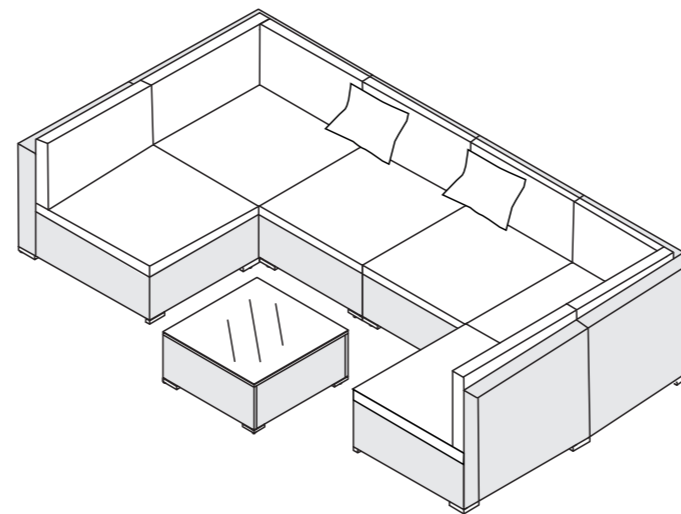

ASSEMBLY INSTRUCTIONS

6-Piece Patio Furniture Set

7-Piece Patio Furniture Set

8-Piece Patio Furniture Set

- ⚠ 1. Assemble product on a flat, clean surface.
- 2. Ensure that all screws are placed in correct positions prior to tightening.
- 3. If a screw cannot be inserted, loosen it and try again. Once all screws are aligned and inserted, tighten them in a crisscross pattern.
- 4. Do not fully tighten all screws until assembly is completed.

 <p style="text-align: center;">Corner Sofa X2</p>		
Item no.	Reference Image	Qty.
A		X2
B		X2
C		X2
D		X2

Item no.	Reference Image	Qty.
		X2
	 63x32x8cm	X2
	 50x32x8cm	X2
		X2
X	 M6X35mm	X26
Y	 M6 Flat Washer	X26
Z		X8
T	 Installation tool	X1

1
X2

(A) 2pcs (B) 2pcs (X) 4pcs (Y) 4pcs

2
X2

(C) 2pcs (X) 12pcs (Y) 12pcs

3
X2

D 2pcs X 10pcs Y 10pcs

5

4
X2