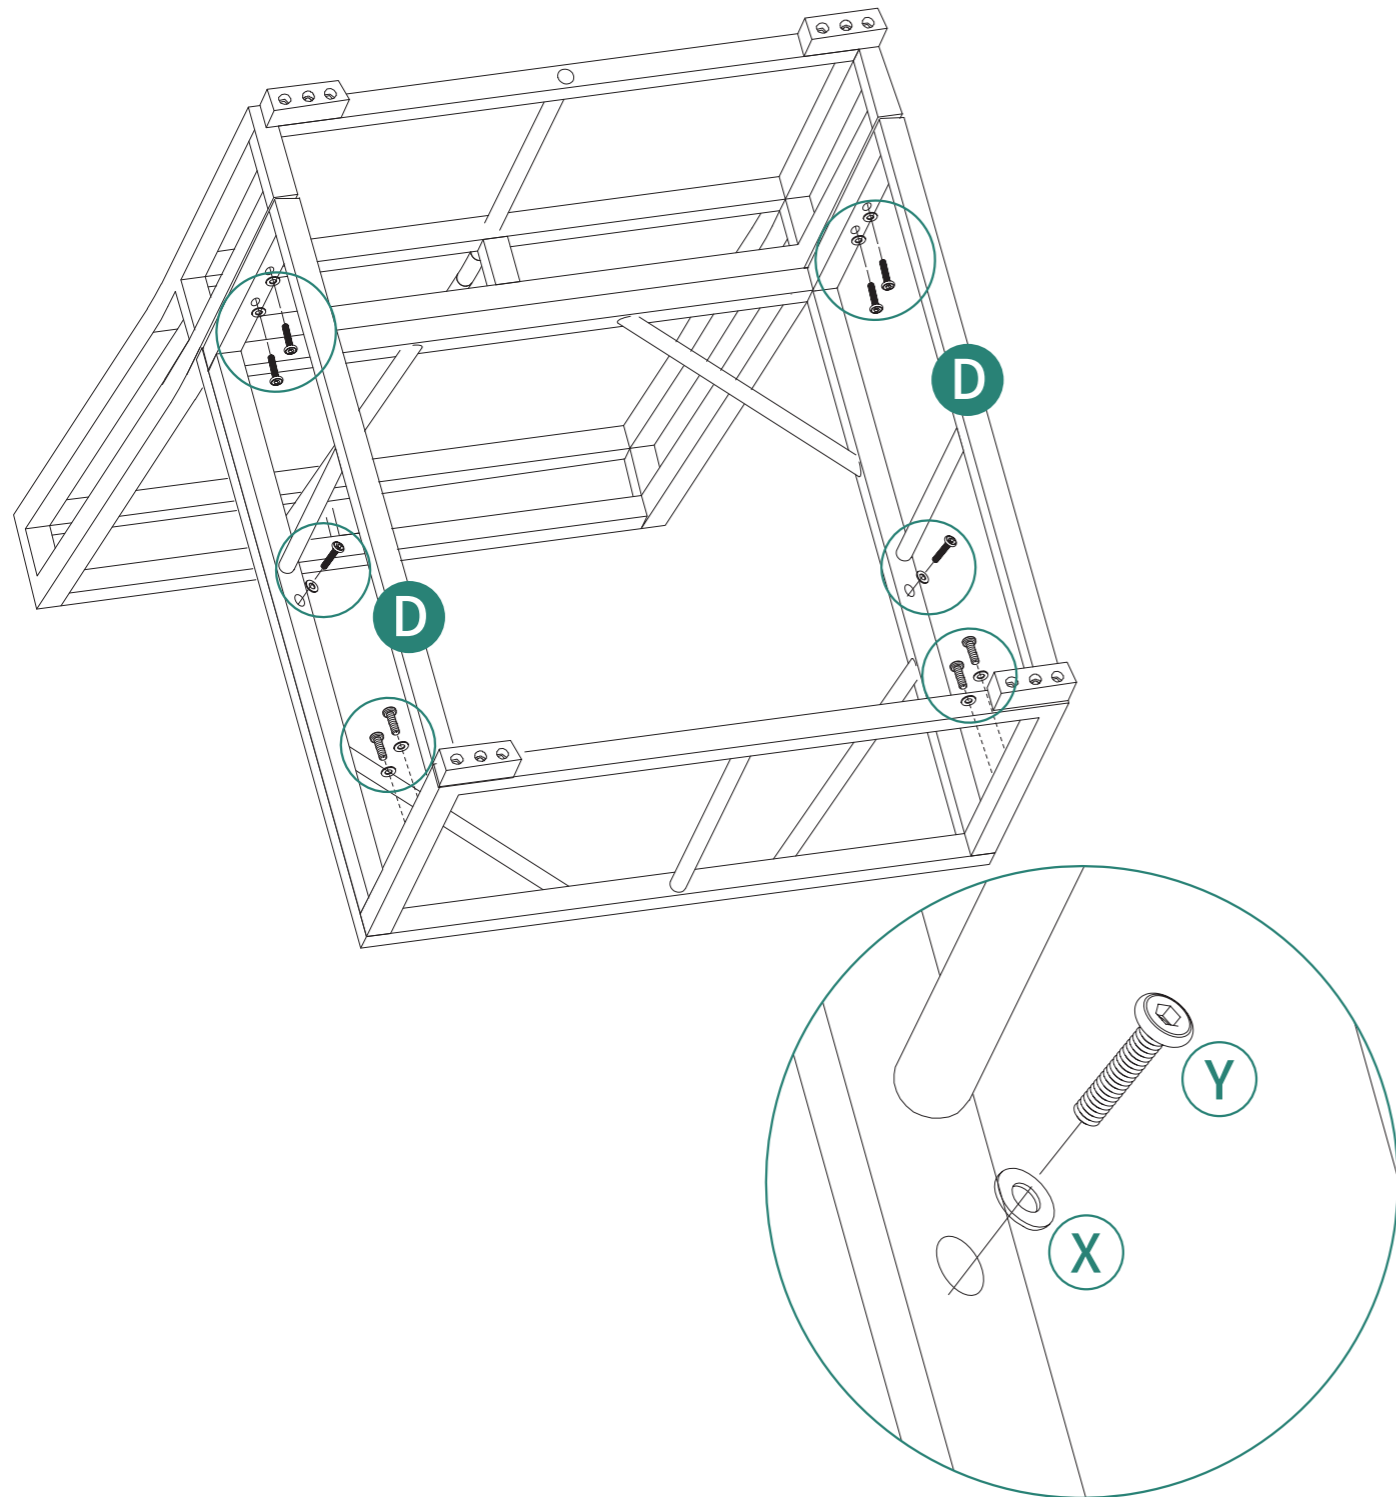

Item no.	Reference Image	Qty.
D		X2
		X2
		X2
X	 M6X35mm	X12
Y	 M6 Flat Washer	X12
Z		X4

1

Ⓔ1pc

Ⓕ1pc

Ⓖ2pcs

Ⓗ2pcs

2

ⓓ2pcs ⓧ10pcs Ⓨ10pcs

3

Ⓩ4pcs

4

1pc

1pc

Installation Completed

5

6-piece outdoor furniture set contains 4 clips
7-piece outdoor furniture set contains 10 clips
8-piece outdoor furniture set contains 8 clips