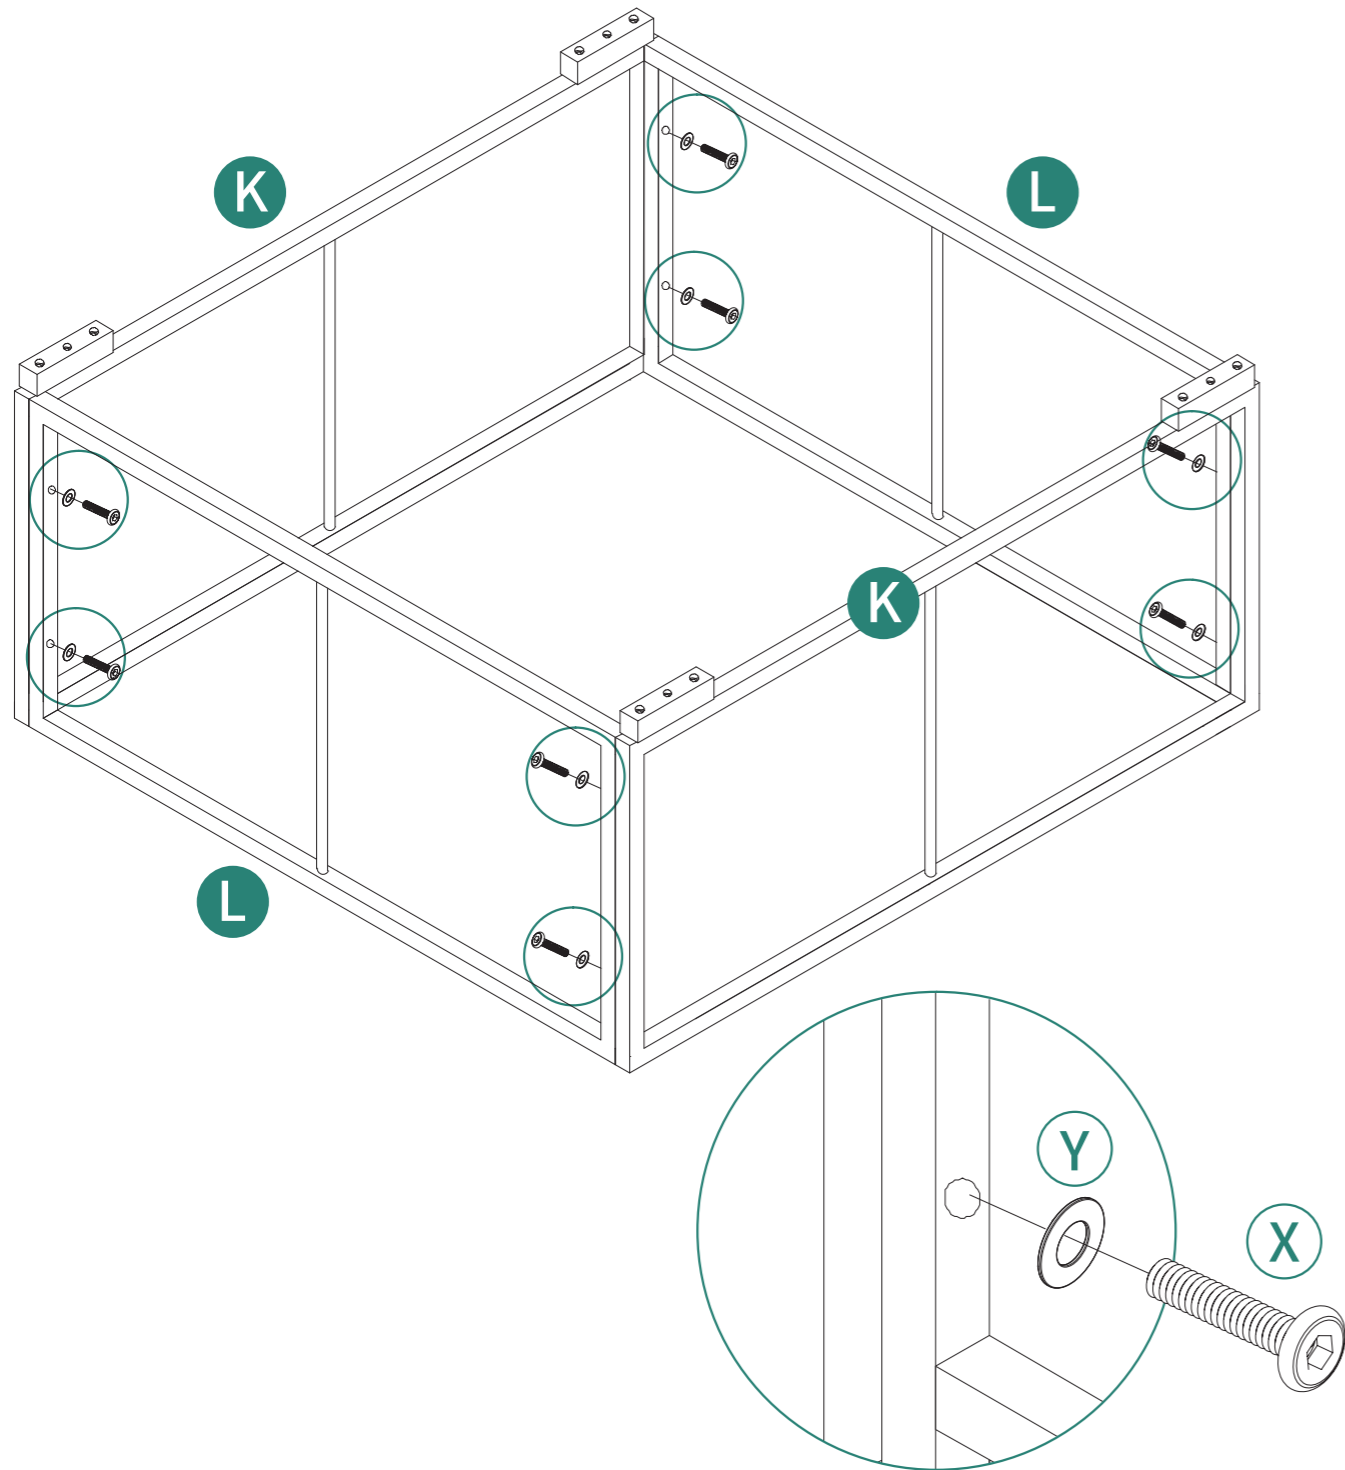

 <p style="text-align: center;">Corner Sofa X2</p>		
Item no.	Reference Image	Qty.
A		X2
B		X2
C		X2
D		X2

Item no.	Reference Image	Qty.
		X2
	 63x32x8cm	X2
	 50x32x8cm	X2
		X2
X	 M6X35mm	X26
Y	 M6 Flat Washer	X26
Z		X8
T	 Installation tool	X1

Z 8pcs

6

5
X2

2pcs 2pcs 2pcs

6
X2

Installation Completed

 <p style="text-align: center;">Coffee Table X1</p>		
Item no.	Reference Image	Qty.
J		X1
K		X2
L		X2

Item no.	Reference Image	Qty.
M		X1
X	 M6X35mm	X12
Y	 M6 Flat Washer	X12
Z		X4

1

Ⓚ2pcs Ⓛ2pcs Ⓧ8pcs Ⓨ8pcs

11

2

ⓙ1pc Ⓧ4pcs Ⓨ4pcs

12

3  **Z** 4pcs

13