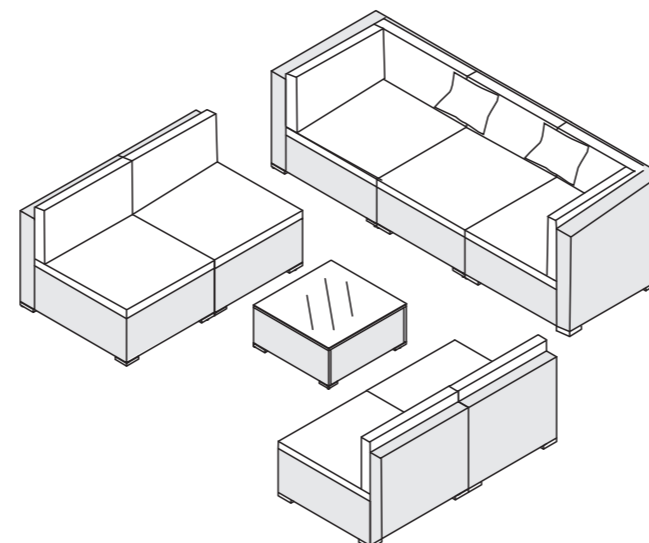

ASSEMBLY INSTRUCTIONS

6-Piece Patio Furniture Set

7-Piece Patio Furniture Set

8-Piece Patio Furniture Set

- ⚠ 1. Assemble product on a flat, clean surface.
- 2. Ensure that all screws are placed in correct positions prior to tightening.
- 3. If a screw cannot be inserted, loosen it and try again. Once all screws are aligned and inserted, tighten them in a crisscross pattern.
- 4. Do not fully tighten all screws until assembly is completed.

 <p style="text-align: center;">Corner Sofa X2</p>		
Item no.	Reference Image	Qty.
A		X2
B		X2
C		X2
D		X2

Item no.	Reference Image	Qty.
		X2
	 63x32x8cm	X2
	 50x32x8cm	X2
		X2
X	 M6X35mm	X26
Y	 M6 Flat Washer	X26
Z		X8
T	 Installation tool	X1

1
X2

(A) 2pcs (B) 2pcs (X) 4pcs (Y) 4pcs

2
X2

(C) 2pcs (X) 12pcs (Y) 12pcs

3
X2

D 2pcs X 10pcs Y 10pcs

5

4
X2

Z 8pcs

6

5
X2

2pcs 2pcs 2pcs

6
X2

Installation Completed

 <p style="text-align: center;">Coffee Table X1</p>		
Item no.	Reference Image	Qty.
J		X1
K		X2
L		X2

Item no.	Reference Image	Qty.
M		X1
X	 M6X35mm	X12
Y	 M6 Flat Washer	X12
Z		X4