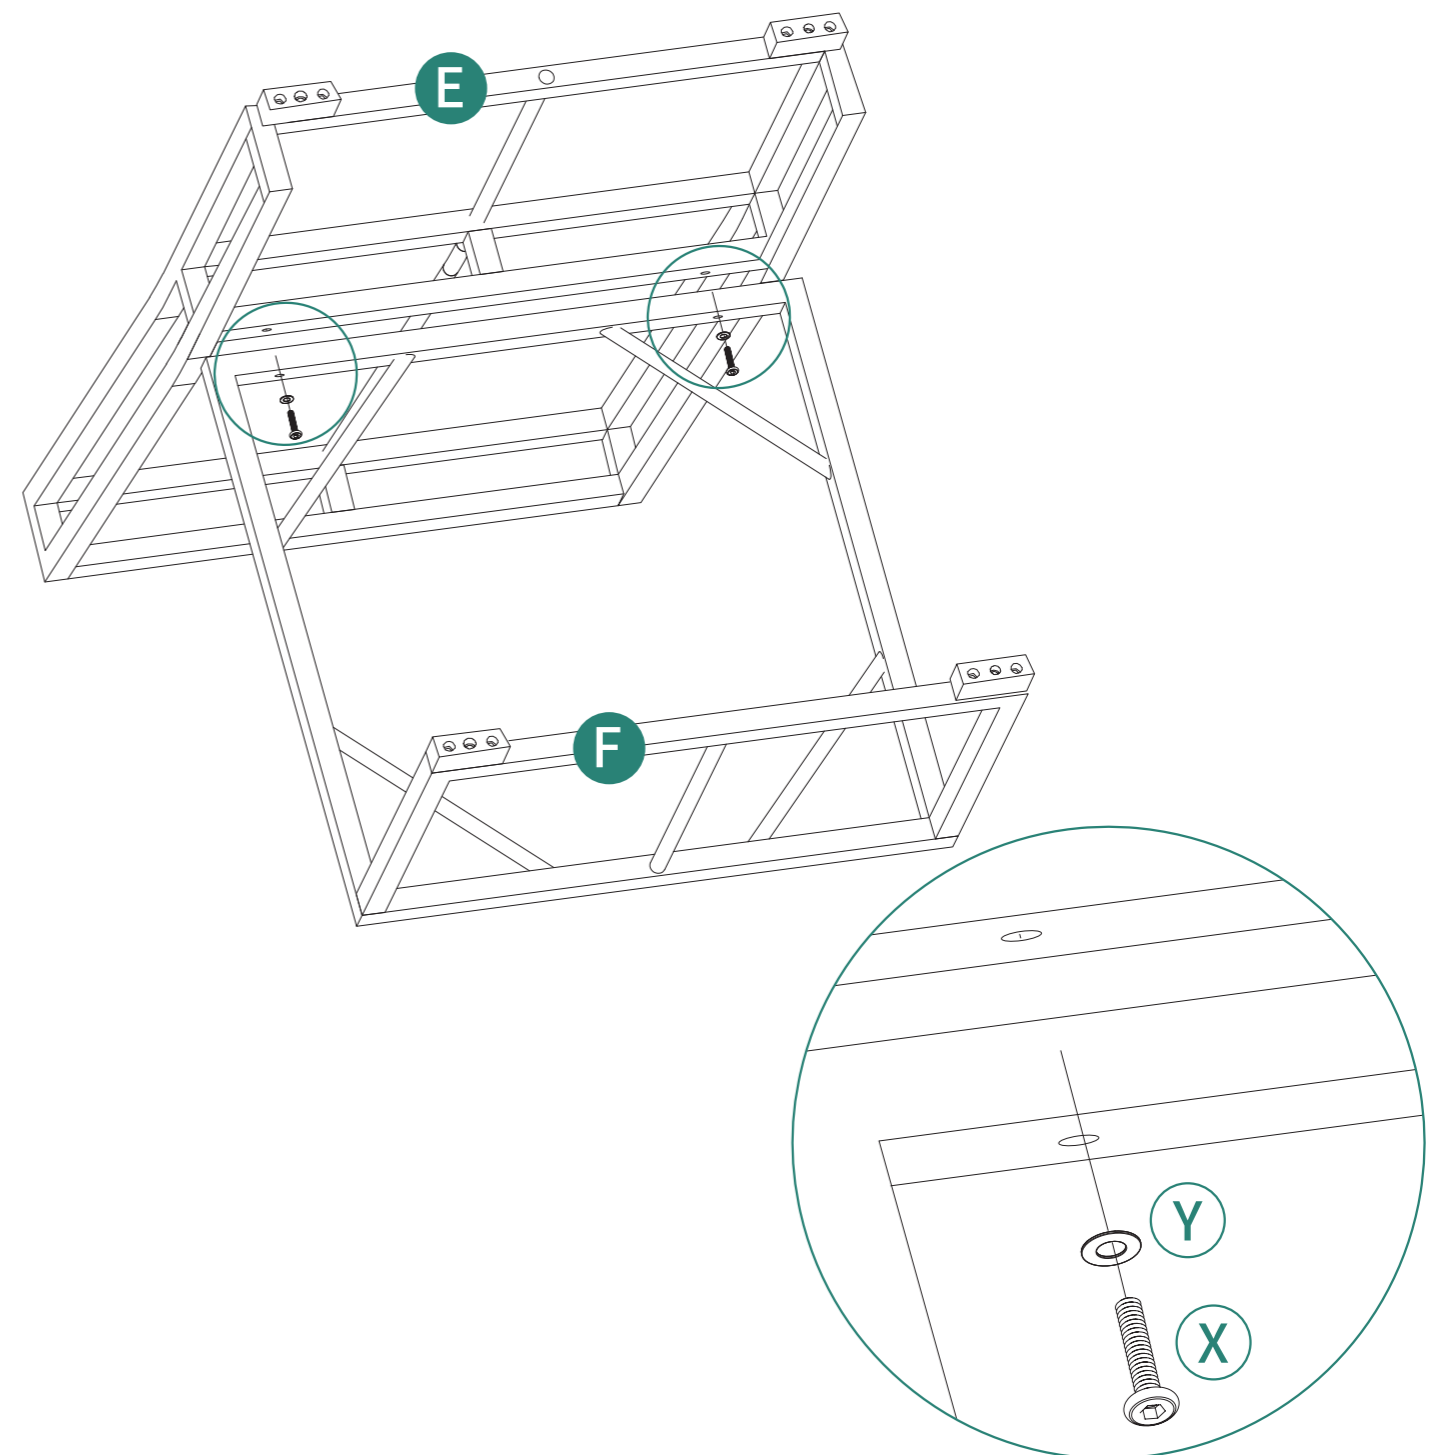

Item no.	Reference Image	Qty.
D		X2
		X2
		X2
X	 M6X35mm	X12
Y	 M6 Flat Washer	X12
Z		X4

1

Ⓔ1pc

Ⓕ1pc

Ⓖ2pcs

Ⓗ2pcs

2

ⓓ2pcs ⓧ10pcs Ⓨ10pcs

3

Ⓩ4pcs

4

1pc

1pc

Installation Completed

5

6-piece outdoor furniture set contains 4 clips
7-piece outdoor furniture set contains 10 clips
8-piece outdoor furniture set contains 8 clips