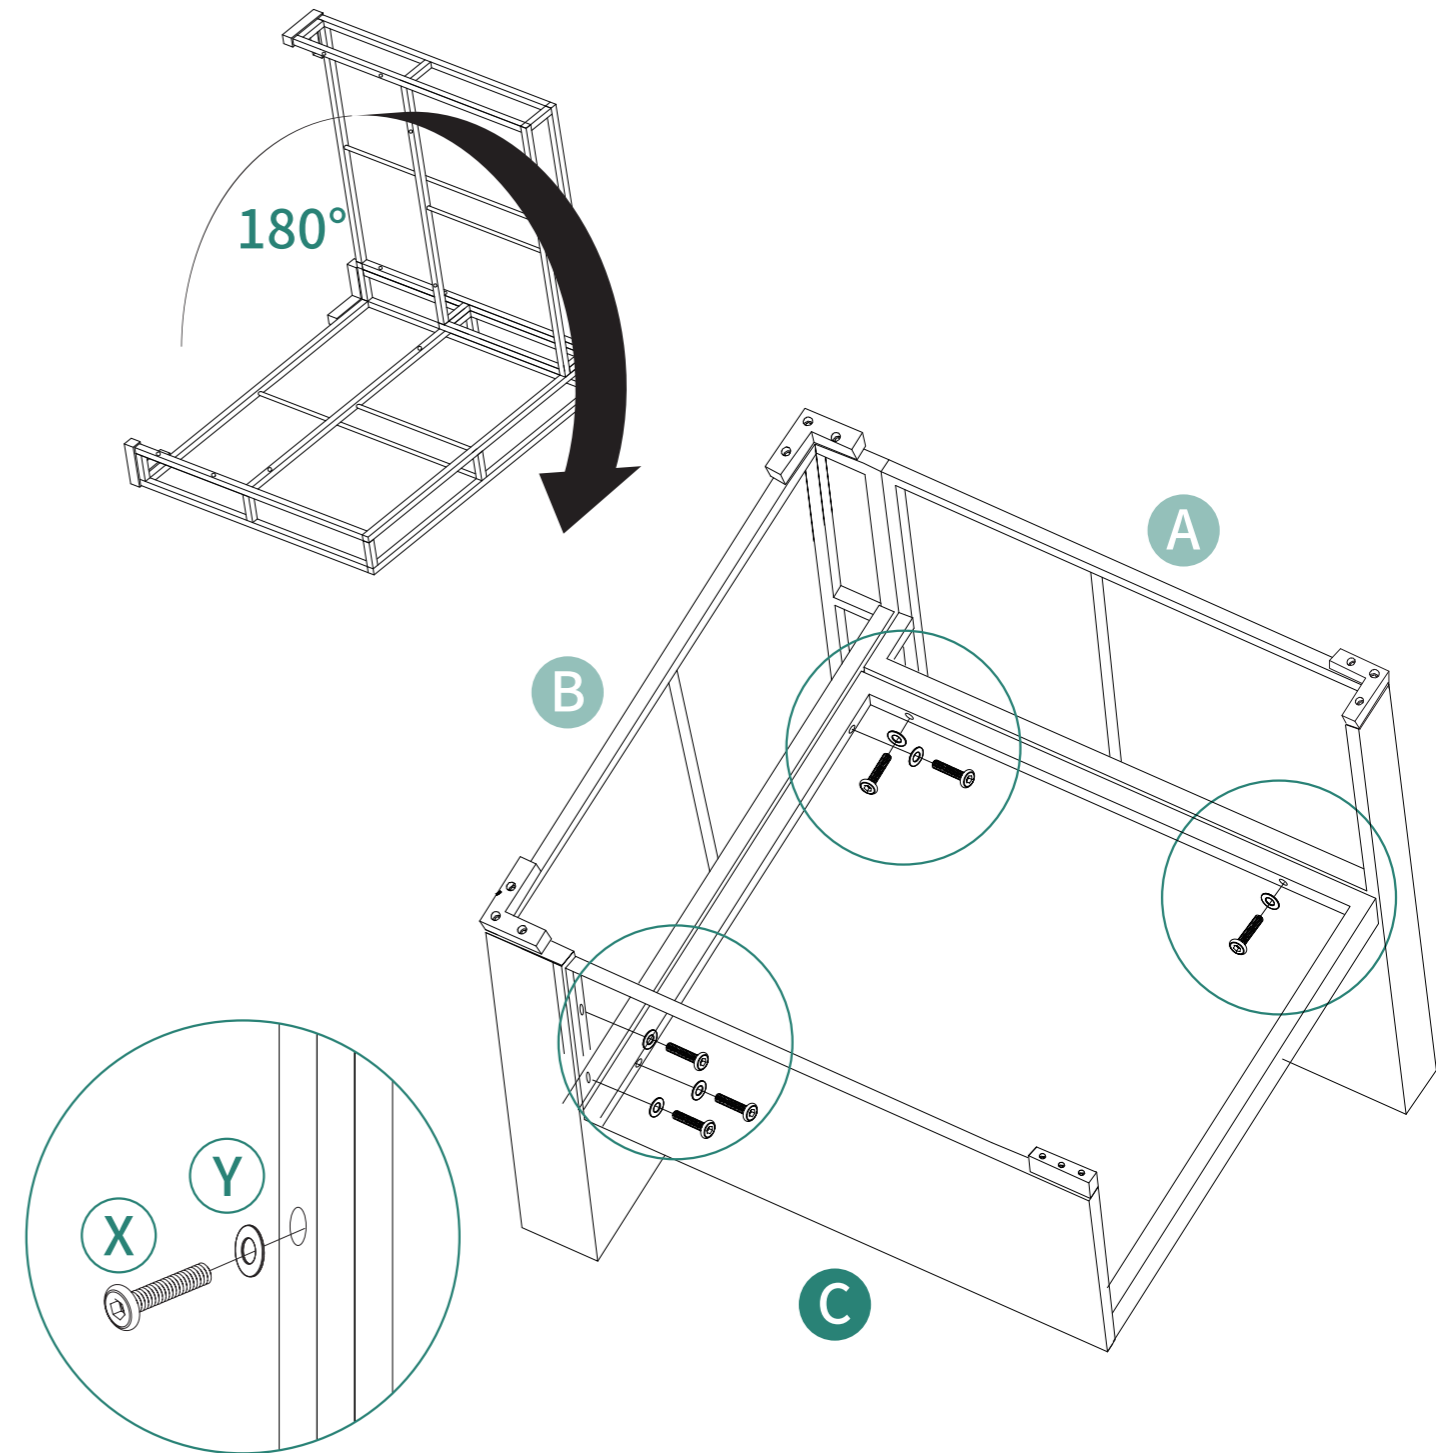

ASSEMBLY INSTRUCTIONS

6-Piece Patio Furniture Set

7-Piece Patio Furniture Set

8-Piece Patio Furniture Set

- ⚠ 1. Assemble product on a flat, clean surface.
- 2. Ensure that all screws are placed in correct positions prior to tightening.
- 3. If a screw cannot be inserted, loosen it and try again. Once all screws are aligned and inserted, tighten them in a crisscross pattern.
- 4. Do not fully tighten all screws until assembly is completed.

 <p style="text-align: center;">Corner Sofa X2</p>		
Item no.	Reference Image	Qty.
A		X2
B		X2
C		X2
D		X2

Item no.	Reference Image	Qty.
		X2
	 63x32x8cm	X2
	 50x32x8cm	X2
		X2
X	 M6X35mm	X26
Y	 M6 Flat Washer	X26
Z		X8
T	 Installation tool	X1

1
X2

(A) 2pcs (B) 2pcs (X) 4pcs (Y) 4pcs

2
X2

(C) 2pcs (X) 12pcs (Y) 12pcs

3
X2

D 2pcs X 10pcs Y 10pcs

5

4
X2

Z 8pcs

6

5
X2

2pcs 2pcs 2pcs

6
X2

Installation Completed

 <p style="text-align: center;">Coffee Table X1</p>		
Item no.	Reference Image	Qty.
J		X1
K		X2
L		X2

Item no.	Reference Image	Qty.
M		X1
X	 M6X35mm	X12
Y	 M6 Flat Washer	X12
Z		X4