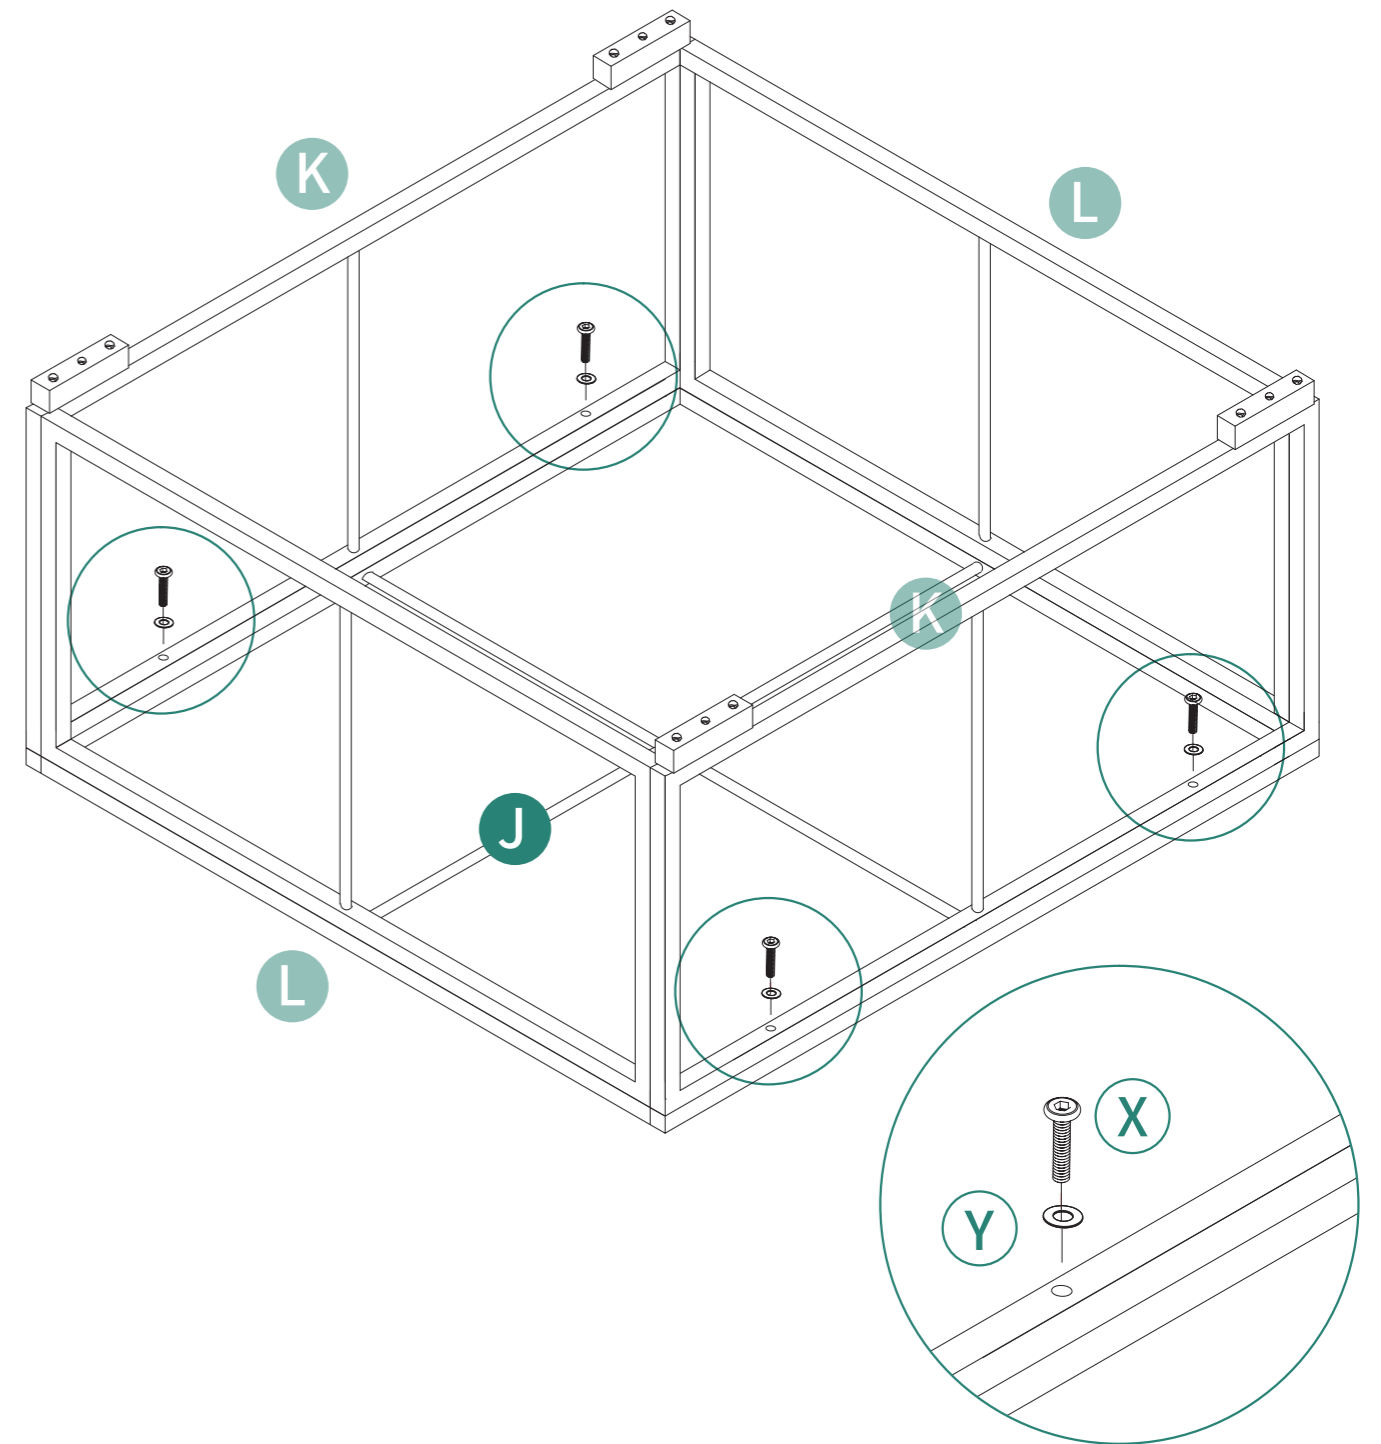

 <p style="text-align: center;">Corner Sofa X2</p>		
Item no.	Reference Image	Qty.
A		X2
B		X2
C		X2
D		X2

Item no.	Reference Image	Qty.
		X2
	 63x32x8cm	X2
	 50x32x8cm	X2
		X2
X	 M6X35mm	X26
Y	 M6 Flat Washer	X26
Z		X8
T	 Installation tool	X1

Z 8pcs

6

5
X2

2pcs 2pcs 2pcs

6
X2

Installation Completed

 <p style="text-align: center;">Coffee Table X1</p>		
Item no.	Reference Image	Qty.
J		X1
K		X2
L		X2

Item no.	Reference Image	Qty.
M		X1
X	 M6X35mm	X12
Y	 M6 Flat Washer	X12
Z		X4

1

Ⓚ2pcs Ⓛ2pcs Ⓧ8pcs Ⓨ8pcs

11

2

ⓙ1pc Ⓧ4pcs Ⓨ4pcs

12

3  **Z** 4pcs

13

Item no.	Reference Image	Qty.
D		X2
		X2
		X2
X	 M6X35mm	X12
Y	 M6 Flat Washer	X12
Z		X4

1

Ⓔ1pc

Ⓕ1pc

Ⓖ2pcs

Ⓗ2pcs

2

ⓓ2pcs ⓧ10pcs Ⓨ10pcs