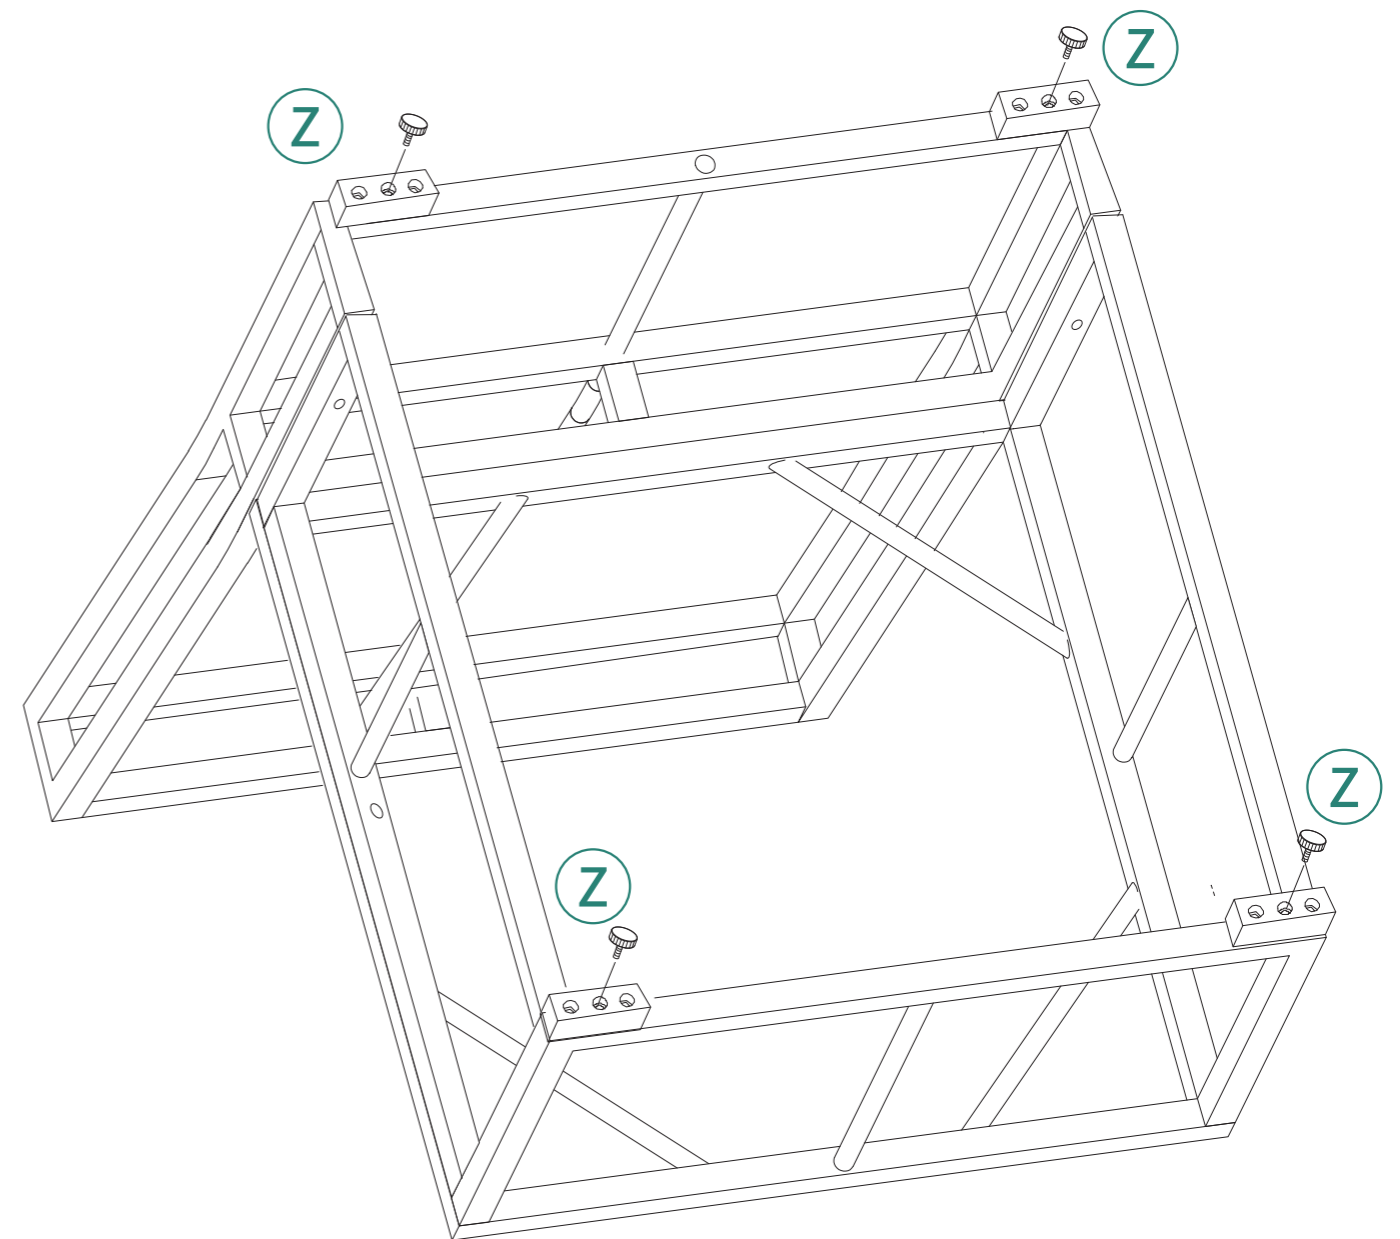

Item no.	Reference Image	Qty.
D		X2
		X2
		X2
X	 M6X35mm	X12
Y	 M6 Flat Washer	X12
Z		X4

1

Ⓔ1pc

Ⓕ1pc

Ⓖ2pcs

Ⓗ2pcs

2

ⓓ2pcs ⓧ10pcs Ⓨ10pcs

3

Ⓩ4pcs

4

1pc

1pc

Installation Completed

5

6-piece outdoor furniture set contains 4 clips
7-piece outdoor furniture set contains 10 clips
8-piece outdoor furniture set contains 8 clips