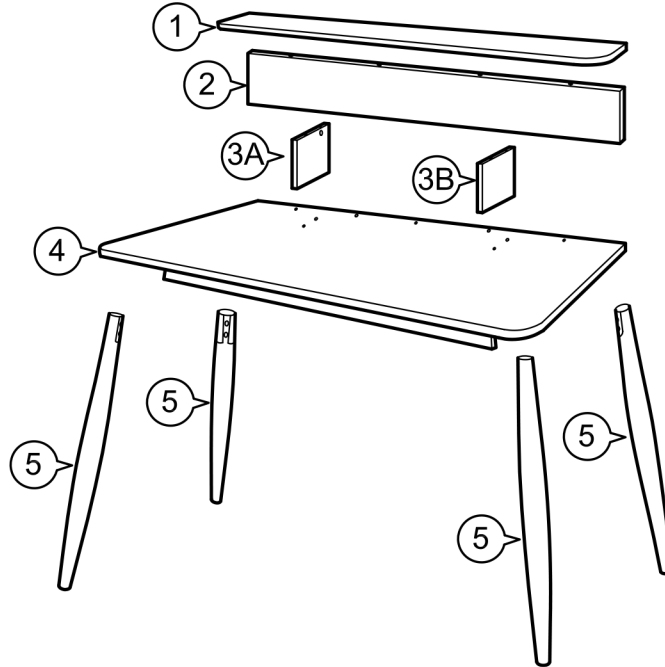

# ASSEMBLY INSTRUCTIONS

Item : Times Desk

2 Persons

Not Provided

## Part List :

## Hardware List

A	M6 x 65mm = 8	C	1/4"x 19mm = 8	E	24mm = 6	G	M8 x 30mm = 6
B	1/4" = 8	D	9mm = 6	F	#8 x 1/4" (BLK) = 5	H	= 1
							
							

1