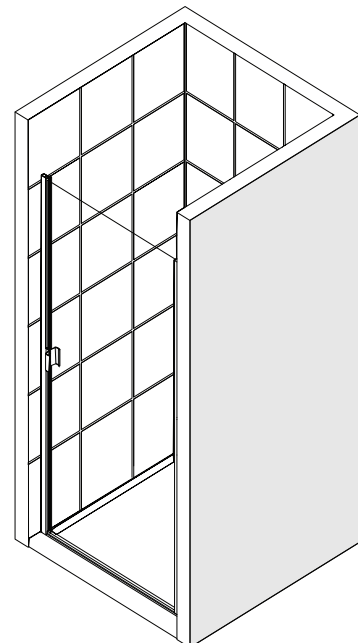

Model SKU#s:

SDA130W690VRR04
SDA130W690VRR06