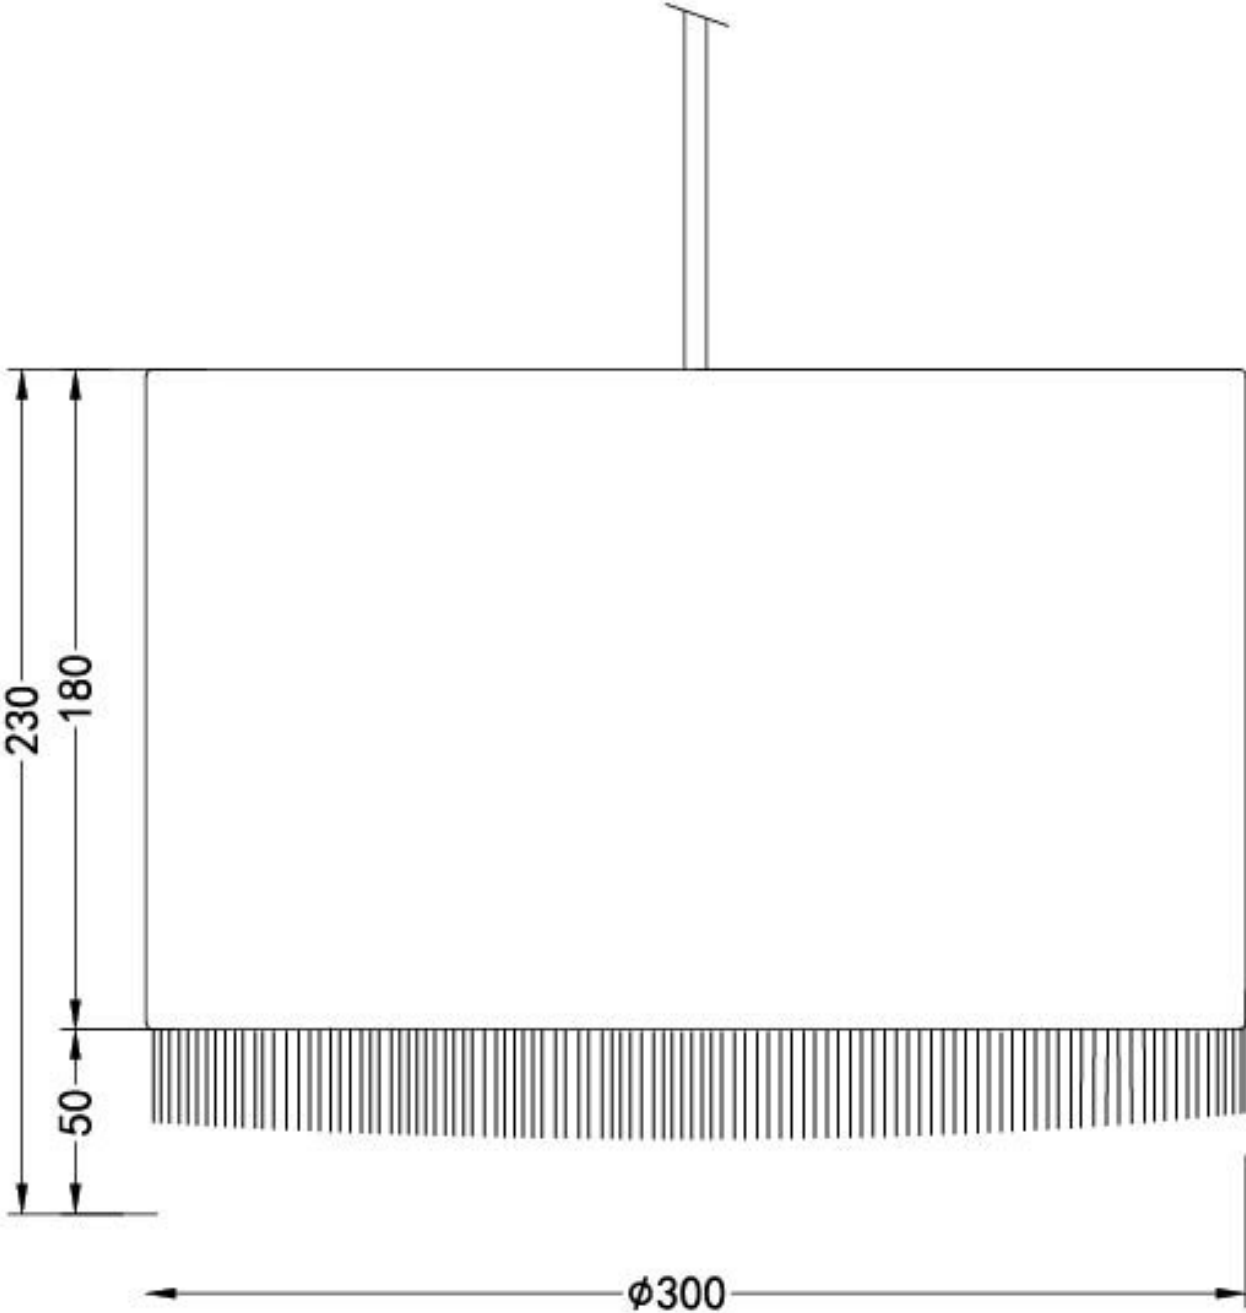

CERTIFICATION

CONTACT