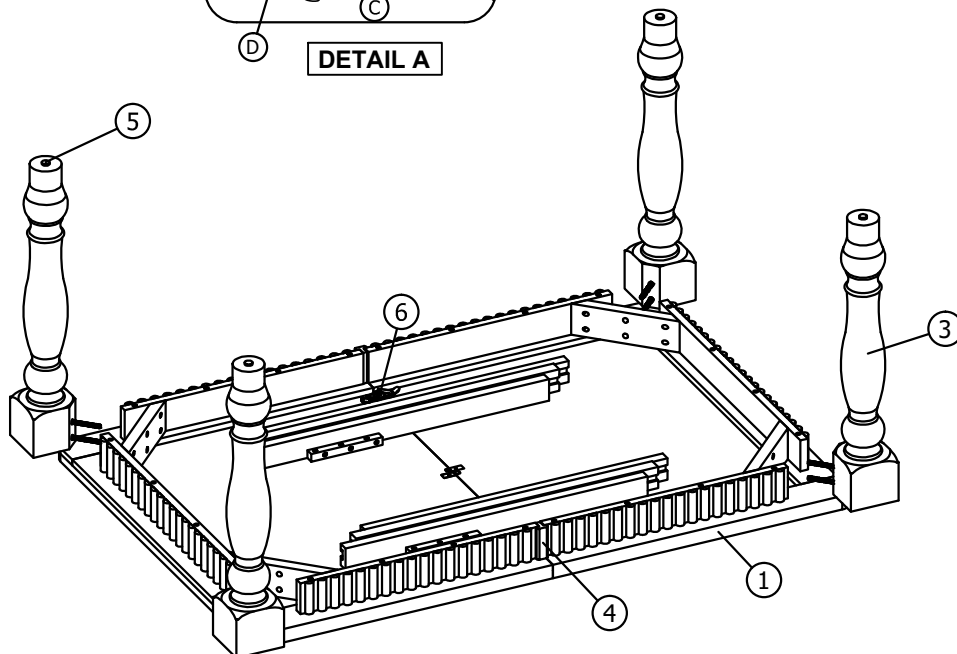

STEP 1

- Carefully lay Table Top upside down on a smooth flat surface to prevent scratches.
- Attach each Leg to each corner of the Table Top as shown in illustration. Insert a Flat Washer, Lock Washer and Nut on to the insert nut of each Leg
- Once all Legs are in place, fully tighten Nuts by turning clockwise using provided Key Wrench until secure. (See Detail A)