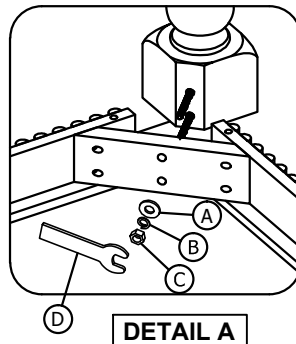

STEP 1

- Carefully lay Table Top upside down on a smooth flat surface to prevent scratches.
- Attach each Leg to each corner of the Table Top as shown in illustration. Insert a Flat Washer, Lock Washer and Nut on to the insert nut of each Leg
- Once all Legs are in place, fully tighten Nuts by turning clockwise using provided Key Wrench until secure. (See Detail A)