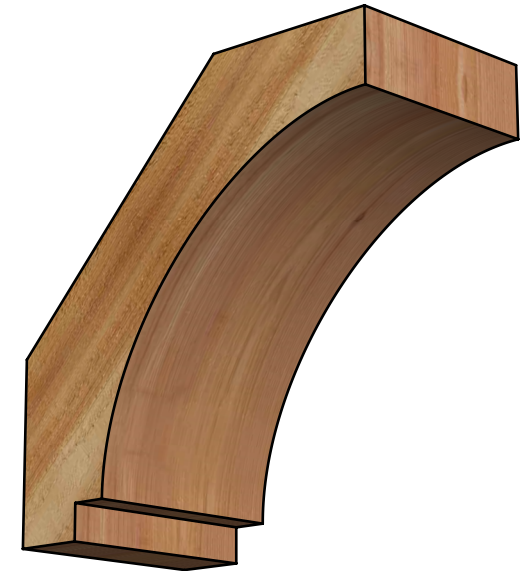

BRC06X12X12IMP00RWR

6"W X 12"D X 12"H IMPERIAL ROUGH SAWN BRACE, WESTERN RED CEDAR

SIDE

FRONT

EKENA MILLWORK
2300 WEST MAIN ST.
CLARKSVILLE, TX 75426
TOLL FREE: 866-607-0453
WWW.EKENAMILLWORK.COM

NOTES

1. INSTALLATION TO BE COMPLETED IN ACCORDANCE WITH MANUFACTURER'S SPECIFICATIONS.
2. DRAWING MAY NOT BE TO SCALE
3. THIS DRAWING IS INTENDED FOR DESIGN AND PLANNING PURPOSES ONLY.
4. ALL INFORMATION CONTAINED HEREIN WAS CURRENT AT THE TIME OF DEVELOPMENT BUT MUST BE REVIEWED AND APPROVED BY THE PRODUCT MANUFACTURER TO BE CONSIDERED ACCURATE.
5. PRODUCTS ARE NOT KILN DRIED. THIS ITEM IS UNIQUE AND WILL CONTAIN THE NATURAL VARIATIONS THAT THE WOOD SPECIES OFFERS. THIS MAY RESULT IN VARIATIONS UP TO 1/4"