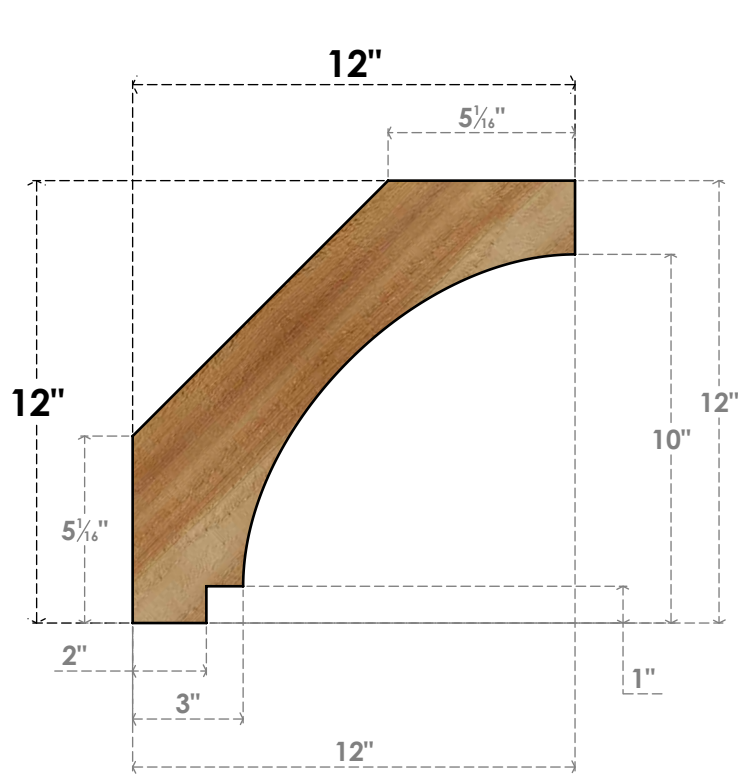

BRC06X12X12IMP00RWR

6"W X 12"D X 12"H IMPERIAL ROUGH SAWN BRACE, WESTERN RED CEDAR

SIDE

FRONT

EKENA MILLWORK
2300 WEST MAIN ST.
CLARKSVILLE, TX 75426
TOLL FREE: 866-607-0453
WWW.EKENAMILLWORK.COM

NOTES

1. INSTALLATION TO BE COMPLETED IN ACCORDANCE WITH MANUFACTURER'S SPECIFICATIONS.
2. DRAWING MAY NOT BE TO SCALE
3. THIS DRAWING IS INTENDED FOR DESIGN AND PLANNING PURPOSES ONLY.
4. ALL INFORMATION CONTAINED HEREIN WAS CURRENT AT THE TIME OF DEVELOPMENT BUT MUST BE REVIEWED AND APPROVED BY THE PRODUCT MANUFACTURER TO BE CONSIDERED ACCURATE.
5. PRODUCTS ARE NOT KILN DRIED. THIS ITEM IS UNIQUE AND WILL CONTAIN THE NATURAL VARIATIONS THAT THE WOOD SPECIES OFFERS. THIS MAY RESULT IN VARIATIONS UP TO 1/4"