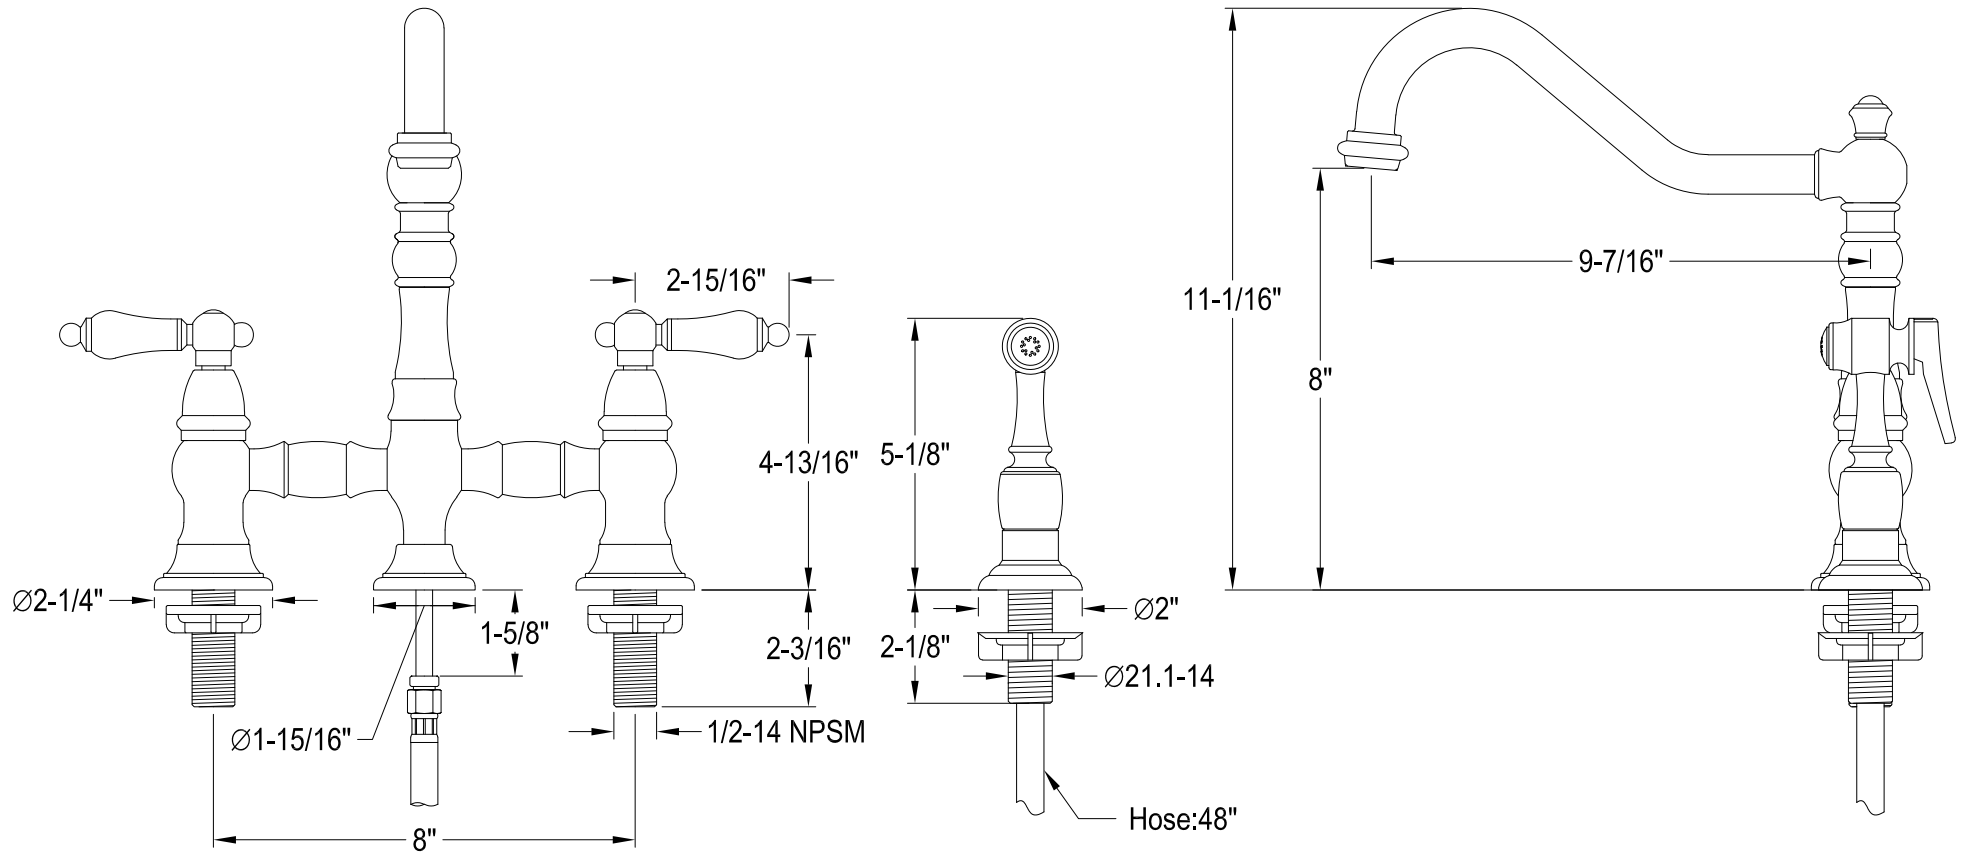

KS3270,1,2,3,5,6,7,8PKLBS

Twin Handles 8" Deck Mount Kitchen Faucet With Brass Sprayer

Ref# KS3270,1,2,3,5,6,7,8PKLBS | 2019-11-A

Ref# KS3270,1,2,3,5,6,7,8* | 2018-03-A