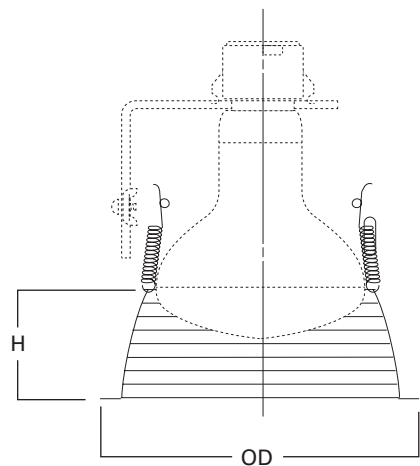

DESCRIPTION

Coilex® Baffle trim in the 6" trim family for use in recessed downlighting.

Catalog #		Type
Project		
Comments		Date
Prepared by		

SPECIFICATION FEATURES

Black or white phenolic coilex baffle with separate metal ring. Uses coil spring retention. Trim available in a variety of finishes.

Lamp Listings - Incandescent

H7T	65W BR30, 75W R30, 75W PAR30
H7TCP	
H7RT	65W BR30, 75W R30, 75W PAR30, 75W PAR30L

H7ICAT	45W PAR38, 50W PAR30, 65W BR30, 75W R30, 75W PAR30L
H7ICT	
H7RICAT	
H7RICT	

H7UICAT	65W BR30, 75W R30, 75W PAR30, 75W PAR30L, 90W PAR38, 90W BR40, 100W, R40
H7UICT	

310W, P, SN, TBZ
Height: 3-1/16" [78mm]
Outside Diameter: 7-1/4" [184mm]

310WG, PG
Height: 3-1/16" [78mm]
Outside Diameter: 8" [203mm]

ORDERING INFORMATION

Trim	Finish	Accessories
<input type="text"/>	<input type="text"/>	<input type="text"/>
310 = 6" Coilex baffle	W = White trim ring with white baffle P = Black trim ring with black baffle SN = Satin nickel trim ring with black baffle TBZ = Tuscan bronze trim ring with black baffle	OT403P = 6" Oversize trim ring - white Designer/Replacement Trim Rings TRM6P = 6" White metal TRM6C = 6" Chrome TRM6SN = 6" Satin nickel TRM6TBZ = 6" Tuscan bronze TRM6MB = 6" Black metal TRM7MB = 6" Black plastic