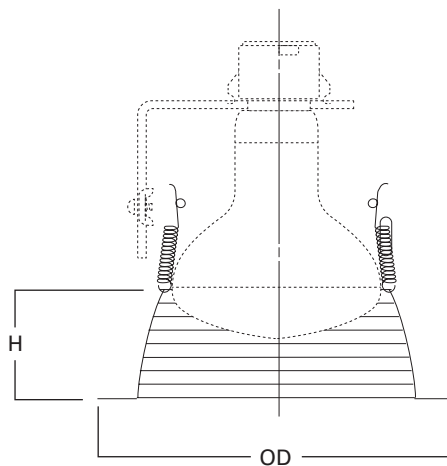

Lamp Listings - GU24

H724ICAT	CF15/R30/GU24
H724ICATL	
H724RICAT	CF13/GU24 (spiral)
H724RICATL	

Lamp Listings - Incandescent

H27ICAT	50W PAR30, 65W BR30, 75W PAR30L
H27ICT	
H27RICAT	
H27RICT	
H27RT	65W BR30, 75W R30, 75W PAR30, 75W PAR30L
H27T	

310W, P, SN, TBZ
Height: 3-1/16" [78mm]
Outside Diameter: 7-1/4" [184mm]

310WG, PG
Height: 3-1/16" [78mm]
Outside Diameter: 8" [203mm]

ORDERING INFORMATION

Trim	Finish	Accessories
<input type="text"/>	<input type="text"/>	<input type="text"/>
310 = 6" Coilex baffle	W = White trim ring with white baffle P = Black trim ring with black baffle SN = Satin nickel trim ring with black baffle TBZ = Tuscan bronze trim ring with black baffle	OT403P = 6" Oversize trim ring - white Designer/Replacement Trim Rings TRM6P = 6" White metal TRM6C = 6" Chrome TRM6SN = 6" Satin nickel TRM6TBZ = 6" Tuscan bronze TRM6MB = 6" Black metal TRM7MB = 6" Black plastic