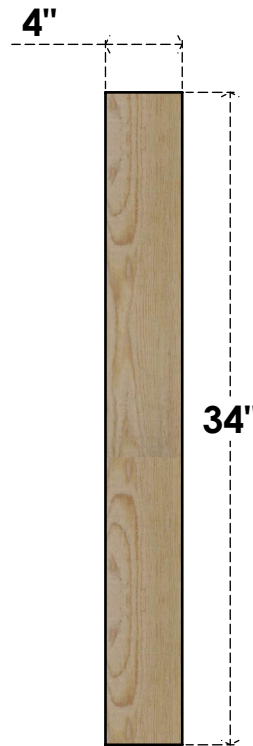

BRC04X26X34TRA00RDF

4"W X 26"D X 34"H TRADITIONAL ROUGH SAWN BRACE, DOUGLAS FIR

SIDE

FRONT

EKENA MILLWORK
 2300 WEST MAIN ST.
 CLARKSVILLE, TX 75426
 TOLL FREE: 866-607-0453
 WWW.EKENAMILLWORK.COM

NOTES

1. INSTALLATION TO BE COMPLETED IN ACCORDANCE WITH MANUFACTURER'S SPECIFICATIONS.
2. DRAWING MAY NOT BE TO SCALE
3. THIS DRAWING IS INTENDED FOR DESIGN AND PLANNING PURPOSES ONLY.
4. ALL INFORMATION CONTAINED HEREIN WAS CURRENT AT THE TIME OF DEVELOPMENT BUT MUST BE REVIEWED AND APPROVED BY THE PRODUCT MANUFACTURER TO BE CONSIDERED ACCURATE.
5. PRODUCTS ARE NOT KILN DRIED. THIS ITEM IS UNIQUE AND WILL CONTAIN THE NATURAL VARIATIONS THAT THE WOOD SPECIES OFFERS. THIS MAY RESULT IN VARIATIONS UP TO 1/4"