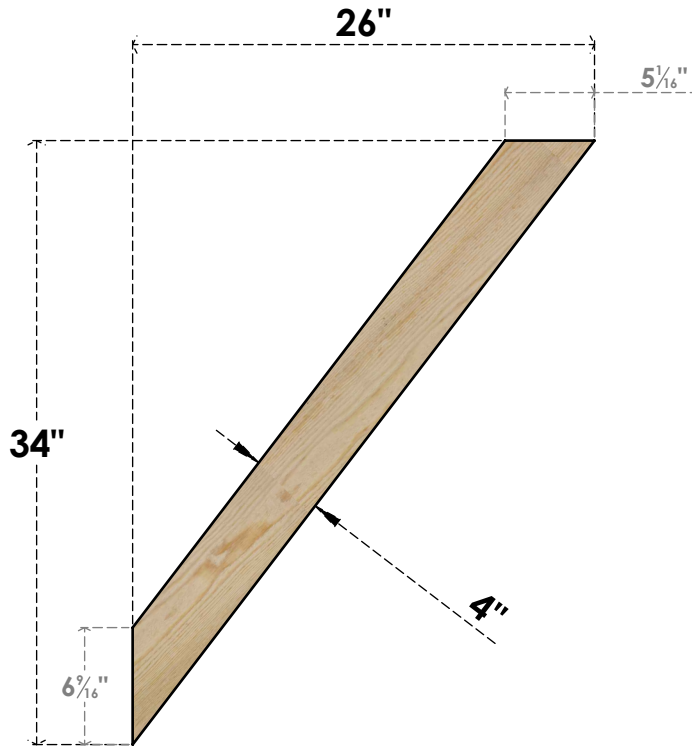

BRC04X26X34TRA00RDF

4"W X 26"D X 34"H TRADITIONAL ROUGH SAWN BRACE, DOUGLAS FIR

SIDE

FRONT

EKENA MILLWORK
 2300 WEST MAIN ST.
 CLARKSVILLE, TX 75426
 TOLL FREE: 866-607-0453
 WWW.EKENAMILLWORK.COM

NOTES

1. INSTALLATION TO BE COMPLETED IN ACCORDANCE WITH MANUFACTURER'S SPECIFICATIONS.
2. DRAWING MAY NOT BE TO SCALE
3. THIS DRAWING IS INTENDED FOR DESIGN AND PLANNING PURPOSES ONLY.
4. ALL INFORMATION CONTAINED HEREIN WAS CURRENT AT THE TIME OF DEVELOPMENT BUT MUST BE REVIEWED AND APPROVED BY THE PRODUCT MANUFACTURER TO BE CONSIDERED ACCURATE.
5. PRODUCTS ARE NOT KILN DRIED. THIS ITEM IS UNIQUE AND WILL CONTAIN THE NATURAL VARIATIONS THAT THE WOOD SPECIES OFFERS. THIS MAY RESULT IN VARIATIONS UP TO 1/4"