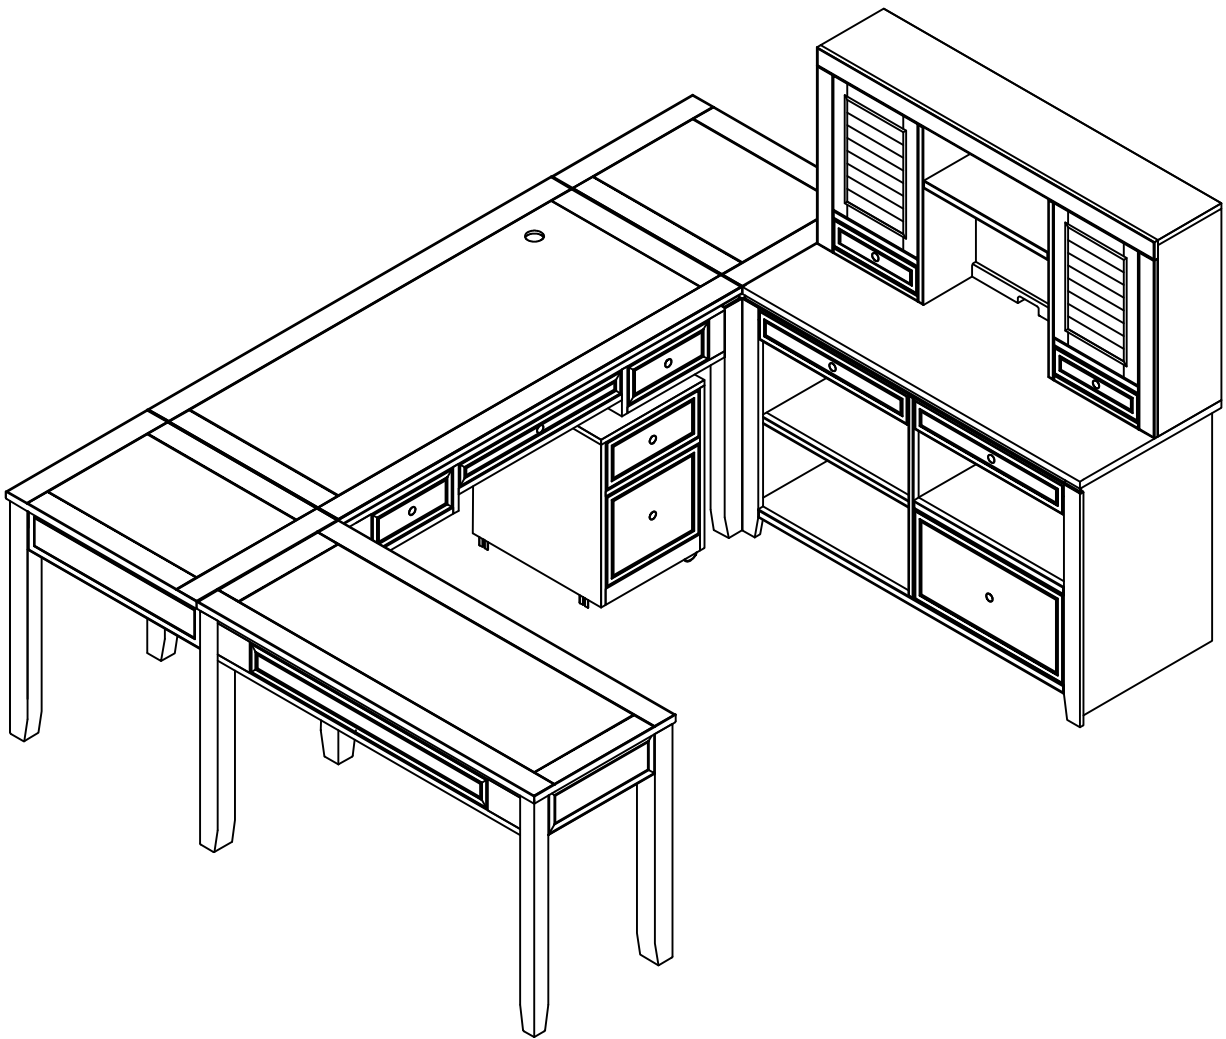

Assembly Instruction

Description : 48IN. CREDENZA

Assembly Instruction

Description : 48IN. CREDENZA

HARDWARE LIST

No	Description	Sketch	Q'TY
A	File rods 498mm x Ø7		2PCS

HARDWARE
File rods pack is here

STEP 1