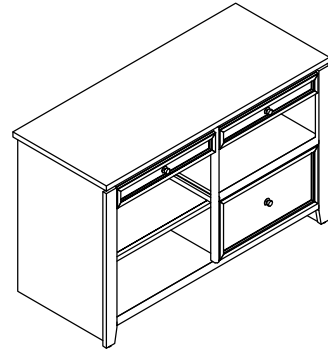

Assembly Instruction

Description : 48IN. CREDENZA

Assembly Instruction

Description : 48IN. CREDENZA

HARDWARE LIST

No	Description	Sketch	Q'TY
A	File rods 498mm x Ø7		2PCS

HARDWARE
File rods pack is here

STEP 1