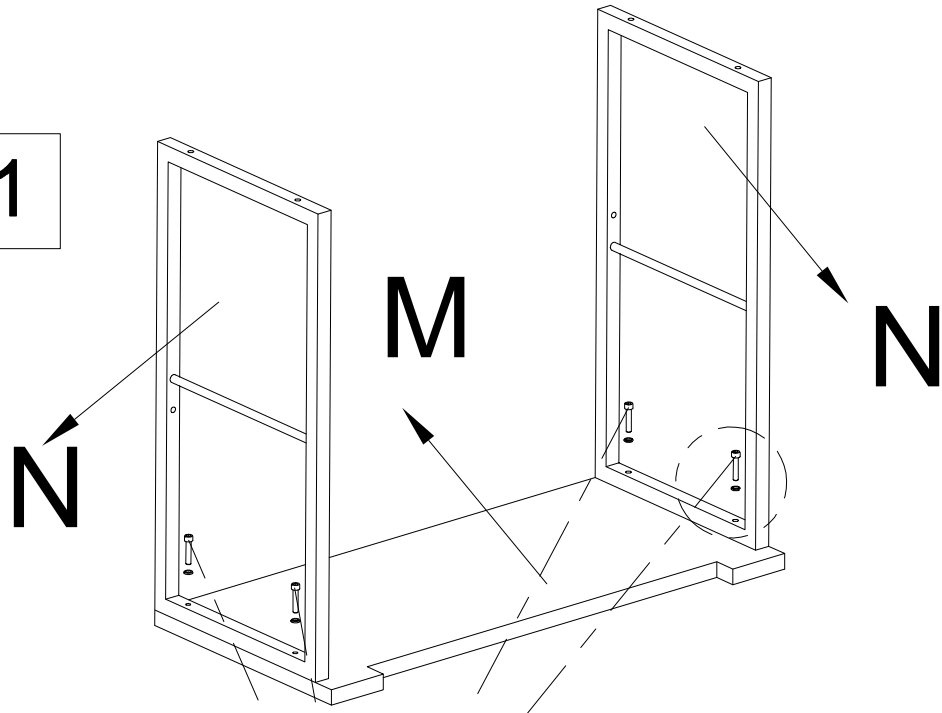

Item no.	Reference Image	Description	Qty
Z		Table Top	1
M		Side Panel	2
N		Front & Back Panel	2
P		Glass Top	1
S003		M6x35 Hex Socket Head Screw	12
W002		Flat Washer	12
T001		S4 Allen Key	1

STEP 1

S003

Do Not Tighten The Screws Completely!