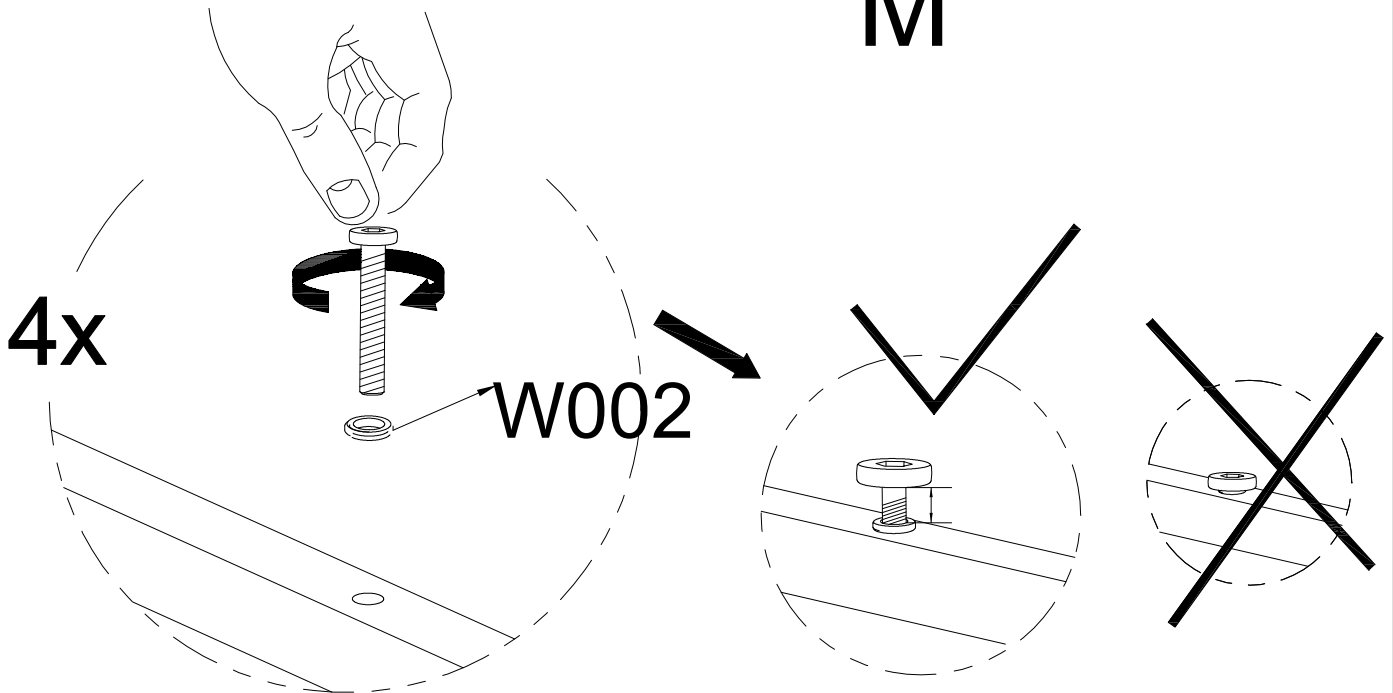

STEP 2

S003

M

Do Not Tighten The Screws Completely!