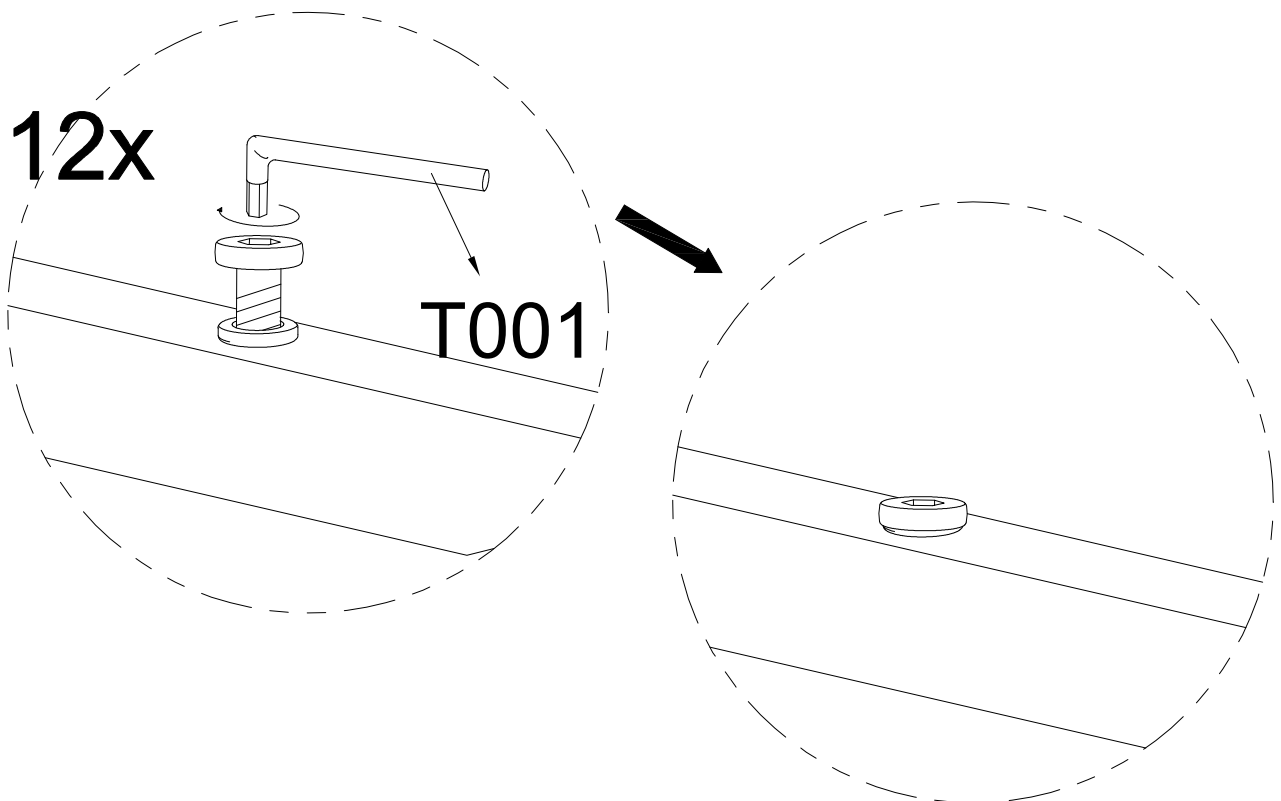

Item no.	Reference Image	Description	Qty
Z		Table Top	1
M		Side Panel	2
N		Front & Back Panel	2
P		Glass Top	1
S003		M6x35 Hex Socket Head Screw	12
W002		Flat Washer	12
T001		S4 Allen Key	1

STEP 1

S003

Do Not Tighten The Screws Completely!

STEP 2

S003

M

Do Not Tighten The Screws Completely!

STEP 3

Do Not Tighten The Screws Completely!

STEP 4

Tighten The Screws Completely Now!