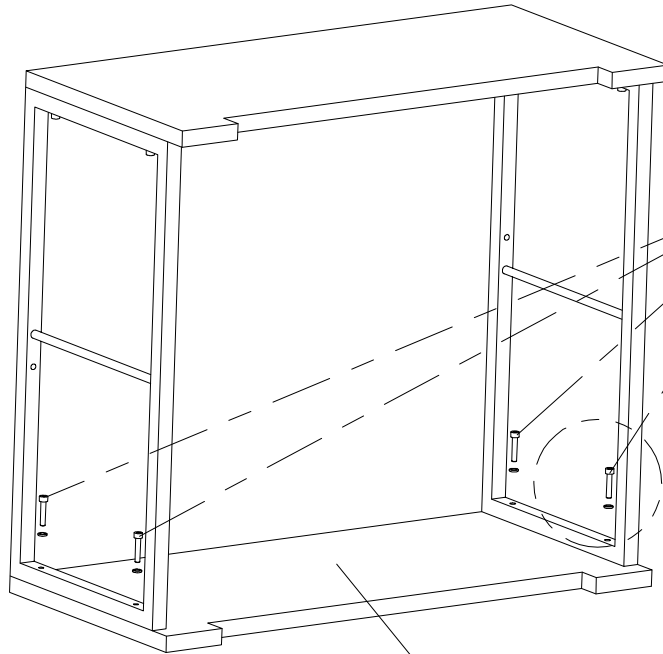

STEP 2

S003

M

Do Not Tighten The Screws Completely!