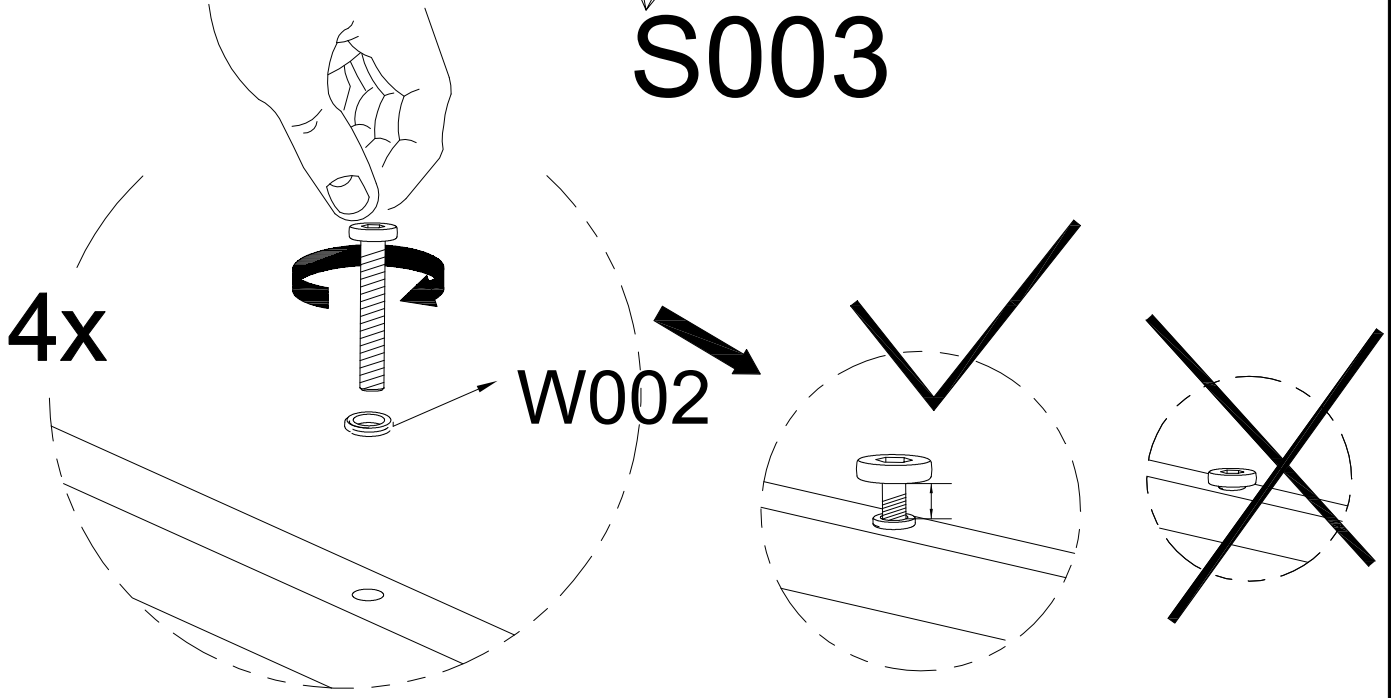

Item no.	Reference Image	Description	Qty
Z		Table Top	1
M		Side Panel	2
N		Front & Back Panel	2
P		Glass Top	1
S003		M6x35 Hex Socket Head Screw	12
W002		Flat Washer	12
T001		S4 Allen Key	1

STEP 1

S003

Do Not Tighten The Screws Completely!