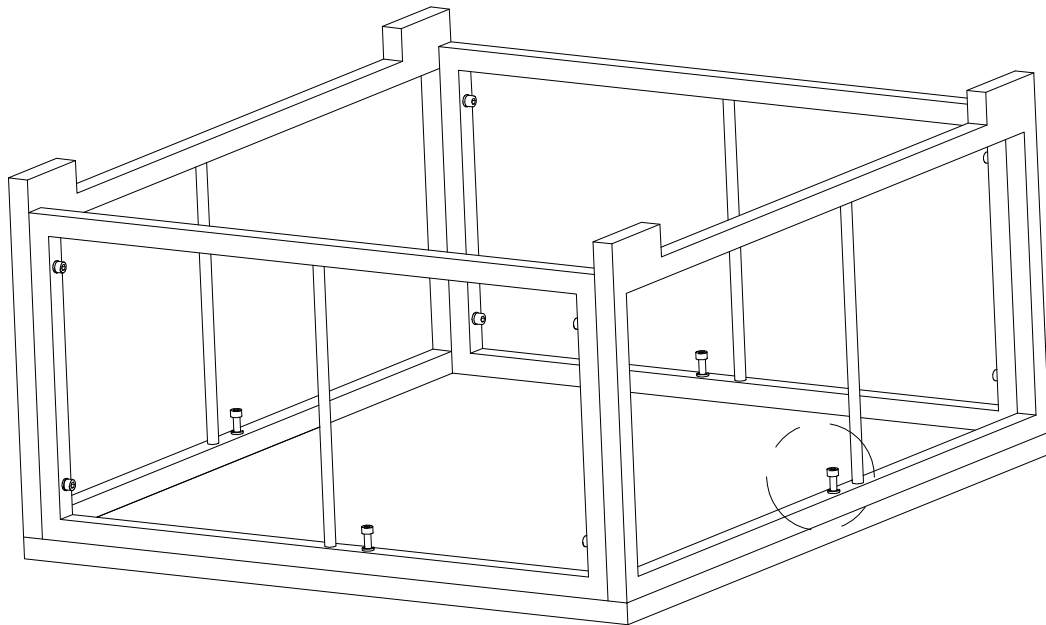

STEP 4

Tighten The Screws Completely Now!