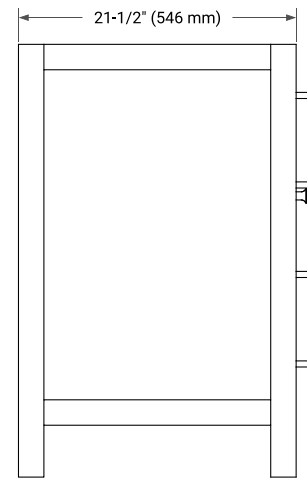

42" SINGLE SINK BASE CABINET

BASE CABINET DIMENSIONS

42" W x 21.5" D x 33.5" H

FEATURES

- Solid wood frame with engineered wood panels
- Dovetail drawers and joints
- Soft closing doors & drawers

HARDWARE FINISHES*

White Grey

FRONT VIEW

SIDE VIEW

PLAN VIEW