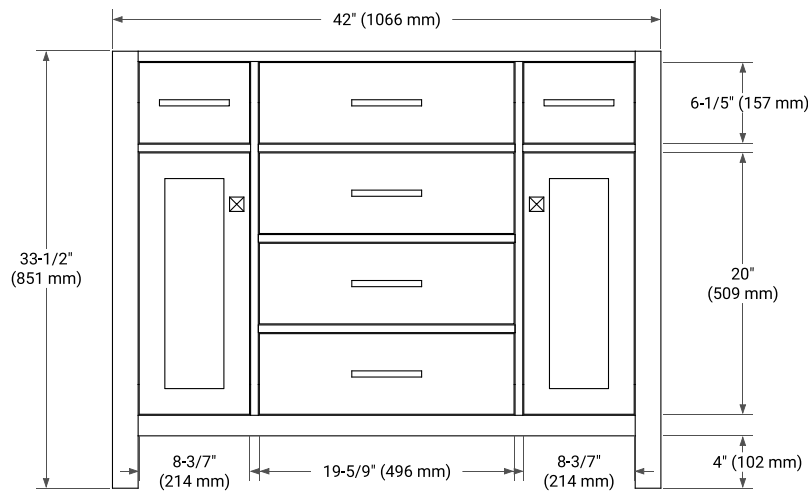

42" SINGLE SINK BASE CABINET

BASE CABINET DIMENSIONS

42" W x 21.5" D x 33.5" H

FEATURES

- Solid wood frame with engineered wood panels
- Dovetail drawers and joints
- Soft closing doors & drawers

HARDWARE FINISHES*

White Grey

FRONT VIEW

SIDE VIEW

PLAN VIEW