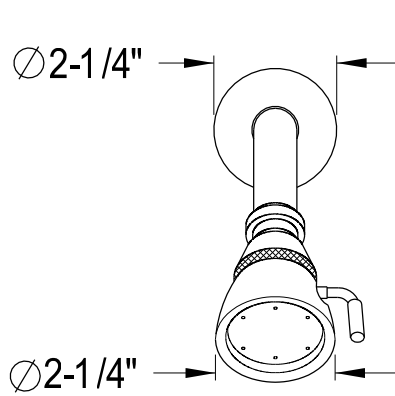

KB3631 0,20,30,50,80BL

Single Handle Pressure Balanced Tub & Shower Faucet With Diverter

Min:1"
Max:1-5/8"