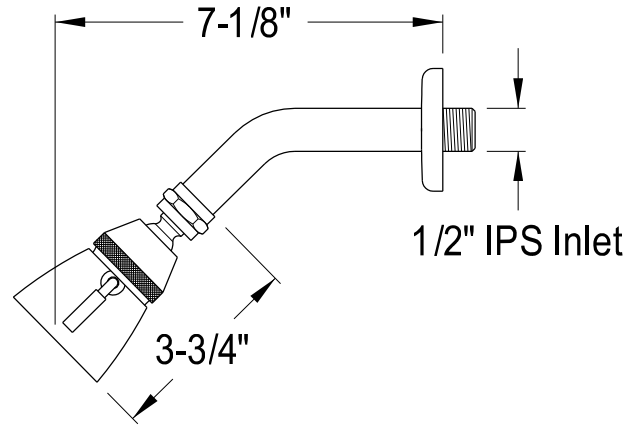

KB3631 0,20,30,50,80BL

Single Handle Pressure Balanced Tub & Shower Faucet With Diverter

Min:1"
Max:1-5/8"