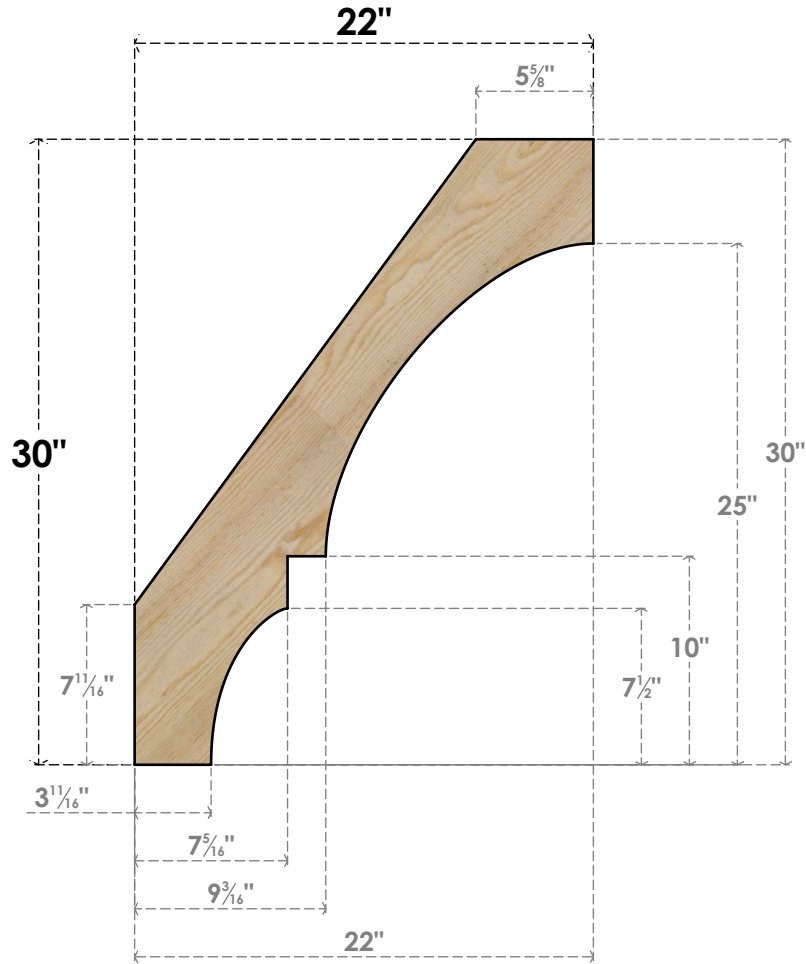

BRC06X22X30BOA00RDF

6"W X 22"D X 30"H BALBOA ROUGH SAWN BRACE, DOUGLAS FIR

SIDE

FRONT

EKENA MILLWORK
 2300 WEST MAIN ST.
 CLARKSVILLE, TX 75426
 TOLL FREE: 866-607-0453
 WWW.EKENAMILLWORK.COM

NOTES

1. INSTALLATION TO BE COMPLETED IN ACCORDANCE WITH MANUFACTURER'S SPECIFICATIONS.
2. DRAWING MAY NOT BE TO SCALE
3. THIS DRAWING IS INTENDED FOR DESIGN AND PLANNING PURPOSES ONLY.
4. ALL INFORMATION CONTAINED HEREIN WAS CURRENT AT THE TIME OF DEVELOPMENT BUT MUST BE REVIEWED AND APPROVED BY THE PRODUCT MANUFACTURER TO BE CONSIDERED ACCURATE.
5. PRODUCTS ARE NOT KILN DRIED. THIS ITEM IS UNIQUE AND WILL CONTAIN THE NATURAL VARIATIONS THAT THE WOOD SPECIES OFFERS. THIS MAY RESULT IN VARIATIONS UP TO 1/4"