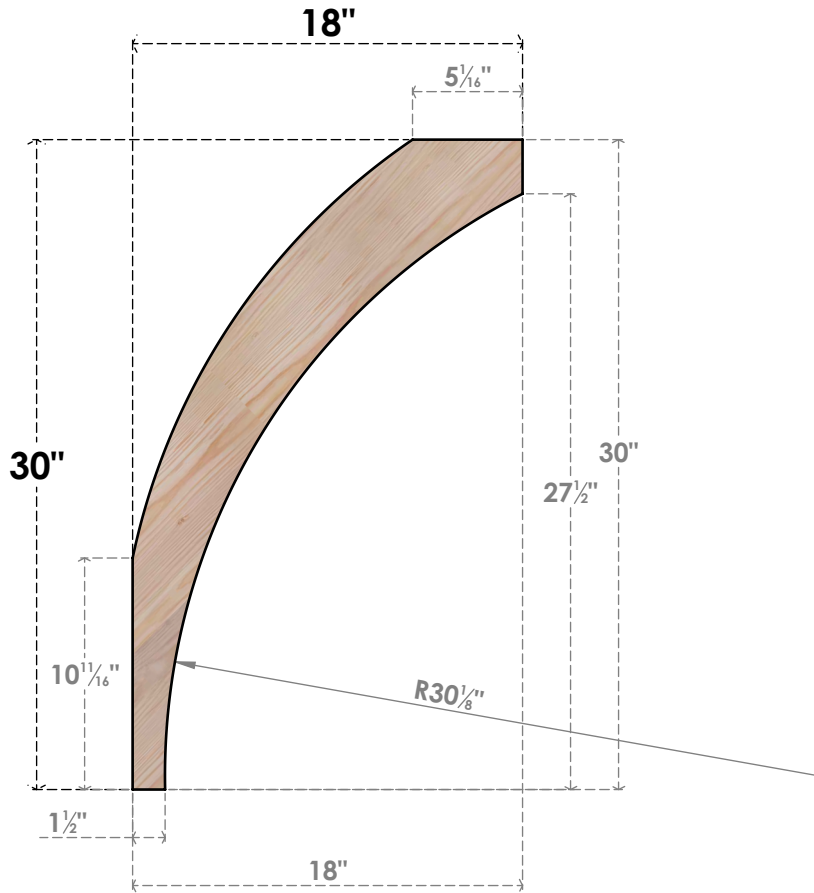

BRC04X18X30THR00SDF

3 1/2"W X 18"D X 30"H THORTON SMOOTH BRACE, DOUGLAS FIR

SIDE

FRONT

EKENA MILLWORK
 2300 WEST MAIN ST.
 CLARKSVILLE, TX 75426
 TOLL FREE: 866-607-0453
 WWW.EKENAMILLWORK.COM

NOTES

1. INSTALLATION TO BE COMPLETED IN ACCORDANCE WITH MANUFACTURER'S SPECIFICATIONS.
2. DRAWING MAY NOT BE TO SCALE
3. THIS DRAWING IS INTENDED FOR DESIGN AND PLANNING PURPOSES ONLY.
4. ALL INFORMATION CONTAINED HEREIN WAS CURRENT AT THE TIME OF DEVELOPMENT BUT MUST BE REVIEWED AND APPROVED BY THE PRODUCT MANUFACTURER TO BE CONSIDERED ACCURATE.
5. PRODUCTS ARE NOT KILN DRIED. THIS ITEM IS UNIQUE AND WILL CONTAIN THE NATURAL VARIATIONS THAT THE WOOD SPECIES OFFERS. THIS MAY RESULT IN VARIATIONS UP TO 1/4"