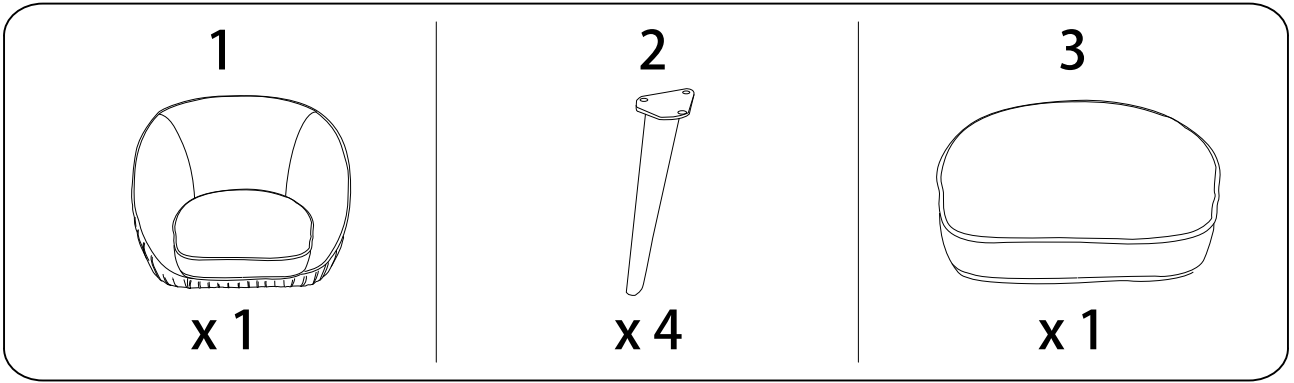

Assembly instruction box 1:

- Icon: An L-shaped metal bracket inside a circle.
- Icon: A power drill with a slash through it, indicating it should not be used.
- Warning icon: A triangle with an exclamation mark.
- Time icon: A clock face.
- Time text: **20'**

Assembly instruction box 2:

- Icon: A rectangular block being placed on a textured surface inside a circle.
- Icon: A rectangular block with a slash through it, indicating it should not be used.
- Warning icon: A triangle with an exclamation mark.
- Person icon: A simple human figure.
- Person text: **1**