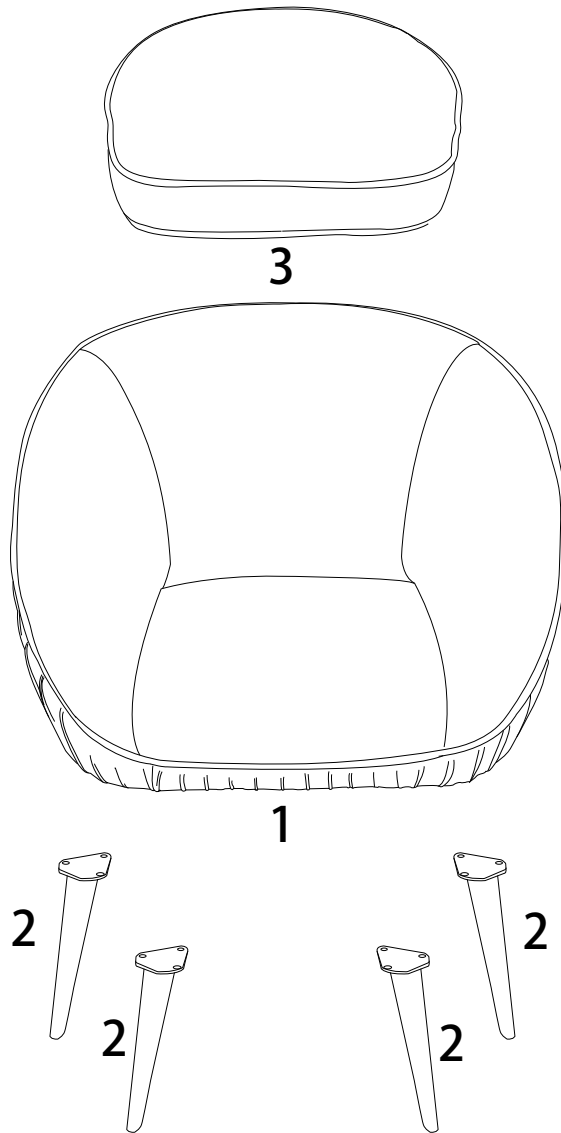

Assembly instruction box 1:

- Icon: An L-shaped metal bracket inside a circle.
- Icon: A power drill with a slash through it, indicating it should not be used.
- Warning icon: A triangle with an exclamation mark.
- Time icon: A clock face.
- Time text: **20'**

Assembly instruction box 2:

- Icon: A rectangular block being placed on a textured surface inside a circle.
- Icon: A rectangular block with a slash through it, indicating it should not be used.
- Warning icon: A triangle with an exclamation mark.
- Person icon: A simple human figure.
- Person text: **1**