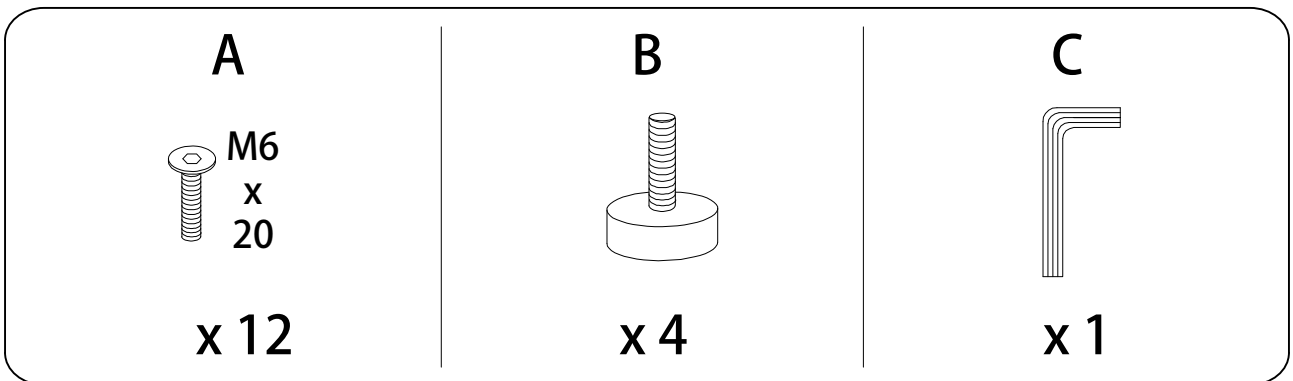

Assembly instruction box 1:

- Icon: An L-shaped metal bracket inside a circle.
- Icon: A power drill with a slash through it, indicating it should not be used.
- Warning icon: A triangle with an exclamation mark.
- Time icon: A clock face.
- Time text: **20'**

Assembly instruction box 2:

- Icon: A rectangular block being placed on a textured surface inside a circle.
- Icon: A rectangular block with a slash through it, indicating it should not be used.
- Warning icon: A triangle with an exclamation mark.
- Person icon: A simple human figure.
- Person text: **1**