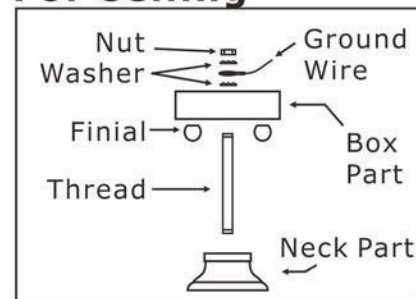

ASSEMBLY AND DRESSING INSTRUCTIONS

WARNING:

Electrical Danger

Turn Power Off

All electrical components must be installed by a licensed electrician in accordance with the National Electric Code and the appropriate local electrical codes.

For Ceiling

You will need
3 Candelabra bulbs.
40 Watts Recommended.
60 Watts Max.
Bulb not included.

For Hanging

- A = (14mm+50mm) x 9sets
- B = (Square+50mm) x 6sets
- C = (14mmx6pcs) x 6sets
- D = (14mmx11pcs+30mm Ball) x 1set