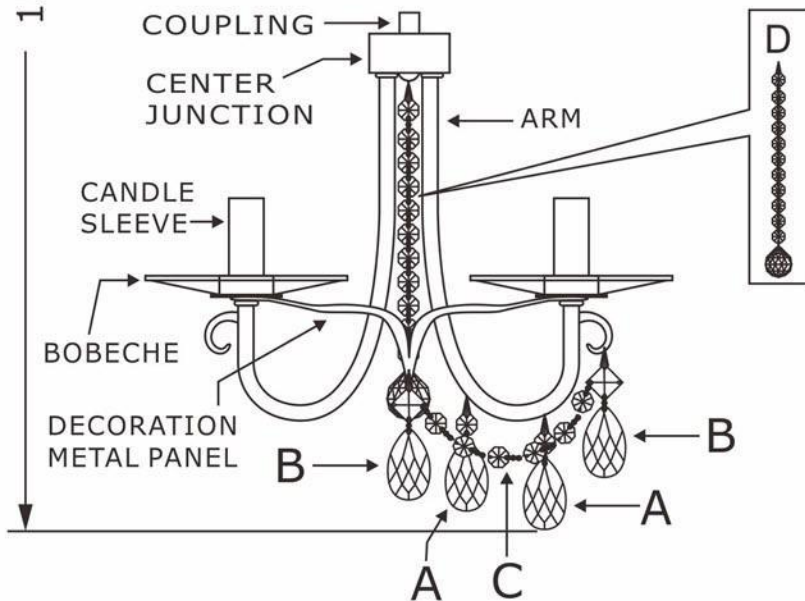

ASSEMBLY AND DRESSING INSTRUCTIONS

WARNING:

Electrical Danger

Turn Power Off

All electrical components must be installed by a licensed electrician in accordance with the National Electric Code and the appropriate local electrical codes.

For Ceiling

You will need
3 Candelabra bulbs.
40 Watts Recommended.
60 Watts Max.
Bulb not included.

For Hanging

- A = (14mm+50mm) x 9sets
- B = (Square+50mm) x 6sets
- C = (14mmx6pcs) x 6sets
- D = (14mmx11pcs+30mm Ball) x 1set