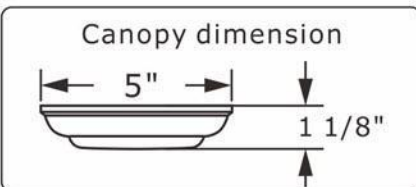

ASSEMBLY AND DRESSING INSTRUCTIONS

WARNING:

Electrical Danger

Turn Power Off

All electrical components must be installed by a licensed electrician in accordance with the National Electric Code and the appropriate local electrical codes.

For Ceiling

You will need
3 Candelabra bulbs.
40 Watts Recommended.
60 Watts Max.
Bulb not included.

For Hanging

- A = (14mm+50mm) x 9sets
- B = (Square+50mm) x 6sets
- C = (14mmx6pcs) x 6sets
- D = (14mmx11pcs+30mm Ball) x 1set