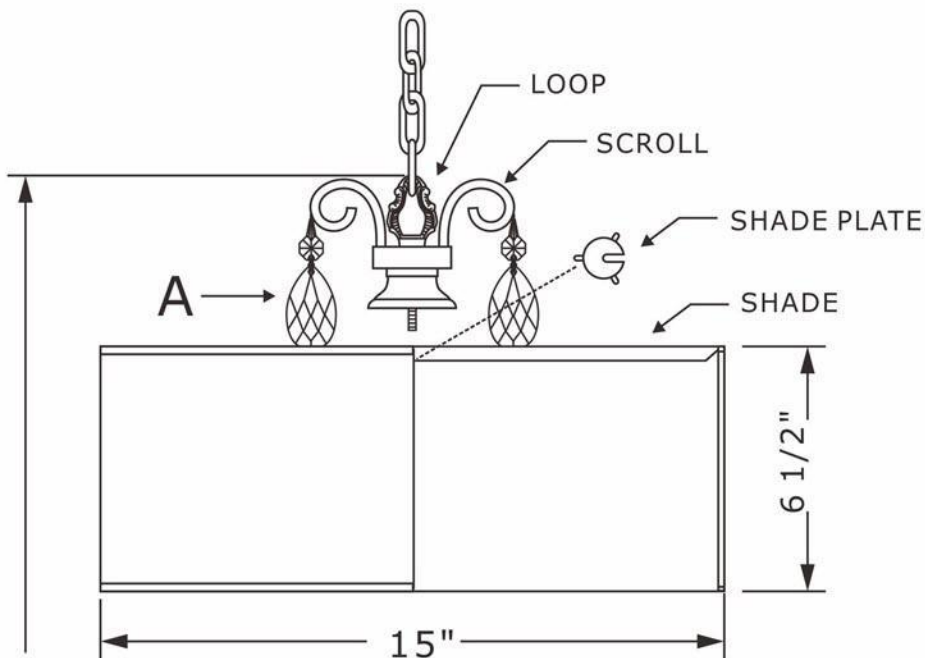

ASSEMBLY AND DRESSING INSTRUCTIONS

WARNING:

Electrical Danger

Turn Power Off

All electrical components must be installed by a licensed electrician in accordance with the National Electric Code and the appropriate local electrical codes.

For Ceiling

You will need
3 Candelabra bulbs.
40 Watts Recommended.
60 Watts Max.
Bulb not included.

For Hanging

- A = (14mm+50mm) x 9sets
- B = (Square+50mm) x 6sets
- C = (14mmx6pcs) x 6sets
- D = (14mmx11pcs+30mm Ball) x 1set