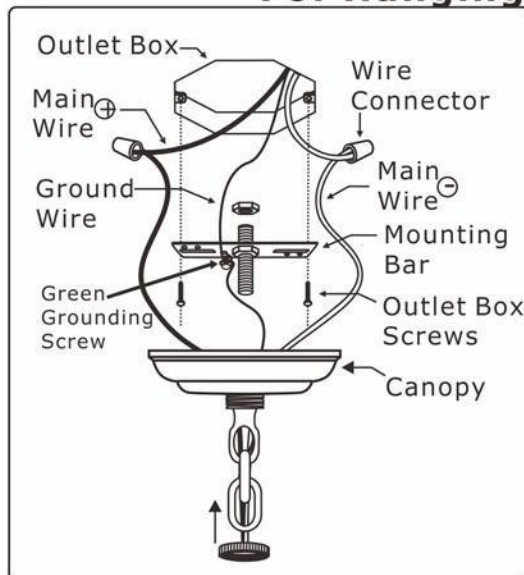

ASSEMBLY AND DRESSING INSTRUCTIONS

WARNING:

Electrical Danger

Turn Power Off

All electrical components must be installed by a licensed electrician in accordance with the National Electric Code and the appropriate local electrical codes.

For Ceiling

You will need
3 Candelabra bulbs.
40 Watts Recommended.
60 Watts Max.
Bulb not included.

For Hanging

- A = (14mm+50mm) x 9sets
- B = (Square+50mm) x 6sets
- C = (14mmx6pcs) x 6sets
- D = (14mmx11pcs+30mm Ball) x 1set