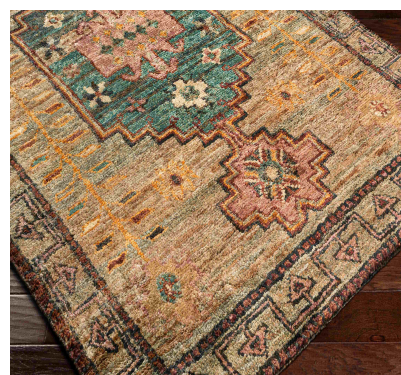

## Scarborough SCR-5161

CORNER DETAIL

### DETAILS

100% Jute  
Hand Knotted  
Low Pile  
Thickness: 0.4"  
Made in India

### SIZES AVAILABLE

2' x 3'  
6' x 9'  
8' x 10'  
8'10" x 12'  
18" Sample  
Custom Sizes Available