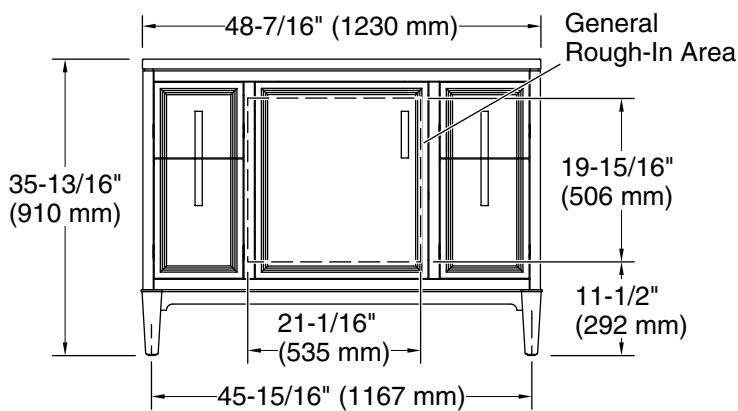

## Features

- Four full-extension 12-3/4" (325 mm) drawers with soft-close side-mount slides
- Three-way adjustable slow-close door hinges for easy cabinet access
- 18" (457 mm) cabinet interior provides ample storage space
- Finish-matched cabinet interior offers generous clearance for plumbing
- Customize your storage with optional accessories such as floor liners, drawer organizers, and perfectly sized containers (sold separately)
- Bianco Bella quartz vanity top adds beauty and long-lasting durability

## Technical Information

All product dimensions are nominal.