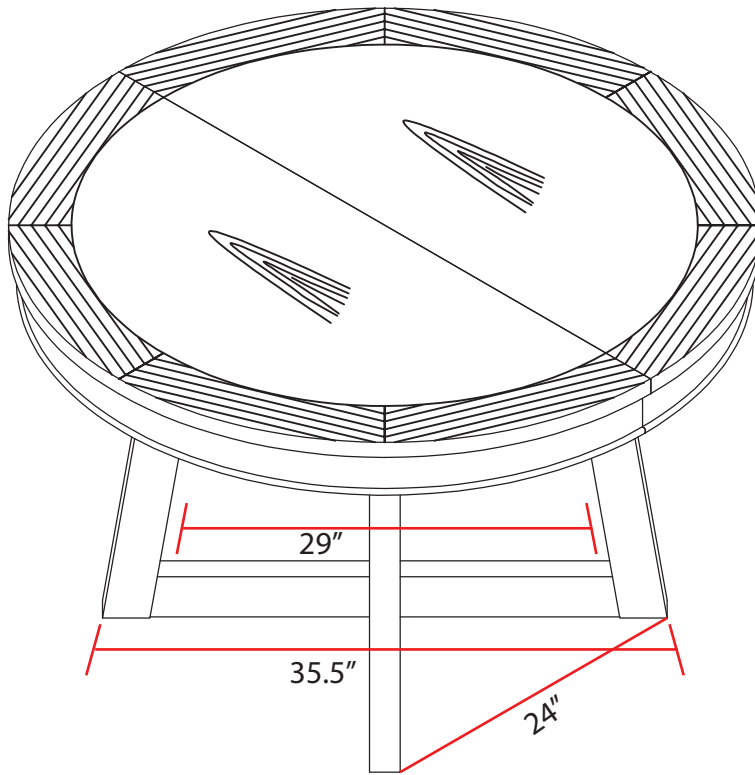

Dining Table

Overall: 48" x 48" x 30.5"

48" Diameter

Wood Top Thickness 1"
Overall Top 4.5"

Leg height 26"
Thickness 2"

20"h under table

Overall: 66" x 48" x 30.5"