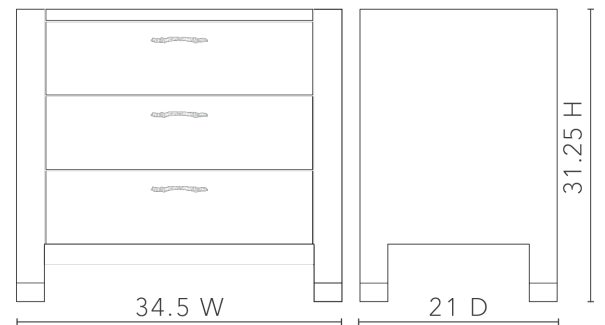

Camden 3-Drawer End Table, Deep Olive

CDN-I3O-5137-88

- 34.5W x 21D x 31.25H
- Clear Lacquered Grasscloth
- Polished Brass Finished Cast Metal
- Finished Back, Soft Close Undermount Glides

Sand
White

Deep
Olive